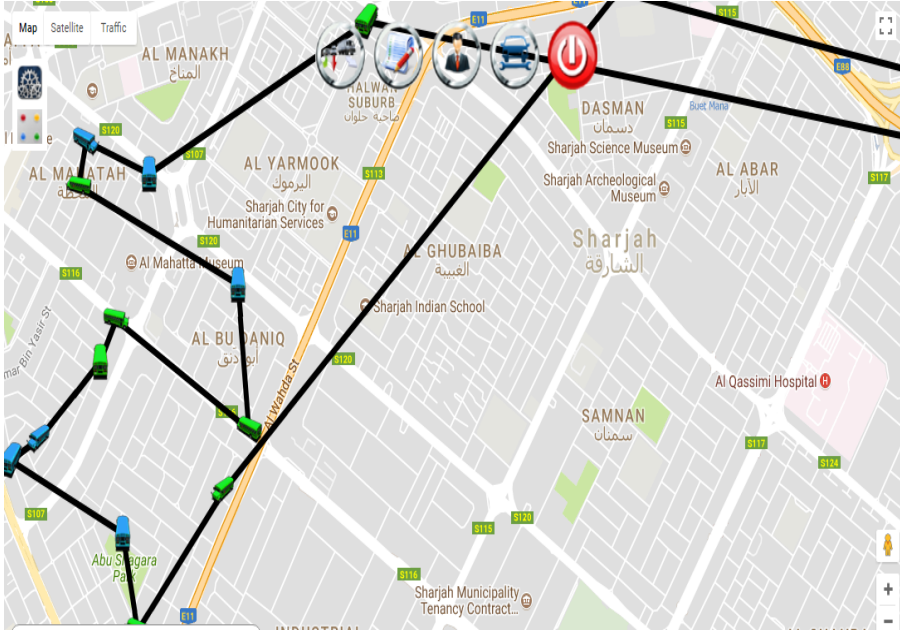

BUS NO. A14

ROUTE AREA

Yarmouk, Abushagara, &
Qasmiya
SHARJAH

Driver

Mr. Narasaiha

Conductor

Ms. Rithamma

BUS ROUTES

SI	Route	ETA
1	Abushagara Near Al Manama Supermarket	5:55 AM
2	Feras Sweets	6:00 AM
3	Big Bite Restaurant	6:05 AM
4	Hot Burger	6:05 AM
5	Abushagara Park Sagar Cafeteria	6:07 AM
6	Sunrise Supermarket	6:09 AM
7	Essa Jassem Gar Ironing	6:10 AM
8	Al Isrash Building	6:12 AM
9	Al Sirath Restaurant	6:14 AM
10	Al Bustang Hotel	6:15 AM
11	Al Madina Supermarket	6:15 AM
12	Indian House Al Mahatta Park	6:20 AM

SI	Route	ETA
13	Central Bank Uae	6:25 AM
14	Km Traiding	6:27 AM
15	Mega Mall Back Side	6:30 AM
16	Safin Grocery	6:35 AM
17	Mega Mall	6:40 AM
18	Al Mahatta Park City Tower Building	6:45 AM
19	Mohd Traiding	6:50 AM
20	Yodit Ladies Salon	6:52 AM
21	Shing Point	6:55 AM
22	Fresh N Plus	6:55 AM
23	Al Faris	6:57 AM
24	Progress School	7:00 AM