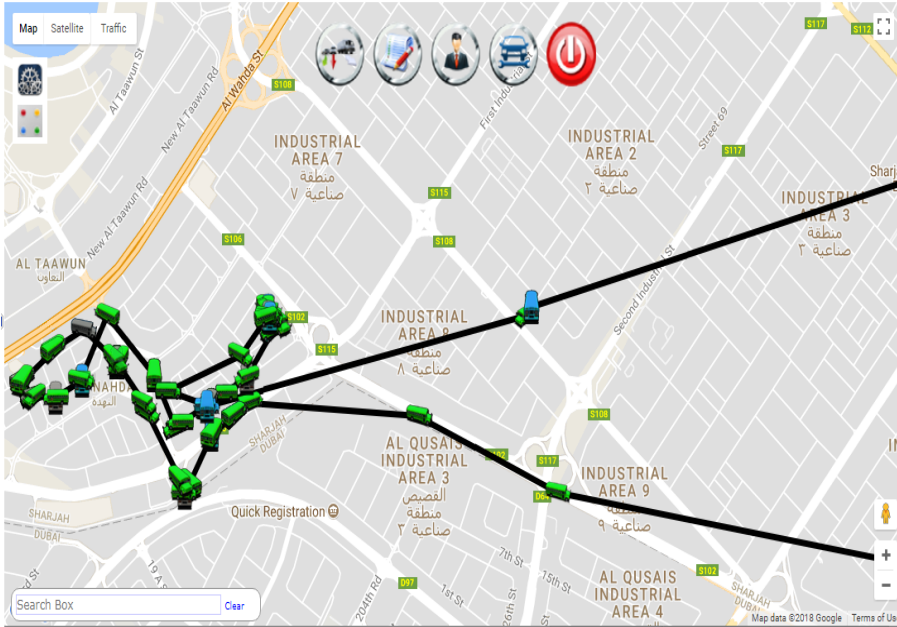

BUS NO. A16

ROUTE AREA Al Nahda SHARJAH

Conductor
Ms. Deepa

BUS ROUTES

Sl	Route	ETA
1	Baget Mohabi Supermarket Front Side	6:00 AM
2	Pak Darbar Restaurant Opposite	6:05 AM
3	Marco Tower Front Side	6:06 AM
4	Shaml Al Madinah Supermarket Front Side	6:10 AM
5	Nawas Al Madinah Supermarket Front Side	6:12 AM
6	Wardat Al Madina Supermarket	6:15 AM
7	Al Barakah Supermarket Front Side	6:15 AM

Sl	Route	ETA
8	Garden Plaza Tower Front Side	6:20 AM
9	Al Basha Travels Behind Lulu Hypermarket	6:25 AM
10	Al Tawan Tower Near Noor Al Sama Supermarket	6:30 AM
11	Uae Exchane Near Al Nadha Park	6:45 AM
12	Al Deyafa Center Front Side	6:47 AM
13	Quick Supermarket Front Side	6:55 AM
14	Quick Supermarket Near Designation Point	6:57 AM