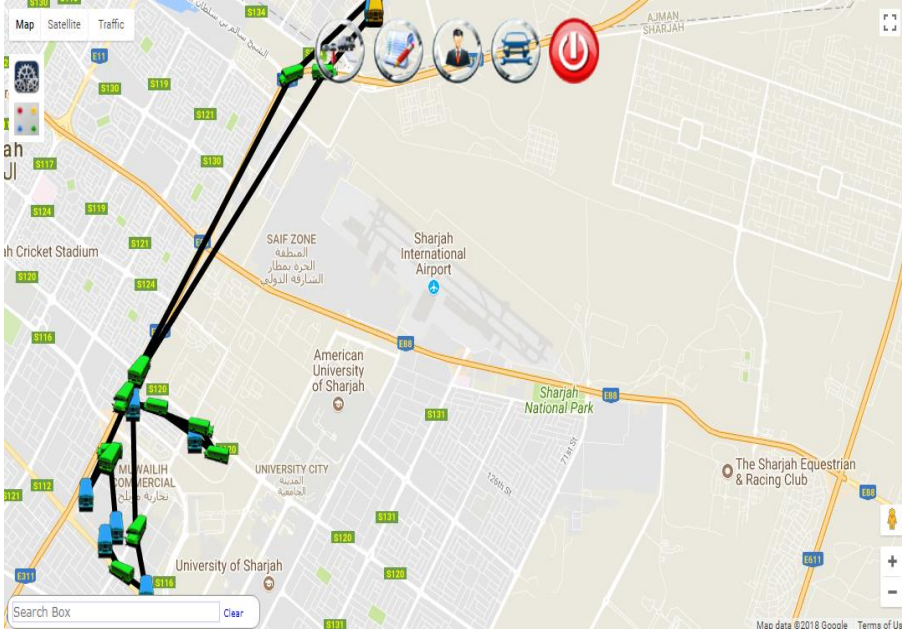

BUS NO. A17

ROUTE AREA
Mohila & National Paint
Area
SHARJAH

Conductor
Ms. Nisha

BUS ROUTES

SI	Route	ETA
1	Kurshaba Building	6:15 AM
2	Back Side Hot Burger	6:20 AM
3	Near Al Tiquah Handicapped Club	6:25 AM
4	Back Side Of Al Tiquah	6:27 AM
5	Mansoor Building 666	6:30 AM
6	Badhara Stop Abdul Building G4	6:31 AM
7	Muwaitlah New Area Building 3864	6:34 AM
8	Arabia Cafeteria Near Mazjid	6:42 AM
9	Opposite United Hypermarket	6:45 AM
10	Fire Station Road Al Wadhi Building	6:50 AM

SI	Route	ETA
11	Back Side School Area	6:55 AM
12	Opposite Galaxy City Supermarket	6:58 AM
13	Al Noor Al Khaphet Bakery	6:59 AM
14	Waqfat Hair Dressing Salon	7:00 AM
15	Hilal Al Madeena Supermarket	7:02 AM
16	Muhammad Azad Restaurant	7:04 AM
17	Back Side Hilal Al Madeena Supermarket	7:06 AM
18	Opposite Calicut Restaurant	7:09 AM
19	Wadi Al Falah Grocery Near New Nesto	7:13 AM
20	Emirates Road Dubai Islamic Bank	7:15 AM