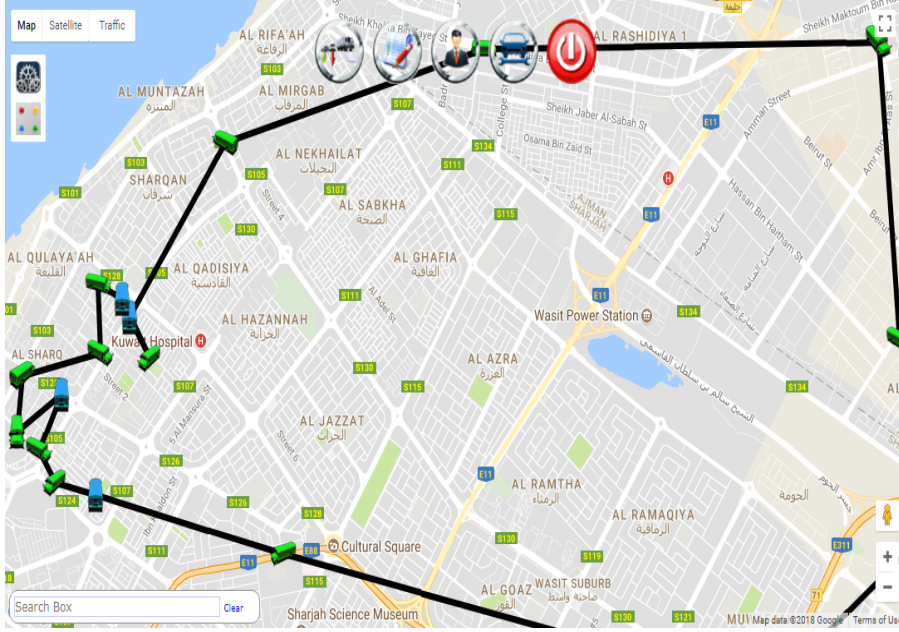

BUS NO. A12

ROUTE AREA Buteena, Nabba, & Maysaloon SHARJAH

Conductor
Ms. Jeena

BUS ROUTES

SI	Route	ETA
1	Mysaloon Park	6:10 AM
2	Mysaloon Nehal Studio	6:12 AM
3	Nabba Clock Tower Saravana	6:18 AM
4	Rotana Hotel	6:19 AM
5	Lulu Opposite Pharmacy	6:21 AM
6	Madeena Supermarket	6:22 AM
7	Calicut Notebook Restaurant	6:24 AM
8	Calicut Notebook Restaurant Opposite	6:25 AM
9	Bull Bul Traiding	6:28 AM
10	Nasar Furniture	6:29 AM
11	Manama Back Side	6:33 AM
12	Manama Metro Rent Cars	6:35 AM
13	Alam Supermarket	6:38 AM
14	Al Talal Supermarket	6:39 AM
15	Baby Park	6:42 AM

SI	Route	ETA
16	Nellara Restaurant	6:43 AM
17	Tasheel	6:44 AM
18	Buteena Fresh Chicken Center	6:46 AM
19	Electrical Supermarket	6:47 AM
20	Sulekha Hospital Front Side	6:49 AM
21	Al Rams Tourism	6:52 AM
22	Photo Splash Studio	6:53 AM
23	City Plaza Sama Tourism	6:55 AM
24	Dar Al Tamyez Traiding	6:55 AM
25	Pakistan School	6:56 AM
26	Nesto Supermarket	6:58 AM
27	Al Nasiriah Pharmacy	7:02 AM
28	Creek Supermarket	7:05 AM
29	Nesto Opposite Life Pharmacy	7:07 AM