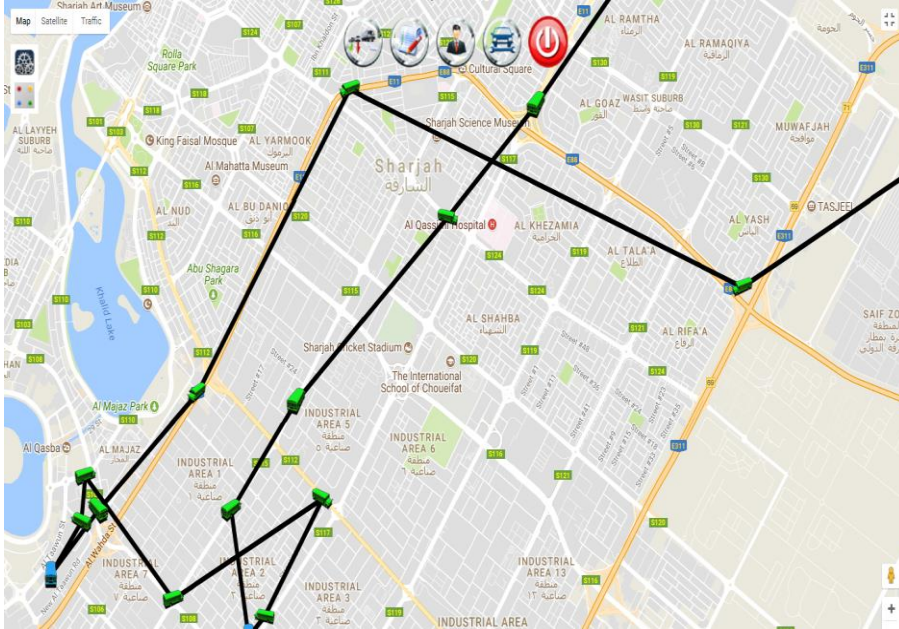

BUS NO. A18

ROUTE AREA
Al Tawan 2 & Industrial Area
1,2,3
SHARJAH

Conductor
Ms. Shibi Varghees

BUS ROUTES

SI	Route	ETA
1	Al Tawan Mall	6:00 AM
2	Jumailath	6:05 AM
3	Tawan R/A	6:10 AM

SI	Route	ETA
4	BMW Road	6:25 AM
5	JNP	6:30 AM
6	Caterpillar	6:40 AM