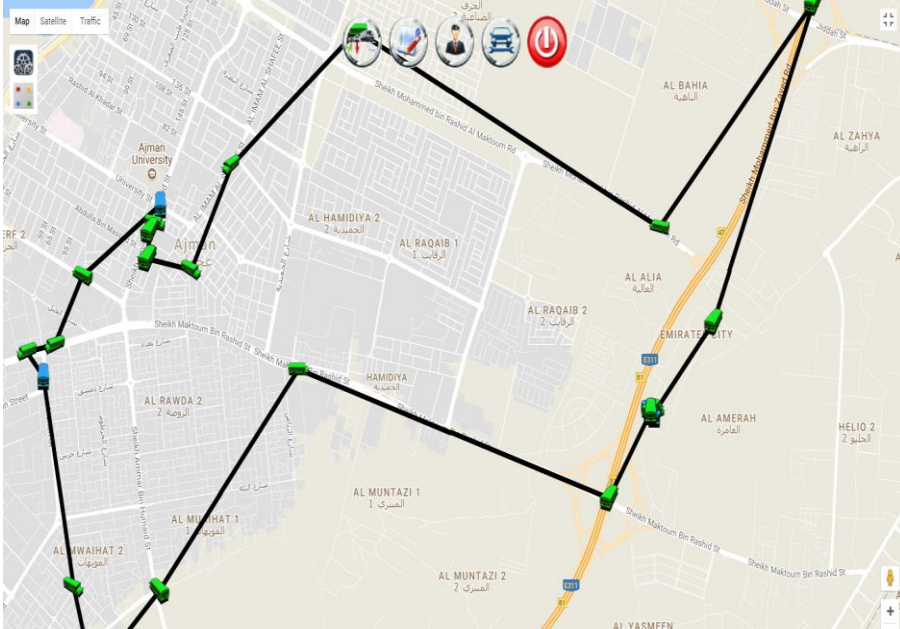

BUS NO. A23

ROUTE AREA

Muwayhat 1&2, Al Zahara,
Ajman Academy Area, Al
Hooth Area
AJMAN

Driver

Mr. Anwar Abdul Aziz

Conductor

Ms. Salvi

BUS ROUTES

Sl	Route	ETA
1	Behind Al Hooth	
2	Safeer Mall Bridge Opposite Side	
3	Near Al Zahara Nursery	
4	Opposite My Home Supermarket Abaya Roundabout	
5	Near My Home Supermarket	
6	Abaya Roundabout	
7	Abaya Roundabout Near Bridge Masjid	
8	Bridge Right	
9	Rawadha 2	
10	Al Zahara	

Sl	Route	ETA
11	Al Zahara Behind Rawadha 2	6:40 AM
12	Kenz Hypermarket Opposite	6:45 AM
13	Kenz Hypermarket Opposite Side Area	6:47 AM
14	Al Zahara	6:49 AM
15	Al Zahara	6:50 AM
16	Abaya Roundabout Left	6:55 AM
17	Behind Al Hooth	6:57 AM
18	Al Zahara Street	7:00 AM
19	Al Zahara Area	7:03 AM
20	Near School Al Tallah	

BUS NO. A24

ROUTE AREA
Emirates City, Jurf, Hamidiya,
& Safer Mall Area
AJMAN

Driver
Mr. Dipu Damoharan

Conductor
Ms. Jini

BUS ROUTES

SI	Route	ETA
1	Emirates City	6:20 AM
2	China Mall Back Side	6:40 AM
3	Jurf Shaker Foodstuff	6:45 AM
4	Jurf Palm Center	6:48 AM
5	Surf Splash Center	6:50 AM
6	Jurf Shams Ala Shop Center	6:55 AM
7	Grocery Building	6:57 AM