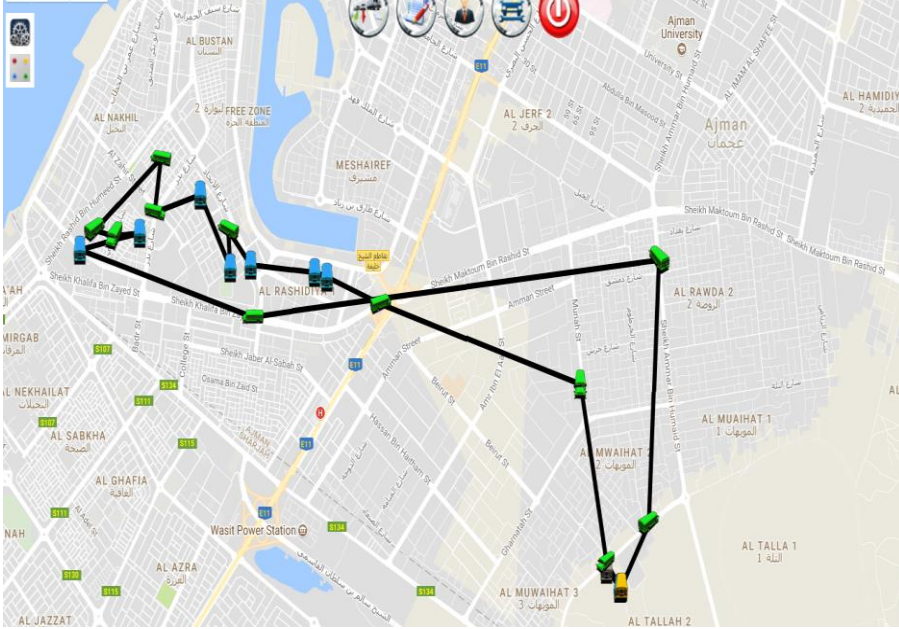

SI	Route	ETA
4	BMW Road	6:25 AM
5	JNP	6:30 AM
6	Caterpillar	6:40 AM

BUS NO. A20

ROUTE AREA
Karama, Gold Souq, Al Bustan,
& Corniche
AJMAN

Driver
Mr. Shamnad S.

Conductor
Ms. Ghazala

BUS ROUTES

SI	Route	ETA
1	Ajman Cooperative Society	5:55 AM
2	Middle East	6:00 AM
3	Bustan Road	6:10 AM
4	Bustan Masjid	6:13 AM
5	Corniche Road	6:15 AM
6	Bustan Area	6:16 AM
7	Pharmacy	6:17 AM
8	Gold Souq	6:18 AM
9	Pak Ghazi Road	6:24 AM
10	Kairali Hotel	6:26 AM
11	2000 Building	6:27 AM
12	Alam Supermarket	6:30 AM
13	Al Manama Road	6:33 AM

SI	Route	ETA
14	Ramadha Hotel Back Side	6:37 AM
15	Saira Hotel	6:40 AM
16	S.K. Building	6:42 AM
17	Villa	6:40 AM
18	Rumaila	6:41 AM
19	Al Hooth Market	6:44 AM
20	Karama Signal	6:45 AM
21	Ajman Free Zone	7:00 AM
22	Fish Market	7:06 AM
23	Gulf Craft	7:10 AM
24	Dana Mall	7:12 AM
25	Dana Mall Opposite	7:15 AM

BUS NO. A21

ROUTE AREA
Rashidiya 1,2,3 , Al Khor, &
Rashidiya Tower
AJMAN

Driver

Mr. Sajeen Husain

Conductor

Ms. Bruniya

BUS ROUTES

SI	Route	ETA
1	Ajman 1 Tower Opposite Nissan	6:10 AM
2	Rashidiya Park Opposite Madinath Tybat Supermarket	6:15 AM
3	Near Golden Palace Berut Supermarket	6:18 AM
4	Al Mehwar Foodstuff Opposite Rashidiya Park	6:20 AM
5	Near Stylo Al Hooth Supermarket	6:28 AM
6	Opposite Big Mosque Near Amina Hospital	6:33 AM
7	Amima Hospital	6:35 AM
8	Manama Opposite	6:37 AM
9	Splash Center	6:37 AM
10	Near Thailand Massage Center Al Tower Supermarket	6:44 AM

SI	Route	ETA
8	Jurf Lulu Zinger	6:59 AM
9	Verona Cafe	7:01 AM
10	Paris Bakers Opposite	7:05 AM
11	Al Hooth Back Side	7:10 AM
12	Al Manama Center	7:12 AM
13	Ajman Medical Center	7:15 AM

BUS NO. A25

ROUTE AREA