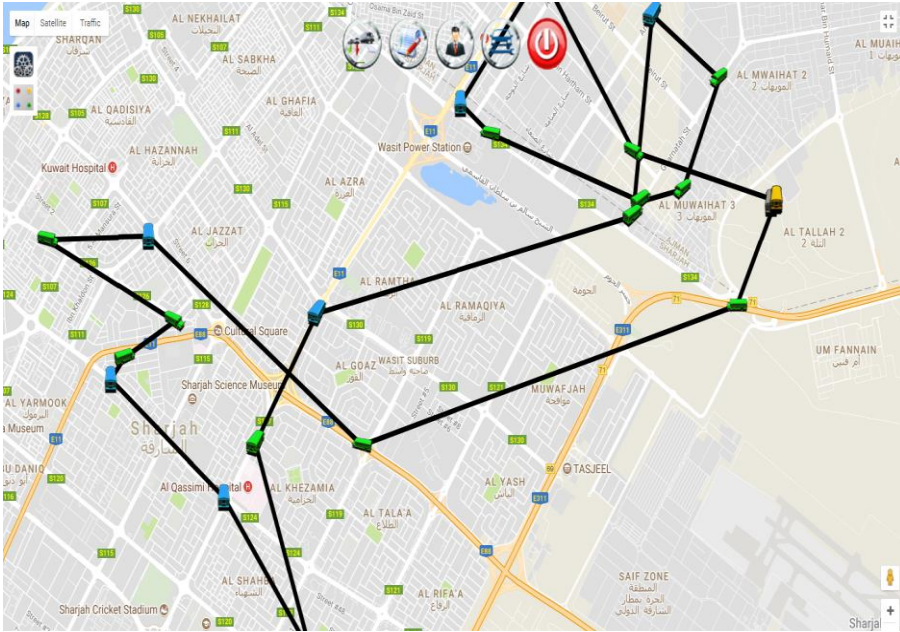

BUS NO. A25

ROUTE AREA

Mansoor, Darari, Ramla,
Makka Market, Industrial Area,
Emirates Market
SHARJAH

Conductor
Ms. Laila

BUS ROUTES

Sl	Route	ETA
1	Teacher	6:00 AM
2	Mysaloon Sharjah	6:05 AM
3	Ramla Kacha Sharjah	6:10 AM
4	Darman Sharjah	6:15 AM
5	Darman Villa Sharjah	6:20 AM
6	Ubaiba Villa Sharjah	6:25 AM
7	Dareari Park Sharjah	6:30 AM
8	Qasmia Kacha Sharjah	6:34 AM
9	Musbah Cafeteria	6:45 AM
10	Darmix	6:50 AM
11	Dhothea Building	6:50 AM
12	Moyhiat	7:00 AM
13	Akhder Supermarket	7:00 AM

Sl	Route	ETA
14	Hisan Pharmacy	7:05 AM
15	Khair Building	7:07 AM
16	Khair Building	7:09 AM
17	Le Chocolo Building	7:11 AM
18	Alfaraji Diesel	7:13 AM
19	Makkah Market	7:15 AM
20	Amrutha Building	7:16 AM
21	Amrutha Building	7:17 AM
22	Seiko Travels Building	7:18 AM
23	Sanaya Nesto	7:19 AM
24	Sanaya Rohath Building	7:20 AM
25	Emirates Market	7:22 AM
25	Nk Mall	7:25 AM