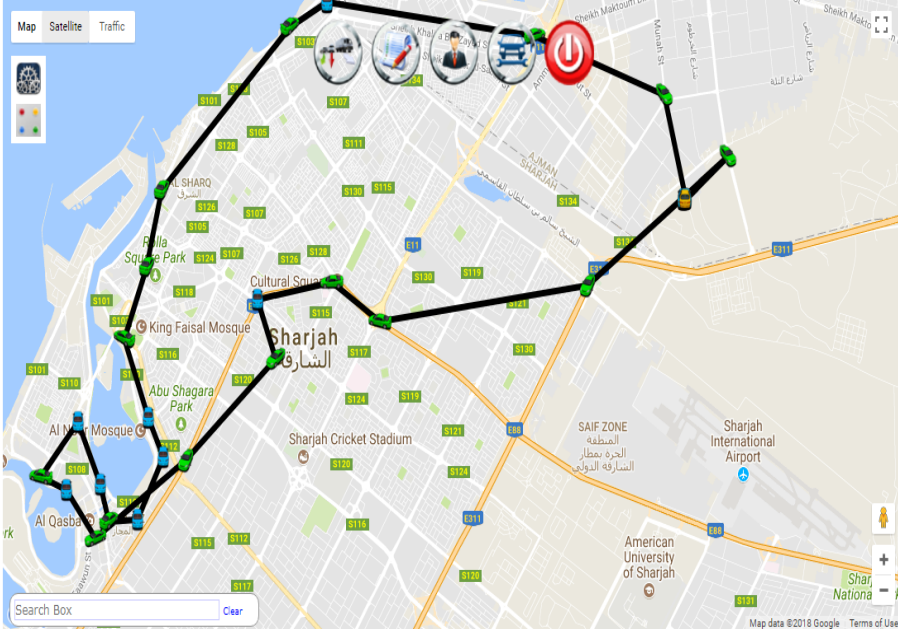

BUS NO. A15

ROUTE AREA
Buhaira, Al Tawan Mall, &
Al Khan
SHARJAH

Conductor
Ms. Ambily

BUS ROUTES

SI	Route	ETA
1	Hubaiba	5:50 AM
2	Al Nuaimi Supermarket	5:51 AM
3	City Center	6:15 AM
4	Rufn Al Khan Gar. Ironing	6:20 AM
5	Al Milad Laundry	6:25 AM
6	Al Milad Near Saloon	6:26 AM
7	Al Buhairah Al Zarqa Body Building	6:30 AM
8	Al Tayseer Laundry	6:35 AM

SI	Route	ETA
9	Families Supermarket	6:40 AM
10	Miami Beach Anas Pharmacy	6:42 AM
11	Al Bait Al Baghdadi	6:45 AM
12	Behjath Al Madina Supermarket	6:47 AM
13	Sata Al Madeena Supermarket	6:48 AM
14	Union National Bank	6:50 AM
15	Host Palaxe Hotel	6:51 AM
16	Kamil Tailoring House	6:52 AM