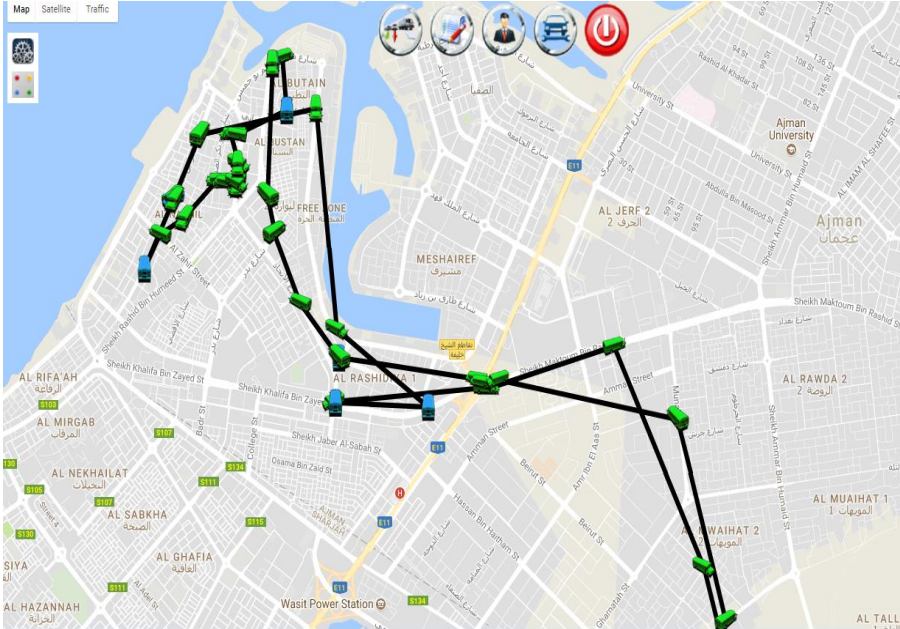

SI	Route	ETA
11	Back Side School Area	6:55 AM
12	Opposite Galaxy City Supermarket	6:58 AM
13	Al Noor Al Khaphet Bakery	6:59 AM
14	Waqfat Hair Dressing Salon	7:00 AM
15	Hilal Al Madeena Supermarket	7:02 AM
16	Muhammad Azad Restaurant	7:04 AM
17	Back Side Hilal Al Madeena Supermarket	7:06 AM
18	Opposite Calicut Restaurant	7:09 AM
19	Wadi Al Falah Grocery Near New Nesto	7:13 AM
20	Emirates Road Dubai Islamic Bank	7:15 AM

BUS NO. A18

ROUTE AREA
Al Tawan 2 & Industrial Area
1,2,3
SHARJAH

Driver
Mr. Shajahan V.

Conductor
Ms. Shibi Varghees

BUS ROUTES

SI	Route	ETA
1	Al Tawan Mall	6:00 AM
2	Jumailath	6:05 AM
3	Tawan R/A	6:10 AM

SI	Route	ETA
4	BMW Road	6:25 AM
5	JNP	6:30 AM
6	Caterpillar	6:40 AM

BUS NO. A20

ROUTE AREA
Karama, Gold Souq, Al Bustan,
& Corniche
AJMAN

Driver
Mr. Shamnad S.

Conductor
Ms. Ghazala

BUS ROUTES

SI	Route	ETA
1	Ajman Cooperative Society	5:55 AM
2	Middle East	6:00 AM
3	Bustan Road	6:10 AM
4	Bustan Masjid	6:13 AM
5	Corniche Road	6:15 AM
6	Bustan Area	6:16 AM
7	Pharmacy	6:17 AM
8	Gold Souq	6:18 AM
9	Pak Ghazi Road	6:24 AM
10	Kairali Hotel	6:26 AM
11	2000 Building	6:27 AM
12	Alam Supermarket	6:30 AM
13	Al Manama Road	6:33 AM

SI	Route	ETA
14	Ramadha Hotel Back Side	6:37 AM
15	Saira Hotel	6:40 AM
16	S.K. Building	6:42 AM
17	Villa	6:40 AM
18	Rumaila	6:41 AM
19	Al Hooth Market	6:44 AM
20	Karama Signal	6:45 AM
21	Ajman Free Zone	7:00 AM
22	Fish Market	7:06 AM
23	Gulf Craft	7:10 AM
24	Dana Mall	7:12 AM
25	Dana Mall Opposite	7:15 AM