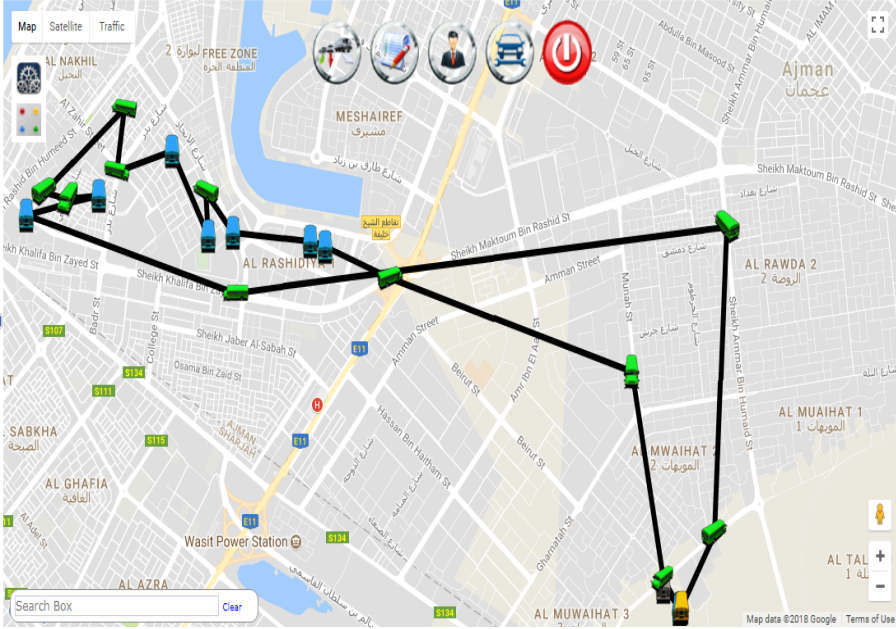

BUS NO. A22

ROUTE AREA
Nuaimia All
Area
AJMAN

Driver

Mr. Musharaf Khan

Conductor

Ms. Pameela

BUS ROUTES

SI	Route	ETA
1	Royal Furniture	6:15 AM
2	Al Nayeli 12	6:17 AM
3	Pack Village	6:20 AM
4	Nobling Hills Real Estate Llc	6:23 AM
5	Dubai Islamic Bank	6:25 AM
6	Safeer Al Madeena General Traiding	6:27 AM
7	Nesto	6:29 AM
8	Nuaimiya Police Station	6:30 AM
9	Tanjah Grocery	6:33 AM
10	Naher Al Baher Foodstuff	6:35 AM

SI	Route	ETA
11	Al Futtaim Motors	6:40 AM
12	Dream House Real Estate	6:45 AM
13	Aster Pharmacy	6:47 AM
14	Al Seraj Foodstuff	6:49 AM
15	Al Tehal Supermarket	6:50 AM
16	Cuca Road Al Mamzad Kitchen	6:55 AM
17	Peswar Restaurant	6:57 AM
18	Emirates Islamic Bank	7:00 AM
19	Ajman City Tower	7:03 AM