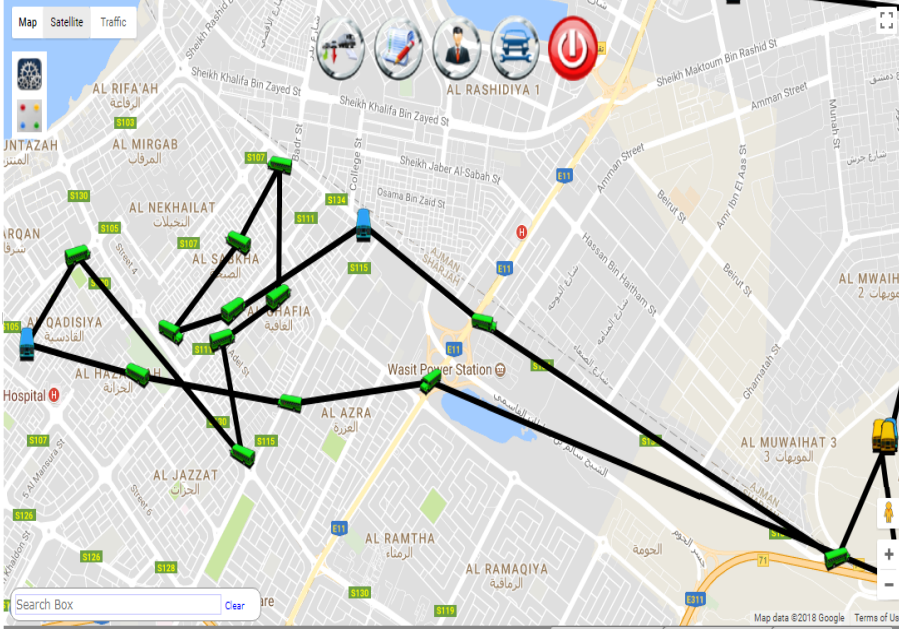

BUS NO. A13

ROUTE AREA
Gafiya, Azana, &
Muqanoor
SHARJAH

Conductor
Ms. Zulekha

BUS ROUTES

SI	Route	ETA
1	Al Nahal Street	5:55 AM
2	Marwan Supermarket	6:00 AM
3	Al Hazana Grocery	6:05 AM
4	Qasidiya Park Sameer Muneer Grocery	6:10 AM
5	Ghaza Al Byad Grocery	6:12 AM
6	Abu Halfan Said	6:14 AM
7	Qasidiya Park	6:16 AM
8	Jazzat Said	6:18 AM
9	Gafiya	6:20 AM
10	Kacha Said	6:20 AM
11	Arabic School Said	6:22 AM
12	Arabic School Said	6:25 AM

SI	Route	ETA
13	Arabic School Said	6:28 AM
14	Arabic School Said	6:30 AM
15	Shahana Street 160	6:32 AM
16	Saha Said House No.36	6:35 AM
17	Saha Said	6:37 AM
18	Aleeb Thaleeb Arabic School	6:40 AM
19	Al Salbalk Ironng Said	6:42 AM
20	Al Kasib Grocery	6:45 AM
21	Kholaqi Grocery Said	6:46 AM
22	Kholaqi Grocry Said	6:48 AM
23	Al Inhan Supermarket	6:50 AM