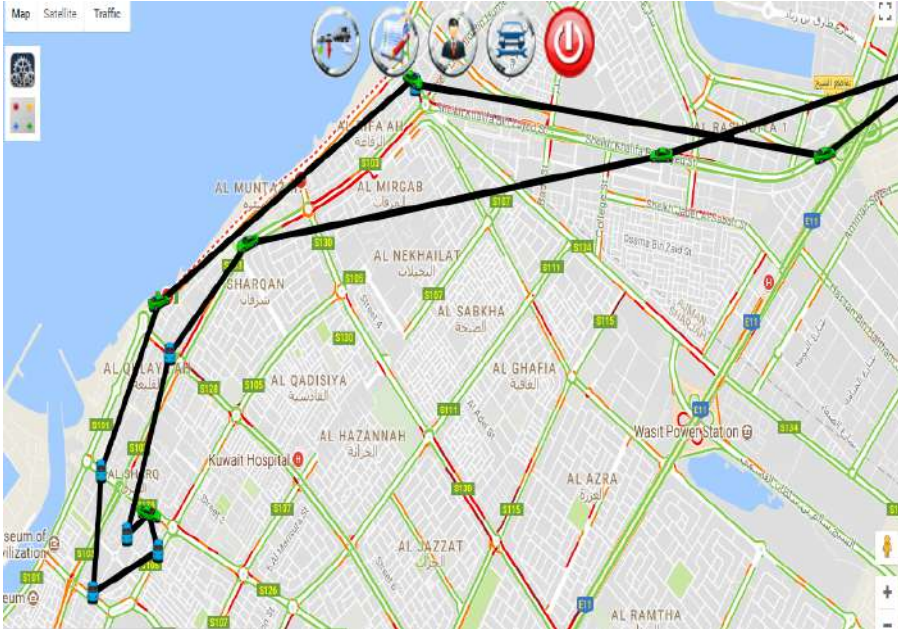

BUS NO. 26

ROUTE AREA
Nabba
SHARJAH

Driver
Mr. Akthar

Conductor

BUS ROUTES

Sl	Route	ETA
1	Corniche Side House Of Chocolate	6:25 AM
2	Corniche Side Al Mamttar Building	6:25 AM
3	Nazir Furniture Al Balbal Hardware	6:35 AM
4	Best Paint	6:35 AM
5	Saloon Al Anaam Hair Dressing	6:35 AM
6	Manama Supermarket	6:40 AM
7	Resolution Graphic Center	6:40 AM
8	Dan Al Nahmaniech Supermarket	6:40 AM
9	Video King	6:40 AM

Sl	Route	ETA
10	Alam Supermarket	6:40 AM
11	Al Zarka Restaurant	6:40 AM
12	West Star Restaurant	6:45 AM
13	Al Nazeeb Video	6:45 AM
14	Life	6:45 AM
15	Mubarak Center Subway	6:50 AM
16	Big 4 Supermarket	6:50 AM
17	Radisson Blue Al Ferdous Hotel Apartment	6:50 AM
18	Romous Optics	6:50 AM