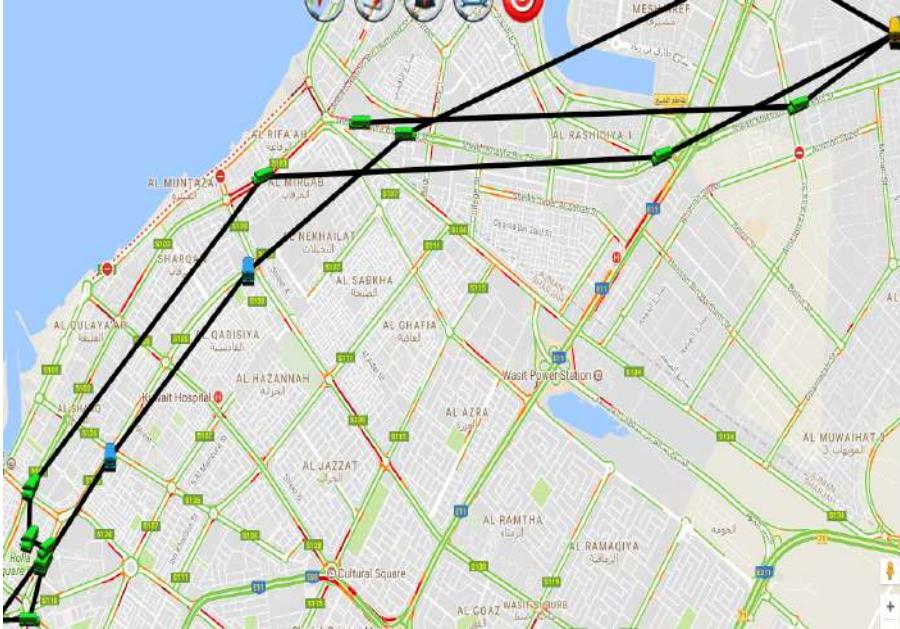

BUS NO. 19

ROUTE AREA
Rolla Bank Street
SHARJAH

Driver

Mr. Umar Ali

Conductor

Mr. Gireesh

BUS ROUTES

Sl	Route	ETA
1	Apsara Ter Rolla Mall	6:15 AM
2	Sadfat Electricalware - Al Guwair Market	6:15 AM
3	Al Mashnoor Nuts	6:20 AM
4	Al Libar Al Asri - Al Guwair Market	6:20 AM
5	Al Arab Tourism	6:20 AM
6	Ealaf Stationary Ware	6:20 AM
7	Al Maya Supermarket	6:25 AM
8	Pelmon Furniture Exhb.	6:25 AM
9	Clarity Satellite Trading	6:25 AM
10	Onam Restaurant	6:25 AM
11	Al Arel Tours	6:30 AM

Sl	Route	ETA
12	ADCB Front Side	6:30 AM
13	Qasr Al Zaytoon Restaurant	6:30 AM
14	Sata	6:30 AM
15	Al Kashra Monile Phone Trading	6:35 AM
16	Italia Keys	6:35 AM
17	Al Falaq Computer System	6:35 AM
18	Al Hala Elec. Ware & Office Equipment Trading	6:40 AM
19	Abraj Al Rayan Supermarket Opposite	6:40 AM
20	Junaid Alam Supermarket	6:45 AM
21	Jamel Al Manama	6:45 AM

Sl	Route	ETA
12	Al Qasimiya Al Mansoor Ladies Saloon	6:45 AM
13	Al Qasimiya Fresh & Plus Mart	6:45 AM
14	Al Qasimiya Shining Point	6:45 AM
15	Al Qasimiya Dehi Grocery	6:45 AM
16	Al Qasimiya Shaan Laundry	6:45 AM
17	Al Yarmook Rukn Typing Center	6:50 AM
18	Al Yarmook Al Wafa Rent A Car	6:50 AM
19	Al Yarmook Near Octopus Restaurant	6:53 AM
20	Asyad Tower, Abraj Al Guroob Grocery New Industrial Area 3	7:05 AM
21	Near N.K. Mall Galleria Mall	7:10 AM

BUS NO. 30

ROUTE AREA
Mukanoor Ghafia &
Naeemia 3
SHARJAH

Driver
Mr. Mujeeb

Conductor

BUS ROUTES

Sl	Route	ETA
1	Al Abrar Grocery	6:10 AM
2	Al Reem Bakary Opposite	6:10 AM
3	Hot Burger Opposite	6:15 AM
4	Near Al Nasr School	6:17 AM
5	Al Hedayah Street	6:20 AM
6	Dar Al Majid Bookshop	6:25 AM
7	159 Street	6:28 AM
8	Ema Supermarket	6:30 AM
9	Near Abdul Kareen Tailoring	6:35 AM
10	Shatar Cafe	6:35 AM
11	Lamodi Ladies Saloon	6:40 AM
12	Opposite Plant Supermarket	6:42 AM