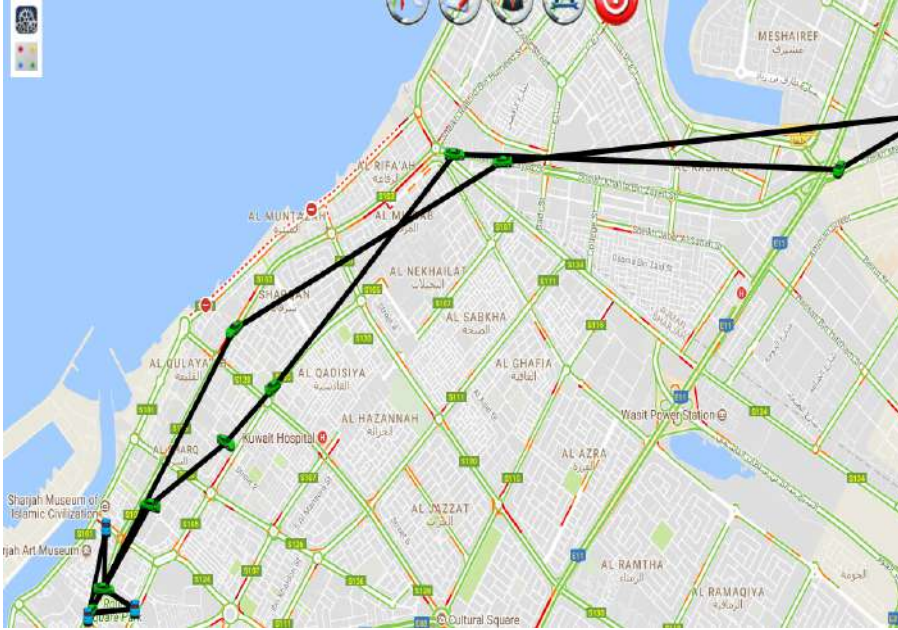

Sl	Route	ETA
8	Zulekha Hospital	6:30 AM
9	Near Life Pharmacy	6:30 AM
10	Opposite Kuwait Hospital	6:30 AM
11	Near Kuwait Hospital Qadasia	6:40 AM
12	Near Salman School	6:45 AM
13	Qadasia Park	6:55 AM

BUS NO. 43

ROUTE AREA
Rolla Majarah Mubarack
Center
SHARJAH

Driver
Mr. Mansoor

Conductor

BUS ROUTES

Sl	Route	ETA
1	Near Sharjah Cooperative	6:18 AM
2	Al Shara Adnoc	6:20 AM
3	Shara Before Bridge 1	6:20 AM
4	Al Mujarrah After Bridge 1	6:20 AM
5	Mujarrah Park	6:25 AM
6	Rodan Sports Near Mujarrah Park	6:25 AM
7	Lulu Hypermarket	6:25 AM
8	2nd Bridge Right Mujarrah	6:25 AM
9	Pakistani Sweets/Supermarket Mujarrah	6:25 AM
10	Juice World Rolla	6:30 AM

Sl	Route	ETA
11	Al Muna Bookshop Rolla	6:30 AM
12	Rolla Park Mosque Opposite Joyalukkas	6:30 AM
13	Damman Jewelry Shop	6:35 AM
14	Snowwhite Opposite Rolla Park	6:35 AM
15	Swiss Bell Hotel Old Rotana	6:35 AM
16	Mansoor Toys	6:40 AM
17	Buteena Tasheel	6:40 AM
18	Fresh Chichken King	6:40 AM
19	Opposite Sharjah Coop Signal	6:42 AM

BUS NO. 50

ROUTE AREA
Rolla
(BOYS)
SHARJAH

Driver

Conductor
Mr. Suhail

BUS ROUTES

Sl	Route	ETA
1	Smoothies Uae Opposite	6:05 AM
2	Madinat Al Dammam Garments	6:05 AM
3	Falaj Al Qabail Paint Traiding	6:05 AM
4	Majaira Park Subway	6:10 AM
5	Al Hamra Cinema	6:10 AM
6	Chicking	6:10 AM
7	Al Manama Subway	6:10 AM
8	Sadaf Restaurant	6:10 AM
9	K.K. Supermarket	6:15 AM
10	Dar Al Hay Furniture	6:15 AM
11	Parthas	6:15 AM
12	Rolla Mall	6:20 AM
13	Rolla Mall Masjid	6:20 AM
14	Al Quair Market	6:20 AM