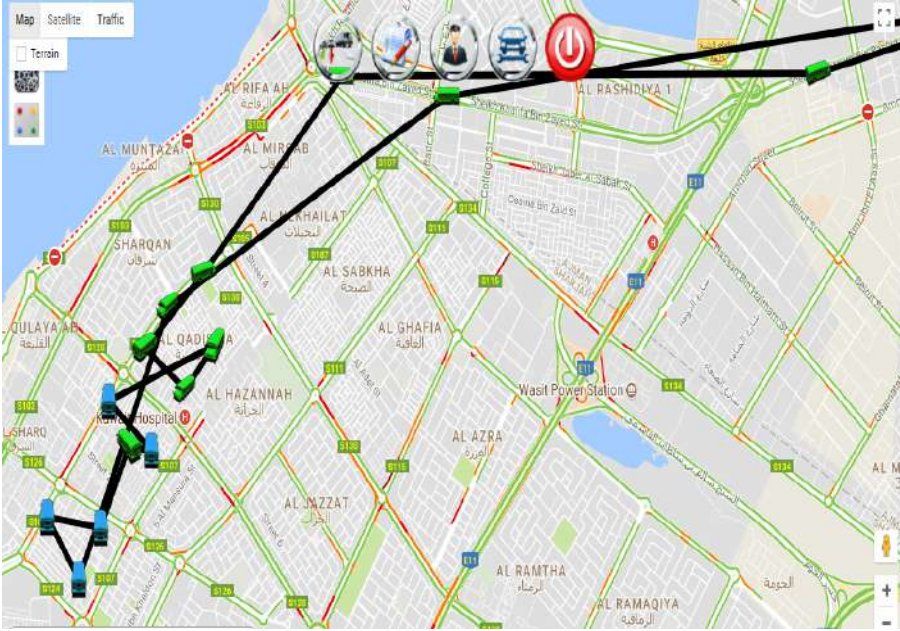

Sl	Route	ETA
8	Dar Al Thamuz	6:47 AM
9	Al Buteena Pharmacy	6:48 AM
10	Al Muawah	6:49 AM
11	Sama Jazaan	6:50 AM
12	Janah Pharmacy	6:53 AM
13	Aster Clinic	6:55 AM

BUS NO. 39

ROUTE AREA
Swaihan Bank Street
SHARJAH

Driver
Mr. Razi Praveen

Conductor
Mr. Nawas

BUS ROUTES

Sl	Route	ETA
1	Adnoc Pumb	6:25 AM
2	Rolla Signal	6:30 AM
3	Al Manama	6:30 AM
4	Sharjah Bus Stand Opposite	6:30 AM
5	Bank Of Baroda	6:35 AM
6	Chinese Kitchen	6:35 AM
7	Sadaf Restaurant	6:35 AM
8	Irani Market	6:35 AM

Sl	Route	ETA
9	Kk Supermartmet	6:40 AM
10	Bait Al Bahar	6:40 AM
11	Dar Al Hay	6:40 AM
12	Arab Uduppi	6:40 AM
13	Parthas	6:45 AM
14	Meena Restaurant	6:45 AM
15	Corniche Moon Saloon	6:45 AM

BUS NO. 42

ROUTE AREA
Mysaloon Naseriya &
Qadisiya
SHARJAH

Driver
Mr. Shajahan

Conductor

BUS ROUTES

Sl	Route	ETA
1	Near Lulu Mysaloon	6:13 AM
2	Near Razhi Restaurant	6:15 AM
3	Near Central Private Hospital	6:20 AM
4	Ghq Sharjah Police Station	6:20 AM
5	With Mosque	6:20 AM
6	Back Side Of Mosque	6:20 AM
7	Nasseriya Park	6:25 AM