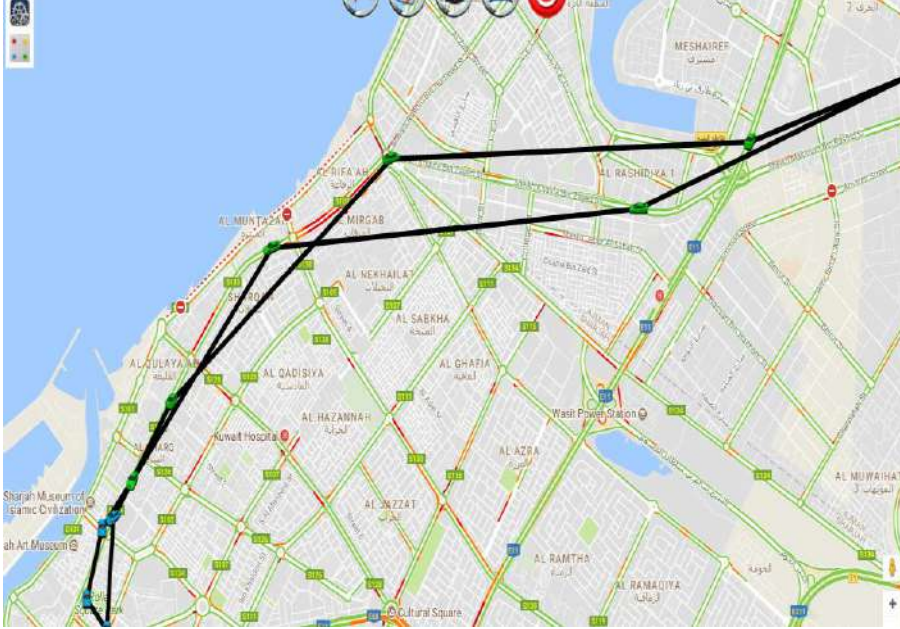

Sl	Route	ETA
9	Kk Supermartmet	6:40 AM
10	Bait Al Bahar	6:40 AM
11	Dar Al Hay	6:40 AM
12	Arab Uduppi	6:40 AM
13	Parthas	6:45 AM
14	Meena Restaurant	6:45 AM
15	Corniche Moon Saloon	6:45 AM

BUS NO. 42

ROUTE AREA
Mysaloon Naseriya &
Qadisiya
SHARJAH

Driver
Mr. Shajahan

Conductor

BUS ROUTES

Sl	Route	ETA
1	Near Lulu Mysaloon	6:13 AM
2	Near Razhi Restaurant	6:15 AM
3	Near Central Private Hospital	6:20 AM
4	Ghq Sharjah Police Station	6:20 AM
5	With Mosque	6:20 AM
6	Back Side Of Mosque	6:20 AM
7	Nasseriya Park	6:25 AM

Sl	Route	ETA
8	Zulekha Hospital	6:30 AM
9	Near Life Pharmacy	6:30 AM
10	Opposite Kuwait Hospital	6:30 AM
11	Near Kuwait Hospital Qadasia	6:40 AM
12	Near Salman School	6:45 AM
13	Qadasia Park	6:55 AM

BUS NO. 43

ROUTE AREA
Rolla Majarah Mubarack
Center
SHARJAH

Driver
Mr. Mansoor

Conductor

BUS ROUTES

Sl	Route	ETA
1	Near Sharjah Cooperative	6:18 AM
2	Al Shara Adnoc	6:20 AM
3	Shara Before Bridge 1	6:20 AM
4	Al Mujarrah After Bridge 1	6:20 AM
5	Mujarrah Park	6:25 AM
6	Rodan Sports Near Mujarrah Park	6:25 AM
7	Lulu Hypermarket	6:25 AM
8	2nd Bridge Right Mujarrah	6:25 AM
9	Pakistani Sweets/Supermarket Mujarrah	6:25 AM
10	Juice World Rolla	6:30 AM