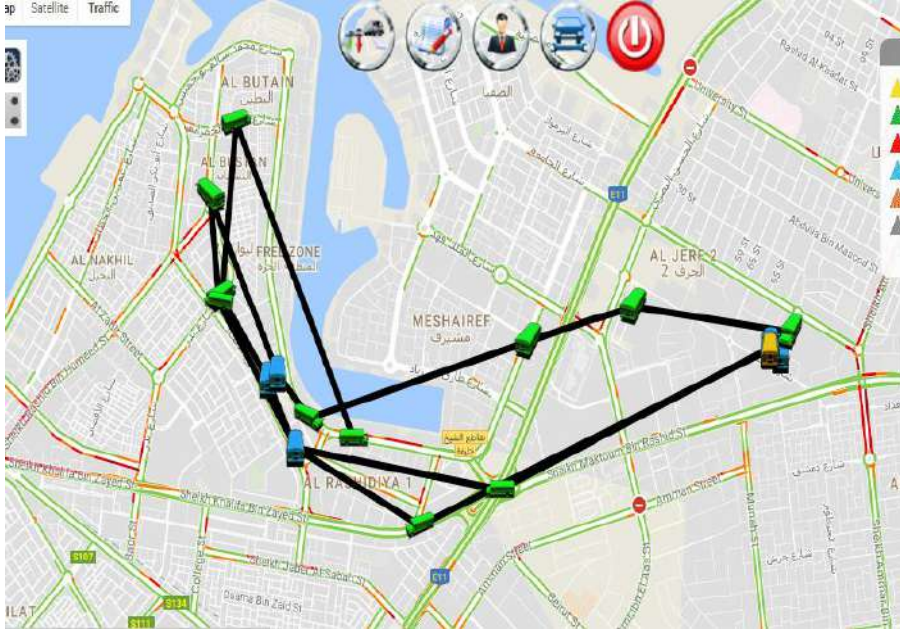

Sl	Route	ETA
7	Al Waq'l Building Beside Ajman Post Office	6:45 AM
8	City Mart Building	6:50 AM
9	Al Ahalia Exchange Cebter	6:50 AM
10	Dreams Discount Center	6:50 AM
11	Port Sudan Delmon Sweets	6:55 AM
12	Ajman Free Zone Gate 1 Mumtaz Ships Shop	7:00 AM

## ROUTE AREA Jurf Rowdha Fiha AJMAN

**Driver**  
Mr. Nasar

**Conductor**

## BUS ROUTES

Sl	Route	ETA
1	Sharjah Asraf Park	6:00 AM
2	Rigrod Sharjah	6:05 AM
3	Sharjah Faiha	6:10 AM
4	Sharjah Faiha	6:12 AM

Sl	Route	ETA
5	Sharjah Gubaiba	6:18 AM
6	Sharjah Samnan	6:25 AM
7	Sharjah Halwan	6:30 AM
8	Ajman Jaraf	6:55 AM

# BUS NO. 44

**ROUTE AREA**  
Rashideya Al Ziwara Orizon  
Tower  
**AJMAN**

**Driver**  
Mr. Muzammil

**Conductor**