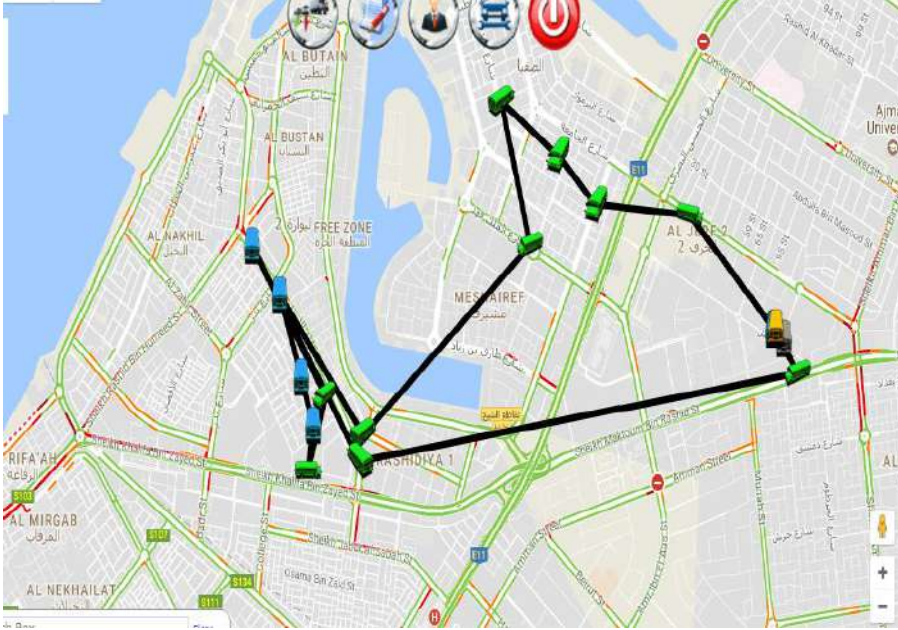

BUS NO. 27

ROUTE AREA
Rashidiya 2, Mushrif &
Shabiya
AJMAN

Driver
Mr. Sajeen

Conductor

BUS ROUTES

Sl	Route	ETA
1	Rashidiya Tower B8	6:30 AM
2	Rashidiya Tower B5	6:30 AM
3	Rashidiya Tower A3	6:30 AM
4	Rashidiya Tower A2	6:30 AM
5	Rashidiya Tower A1	6:30 AM
6	Rashidiy Supermarket	6:35 AM
7	Opposite Stadium	6:35 AM
8	Rashidiya Tower B3	6:40 AM
9	Rashidiya Tower B7	6:45 AM
10	Jannat Al Building	6:45 AM
11	Opposite Laundry	6:45 AM
12	Near Falcon Tower	6:45 AM
13	Falcon Tower	6:45 AM

Sl	Route	ETA
14	Al Sandos Building	6:50 AM
15	Rashidiya 2 Near Thai	6:50 AM
16	Rashid Khalifan Building	6:50 AM
17	Sultana Building	6:50 AM
18	Flower Building	6:50 AM
19	Fayza Saloon	6:50 AM
20	Al Umm Pharmacy	6:50 AM
21	Al Musherif Safia	7:03 AM
22	Al Musherif Foodstuff	7:03 AM
23	Opposite Ganath Foodstuff	7:03 AM
24	Opposite Manama Sm	7:12 AM
25	Al Manama Sm	7:12 AM
26	Al Musherif Area	7:16 AM