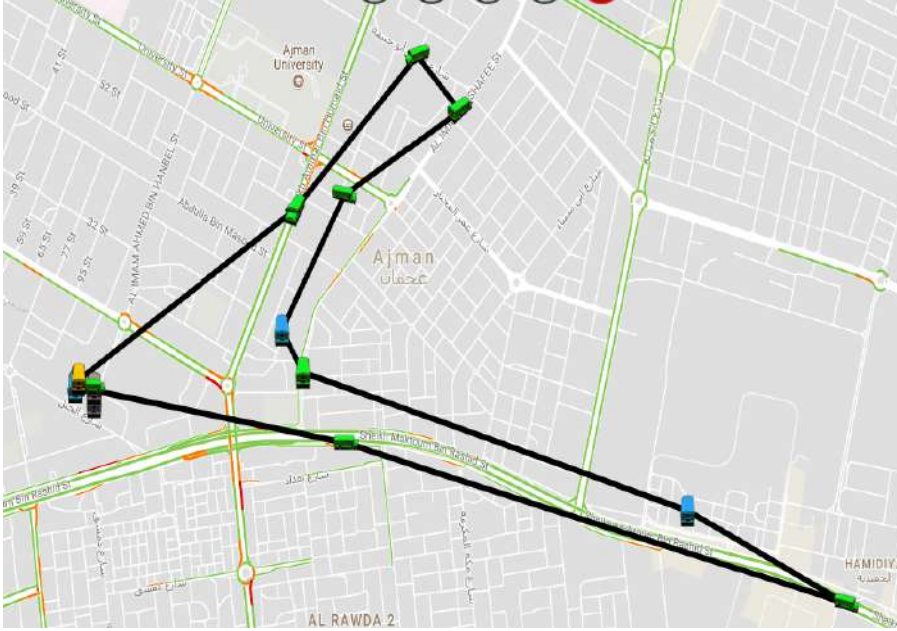

BUS NO. 47

ROUTE AREA
Karama & Rumaila
(BOYS)
AJMAN

Driver
Mr. Aslam

Conductor
Mr. Esakkiraj

BUS ROUTES

Sl	Route	ETA
1	Osama Restaurant	6:15 AM
2	Alam Supermarket	6:17 AM
3	Sulaimani Cafeteria	6:17 AM
4	Giant Supermarket	6:20 AM
5	Rumaila 1	6:20 AM
6	Al Saad School	6:20 AM
7	Corniche Tower	6:25 AM
8	Civil Defence	6:25 AM
9	Al Maya Supermarket	6:30 AM

Sl	Route	ETA
10	Abdullah Pharmacy	6:30 AM
11	Kairaly Restaurant	6:35 AM
12	Near Al Aroos	6:35 AM
13	Al Aroos	6:38 AM
14	Thaiba Restaurant	6:38 AM
15	Near Masjid	6:40 AM
16	Gold Souq	6:40 AM
17	India Gate Restaurant	6:45 AM