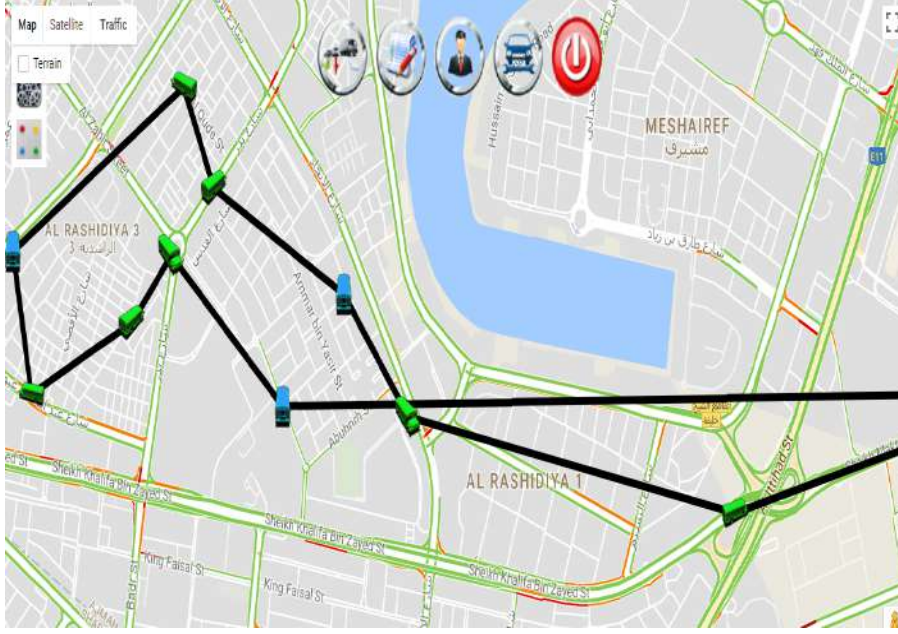

BUS NO. 48

ROUTE AREA

Rashidiya
(BOYS)

AJMAN

Driver

Conductor

BUS ROUTES

Sl	Route	ETA
1	Near Karachi Darbar	6:20 AM
2	Al Sawan	6:20 AM
3	Near Thamara Supermarket	6:20 AM
4	Near Ummul Muhameen Madrassa	6:25 AM
5	Marhaba Supermarket Al Sawan	6:30 AM
6	Bakery Kaleej Restaurant Al Sawar	6:30 AM
7	Rak Motors	6:30 AM
8	Near Hoda Showroom	6:30 AM
9	Ladies Park	6:35 AM
10	Amina Hospital Opposite	6:40 AM
11	Dreams	6:40 AM

Sl	Route	ETA
12	KM Trading	6:45 AM
13	Opposite ADCB Bank	6:45 AM
14	Opposite Middle East	6:45 AM
15	Opposite Falcon Tower	6:45 AM
16	Falcon Tower 7	6:45 AM
17	Falcon Tower 2	6:45 AM
18	Old Immigration Back Side	6:50 AM
19	Near Rashidiya Tower	6:50 AM
20	Rashidiya Tower B7	6:50 AM
21	Rashidiya Tower A3	6:50 AM
22	Rashidiya Tower A1	6:50 AM