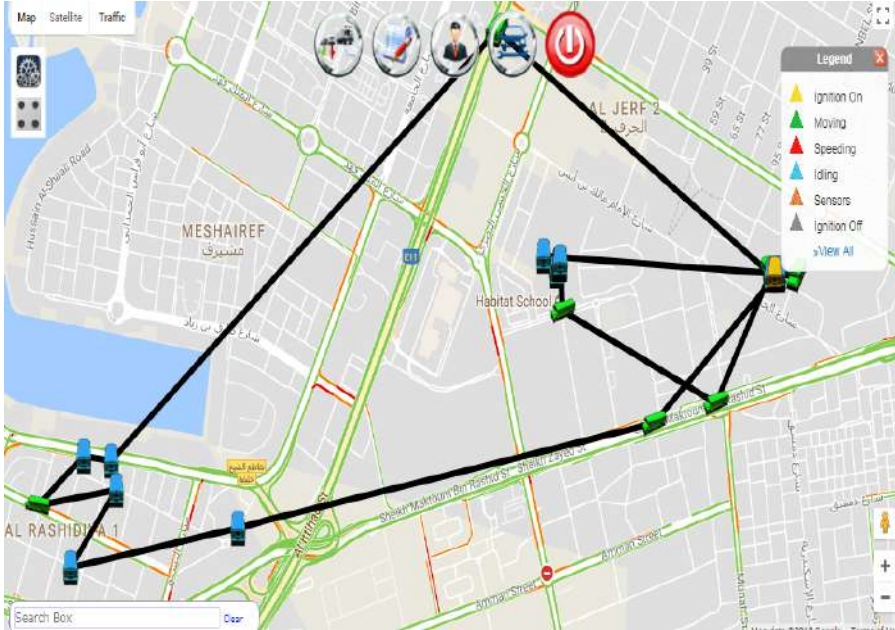

BUS NO. 18

ROUTE AREA
Com Mushrif Old Industrial
Area
AJMAN

Driver

Conductor
Ms. Durga bhavani

BUS ROUTES

Sl	Route	ETA
1	Taseel Backside National Paints	6:38 AM
2	Pearl Tower	6:40 AM
3	Gulf Craft	6:42 AM
4	Marhaba Residence	6:42 AM
5	Behind Dana Mall	6:45 AM
6	Al Raijan Supermarket	6:47 AM
7	Blue Building	6:48 AM
8	Behind Thalal	6:50 AM
9	Alganum Building Opposite Madeena	6:52 AM
10	Moon Tower	6:54 AM

Sl	Route	ETA
11	Opposite Blue Building Villa	6:56 AM
12	Al Khor Tower	6:57 AM
13	Al Khot Tower Opp. Safeer Hypermarket	6:58 AM
14	Al Khor Kids School Service Road	7:00 AM
15	Al Khor Chinese Beauty Saloon Service Road	7:02 AM
16	Ceramic Design	7:03 AM
17	Oasis Bakery	7:04 AM
18	Kings Of Tea	7:05 AM
19	Arabic Restaurant	7:06 AM