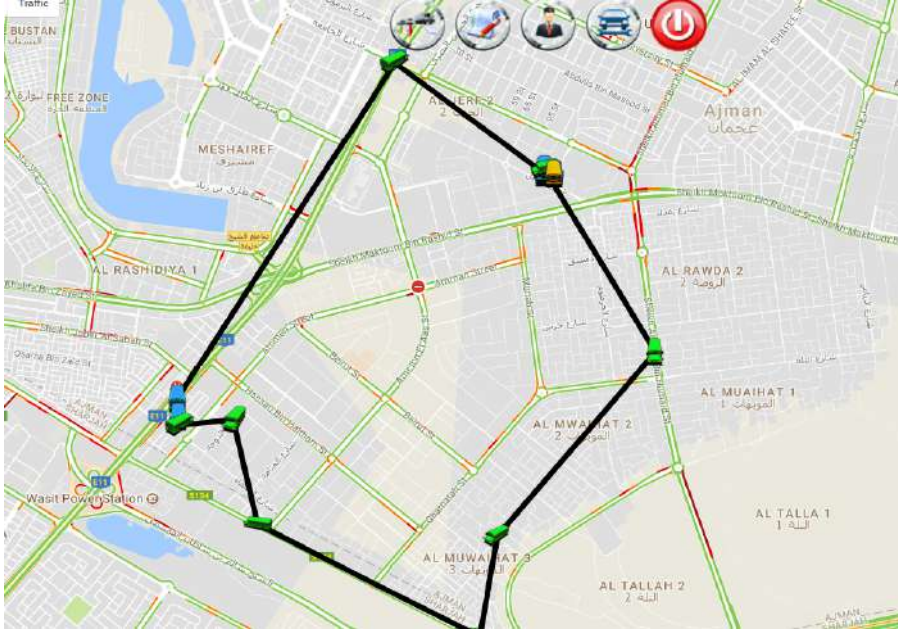

BUS NO. 29

ROUTE AREA
New Industrial Area &
Makka Market
AJMAN

Conductor
Ms. Rona Gautam

BUS ROUTES

Sl	Route	ETA
1	Traffic Jam Cafeteria	6:35 AM
2	Sahar Beauty Saloon	6:35 AM
3	Poniwala Road 111 Street	6:35 AM
4	Pink Building	6:35 AM
5	Le Chocolate Factory	6:40 AM
6	Royal Furniture	6:40 AM
7	Galaxy Cafeteri	6:40 AM
8	Brother's Gas	6:45 AM
9	Ragat Sweet & Pastry	6:45 AM
10	Industrial Area Madinat Nakheel Garage	6:50 AM
11	Honda Parts Center	6:50 AM
12	Shahib Trading	6:50 AM
13	Malabar Restaurant	6:50 AM
14	Seiko Travel	6:55 AM

Sl	Route	ETA
15	Al Munawar Restaurant	6:55 AM
16	Al Reem Body Fitness	6:55 AM
17	Al Arooba Foodstuff	7:00 AM
18	Cafeteria Sahil Al Madina	7:00 AM
19	Al Mesbar Building	7:00 AM
20	Al Rza Tower	7:00 AM
21	Al Mausam Saloon	7:05 AM
22	Grand Station	7:05 AM
23	Al Naqeeb Building	7:05 AM
24	Al Furat Tower	7:05 AM
25	Shanjirala Restaurant	7:10 AM
26	Ajman Gate Tower	7:10 AM
27	Fasion Zone	7:10 AM
28	Emirates Market	7:10 AM