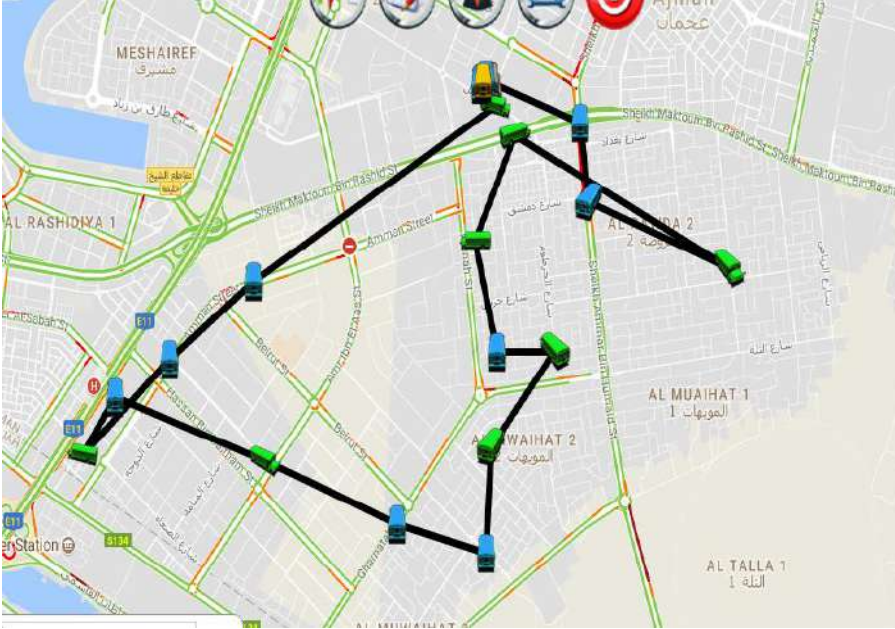

BUS NO. 36

ROUTE AREA
Industrial Area
AJMAN

Driver
Mr. Sony

Conductor

BUS ROUTES

Sl	Route	ETA
1	Falcon Building	6:10 AM
2	Emirates Market Back Side	6:10 AM
3	Near Uae Exchange	6:10 AM
4	Nesto Back Side	6:15 AM
5	Near Nesto	6:15 AM
6	Ario Rotti Restaurant	6:15 AM
7	Al Ferast Building	6:20 AM
8	Near Al Reem Building	6:20 AM
9	Sahil Supermarket	6:22 AM
10	Rza Building	6:22 AM
11	Majilan Hypermarket	6:25 AM
12	Dar Al Madina	6:30 AM
13	Musbah Grocery	6:30 AM
14	Al Noor Work Shop	6:35 AM

Sl	Route	ETA
15	Al Noor Work Shop Back Side	6:40 AM
16	Al Noor Work Shop Kacha Road	6:40 AM
17	Kacha Road	6:45 AM
18	Kacha Road	6:45 AM
19	Al Zahra Roundabout Back Side	6:45 AM
20	Near Beem Market	6:50 AM
21	Najmat Al Zahra Cafeteria	6:50 AM
22	Near Safa Restaurant	6:50 AM
23	Safa Restaurant Back Side	6:55 AM
24	Safa Restaurant	6:55 AM
25	Near Madina Supermarket	6:58 AM
26	Al Siyam Restaurant	7:00 AM
27	Mawaihat	7:05 AM
28	Green Apple Nursery	7:10 AM