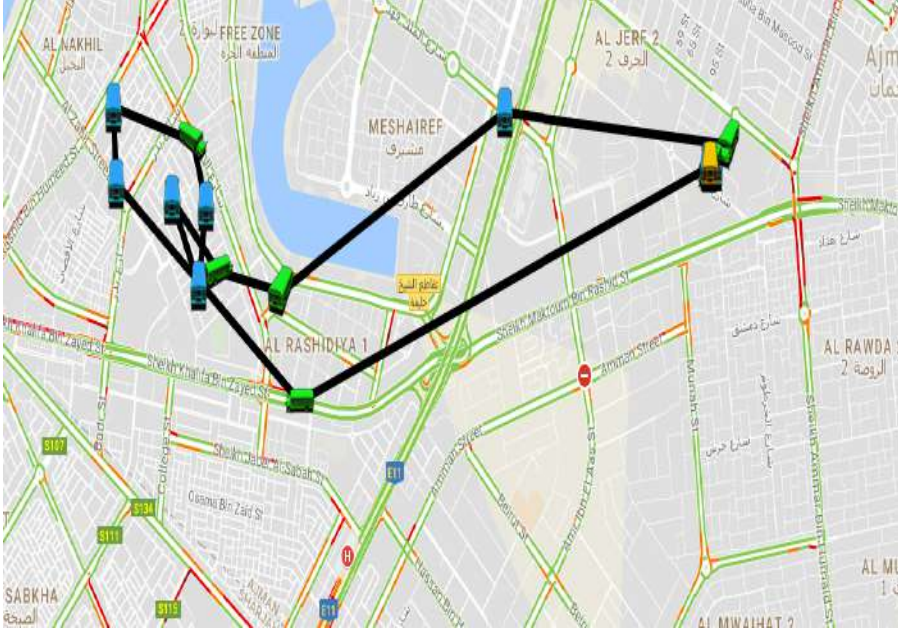

BUS NO. 25

ROUTE AREA
Rashidiya 2
AJMAN

Driver
Mr. Latheef

Conductor

BUS ROUTES

Sl	Route	ETA
1	Jasem Grocery	6:30 AM
2	Sultana Supermarket	6:32 AM
3	Excaped Tower	6:34 AM
4	Naeema Ladies Saloon	6:37 AM
5	Almaya Supermarket	6:40 AM
6	Feras Sweet	6:45 AM
7	Falcon Tower A6	6:46 AM
8	Falcon Tower A3	6:48 AM

Sl	Route	ETA
9	Falcon Tower A2	6:50 AM
10	Fursan Supermarket	6:52 AM
11	Rashidiya 2	6:54 AM
12	Zahra Grocery	6:57 AM
13	Port Zayed Grocery	7:00 AM
14	Almadeena	7:05 AM
15	Spicy Hot Restaurant	7:10 AM