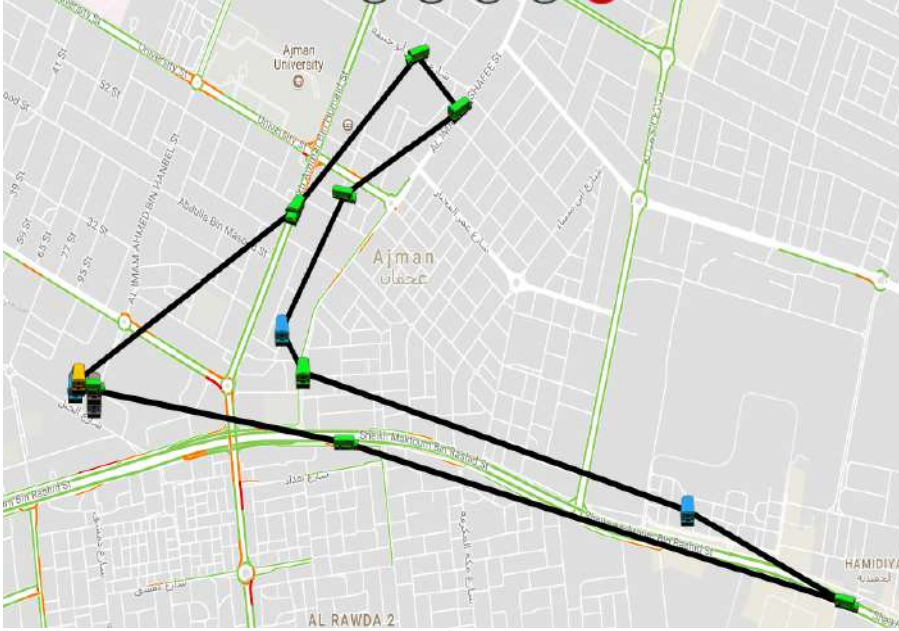

BUS NO. 45

ROUTE AREA
Jurf Hamidhiya
AJMAN

Conductor
Ms. Leonara Teresa

BUS ROUTES

Sl	Route	ETA
1	Oasis Bakery	6:35 AM
2	Najaf Cafeteria	6:35 AM
3	Al Moosa Body Fitness Gym	6:35 AM
4	Lubna Bakery	6:40 AM
5	Juma Trading	6:40 AM
6	Sheikh Palace Humaidiya	6:45 AM
7	Jubel Al Noor Cafeteria	6:55 AM
8	A4	6:55 AM
9	M4	6:55 AM
10	J4	6:55 AM
11	M6	6:55 AM
12	J1	6:55 AM

Sl	Route	ETA
13	Al Waha Pharmacy	6:55 AM
14	Hanni Mall	7:00 AM
15	Opposite Etisalat Al Abrar Optics	7:00 AM
16	Top Care Pharmacy	7:05 AM
17	Al Haj Supermarket	7:05 AM
18	Al Esra Building	7:10 AM
19	Puregold Building	7:10 AM
20	Mosque Back Side Mouroor Al Jurf	7:10 AM
21	R.P. Tower	7:10 AM
22	Al Najah Stationery Grand Cafe	7:10 AM
23	Ameera Studio Shop Nesto Roundabout	7:13 AM