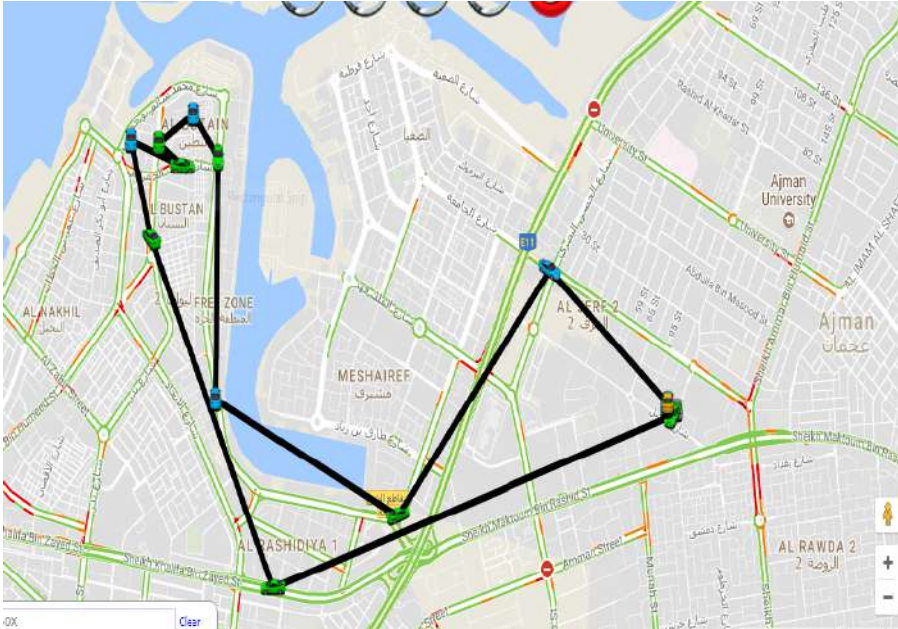

BUS NO. 14

ROUTE AREA
Nad Shala Bustan
AJMAN

Driver

Conductor

BUS ROUTES

Sl	Route	ETA
1	Al Hoorah Plaza Building Near Sewerage Office	6:35 AM
2	Sewerage Building	6:36 AM
3	Nisamudeen Electronics Shop Near Green Mount Restaurant	6:36 AM
4	Yasa Store Opposite Bilal Bakery	6:38 AM
5	Junaith Pharmacy Signal Bustan	6:40 AM
6	Dynamic Supermarket	6:41 AM
7	Habiba Husein Foodstuff	6:41 AM
8	Opp. Rashidiya Pvt. School Near Nuimiya Driving School	6:42 AM
9	Opp. Rashidiya Pvt. School Near Saliha Book Binding	6:42 AM
10	Near Rashidiya School	6:43 AM
11	Sameera Trading Opposite Badu Masjid	6:45 AM
12	Opposite Badu Masjid	6:46 AM

Sl	Route	ETA
13	Opp. Al Miyas Car Polishing Shop	6:46 AM
14	Near Adnoc U-Turn Restaurant Building	6:48 AM
15	Al Hadaf Cafeteria	6:48 AM
16	New Al Madeena Near	6:50 AM
17	White Building Road Mohd. Bilal Restaurant	6:50 AM
18	Nesnas Supermarket	6:52 AM
19	Bustan Street (H.No.22)	6:55 AM
20	Bustan Street (H.No.22)	6:55 AM
21	Opp. Free Zone Bustan Gas Building	7:00 AM
22	Bustan Street No.71 - Mumthas Ship & Boats Part Shop	7:02 AM
23	Fish Market Opposite Light Cafeteria	7:05 AM