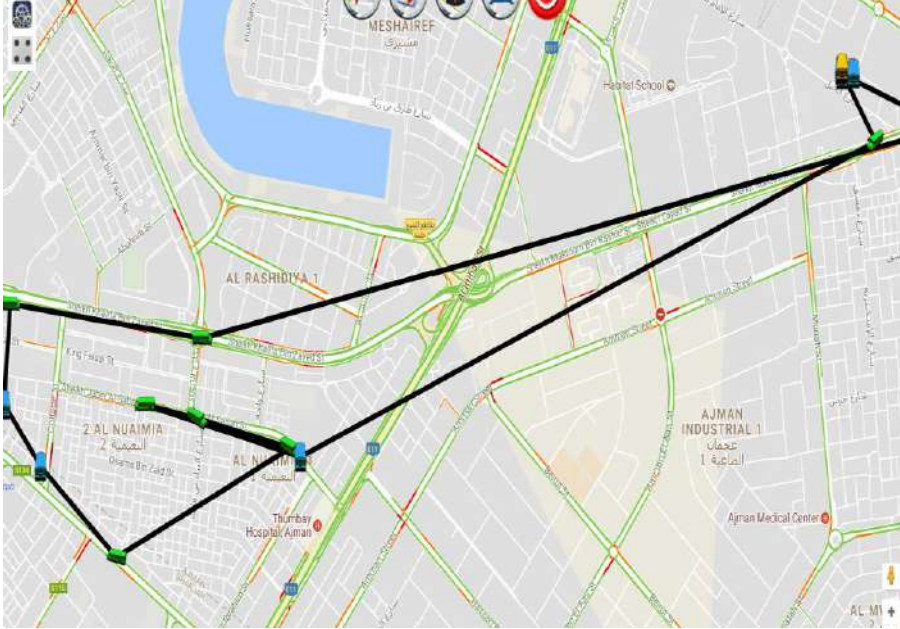

BUS NO. 15

ROUTE AREA
Naeemiya
AJMAN

Driver
Mr. Ishaque

Conductor

BUS ROUTES

Sl	Route	ETA
1	Near Hamdan Canteen	6:20 AM
2	Nuaimiya Tower	6:23 AM
3	Velocity Gym	6:24 AM
4	Al Abssi Real Estate	6:25 AM
5	Mianoor Real Estate	6:27 AM
6	Karaz Restaurant	6:30 AM
7	Al Zajil Paints	6:35 AM
8	Near Police Station	6:38 AM
9	Sinnara Roundabout	6:39 AM
10	Near Al Hamriya Laundry	6:40 AM
11	Al Manzil Sports Garments	6:42 AM

Sl	Route	ETA
12	Qethara Beauty Saloon	6:45 AM
13	Al Alemain Foodstuff	6:48 AM
14	Adnoc Opposite	6:49 AM
15	Grand View Real Estate	6:50 AM
16	Al Malaz Food Stuff	6:52 AM
17	Al Madeena Supermarket	6:53 AM
18	Greenland Building - E Block	6:56 AM
19	Greenland Building - C Block	6:57 AM
20	Sala Sweets	6:58 AM
21	Al Wesam Stationary	7:00 AM
22	Splash Center	7:02 AM