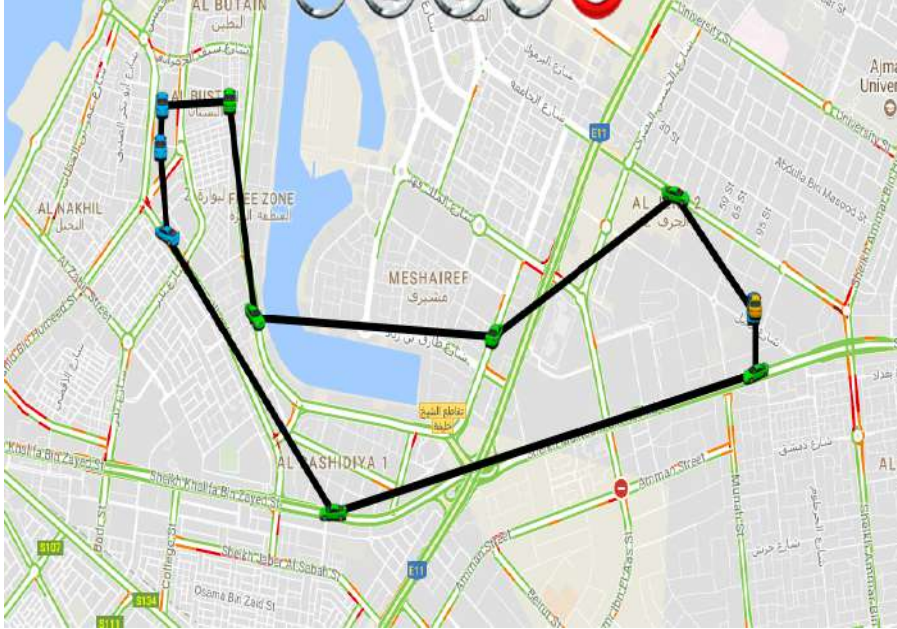

BUS NO. 38

ROUTE AREA Naeemiya AJMAN

Driver
Mr. Dilawar

Conductor

BUS ROUTES

Sl	Route	ETA
1	Tasheel Building	6:35 AM
2	ADCB Bank Opposite Azita	6:40 AM
3	Arab Udipi Restaurant	6:40 AM
4	Hana Fast Cafeteria & Afnan Cafeteria Back Side Of Lulu	6:43 AM
5	Beside Ajman Police Station Agency Compound	6:43 AM
6	City Burger Back Of Day To Day	6:45 AM

Sl	Route	ETA
7	Al Waq'l Building Beside Ajman Post Office	6:45 AM
8	City Mart Building	6:50 AM
9	Al Ahalia Exchange Cebter	6:50 AM
10	Dreams Discount Center	6:50 AM
11	Port Sudan Delmon Sweets	6:55 AM
12	Ajman Free Zone Gate 1 Mumtaz Ships Shop	7:00 AM