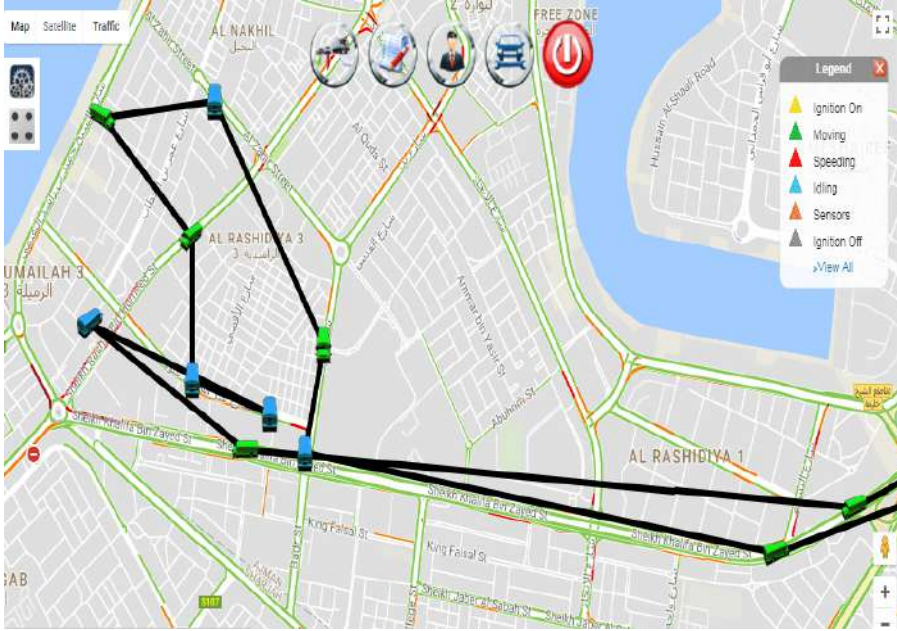

BUS NO. 17

ROUTE AREA Rashidiya 3 & Rumaila 1 AJMAN

Driver

Mr. Mhd Saleem

Conductor

Ms. Yenenesh

BUS ROUTES

Sl	Route	ETA
1	Karachi Darbar Restaurant R Holding Bulding	6:20 AM
2	Istanbul Supermarket	6:21 AM
3	Rumaila 2 Area, Behind Aster Pharmacy	6:23 AM
4	Rashidiya 2, Ajman One Tower	6:25 AM
5	Rashidiya 3, Grand Residence	6:30 AM
6	Rashidiya 3, Sania Reena Restaurant	6:30 AM
7	Rashidiya 3, Jabal Al Beirut Cafeteria	6:33 AM

Sl	Route	ETA
8	Rashidiya 3, Najat Cafeteria	6:34 AM
9	Paskitan Supermarket	6:35 AM
10	Hyundai Showroom	6:38 AM
11	Ajman Co-Op Behind	6:40 AM
12	Rumaila, Thumbay Clinic	6:43 AM
13	Al Saad Indian School	6:43 AM
14	Giant Supermarket	6:48 AM