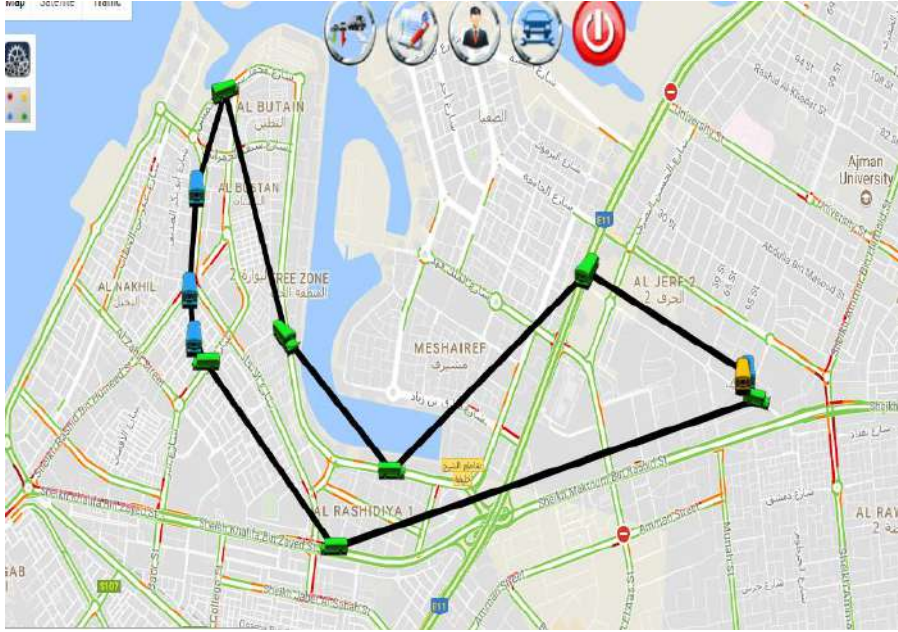

BUS NO. 28

ROUTE AREA
Bustan behind Lulu & City
Mart
AJMAN

Conductor
Ms. Suharabee

BUS ROUTES

Sl	Route	ETA
1	Azita	6:40 AM
2	Thumbay	6:42 AM
3	Food & Vegetable Market	6:43 AM
4	Al Madina	6:45 AM
5	Rami Foodstuff	6:47 AM
6	Amina Opposite	6:49 AM
7	Dreams Sea Opposite	6:50 AM
8	Al Nabutha Travels	6:51 AM
9	Ajman Museum	6:53 AM
10	Ajman Museum Opposite	6:54 AM

Sl	Route	ETA
11	Gold Souq	6:55 AM
12	First Lady	6:57 AM
13	Taiba Supermarket	6:58 AM
14	Bangladesh Tailors	6:59 AM
15	Ajman Masjid	7:00 AM
16	Badran Cafeteria	7:01 AM
17	Danat Al Arab	7:02 AM
18	Ajman Free Zone	7:02 AM
19	Ajman Free Zone Al Rashidah Foodstuff	7:03 AM