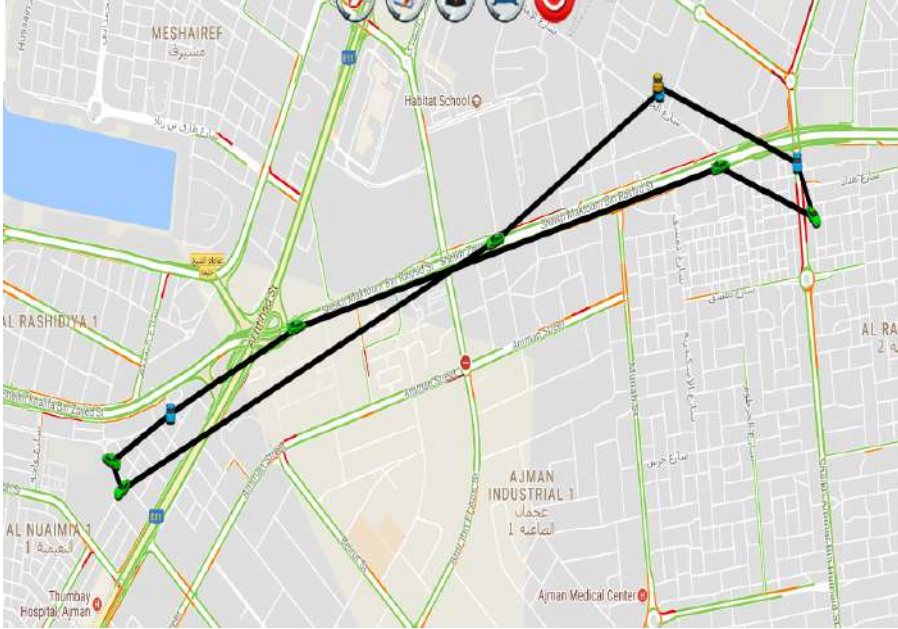

BUS NO. 35

ROUTE AREA
Naeemia Zahra
AJMAN

Driver
Mr. Shoukath

Conductor

BUS ROUTES

Sl	Route	ETA
1	Mabrook Cafeteria	6:35 AM
2	Royal Furniture	6:37 AM
3	Siva Star Bavan Restaurant	6:38 AM
4	City Mart	6:39 AM
5	Hamdan Center	6:40 AM
6	Palace Of Tea	6:41 AM
7	Al Hikma School	6:42 AM

Sl	Route	ETA
8	Noor Al Rafa Restaurant	6:43 AM
9	Muhairiya Building	6:44 AM
10	Rafi Iyar	6:47 AM
11	Al Yousra Apartment	6:48 AM
12	Mandoos Real Estate	6:52 AM
13	Royal Teast Cafeteria	6:53 AM
14	Al Hooth Supermarket	6:54 AM