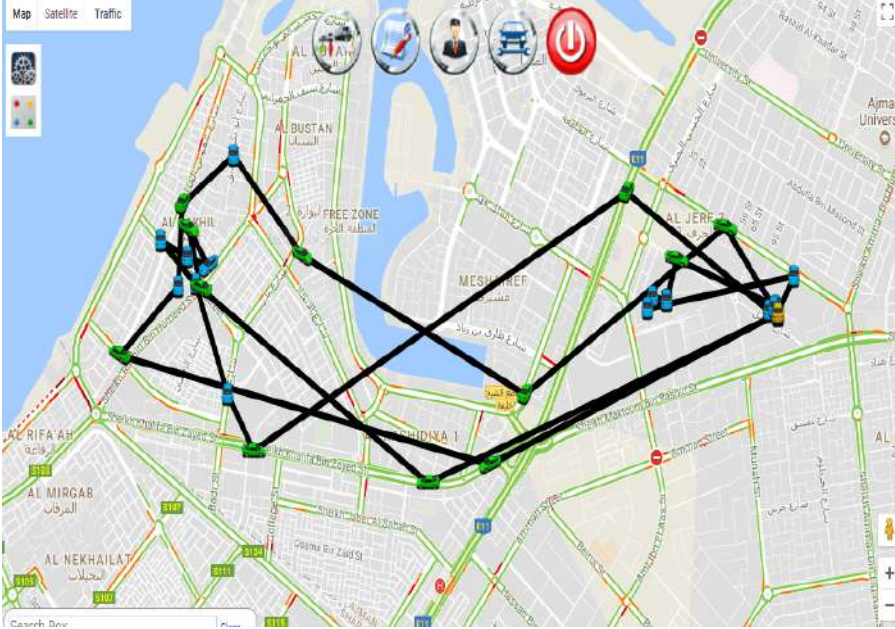

# BUS NO. 11

**ROUTE AREA**  
Rumaila  
**AJMAN**

**Driver**  
Mr. Muneer

**Conductor**

## BUS ROUTES

Sl	Route	ETA
1	Habiba Hotel	6:35 AM
2	Alam Supermarket	6:37 AM
3	Alam Left Cafeteria	6:40 AM
4	Right Sports Café	6:43 AM
5	Saloon	6:44 AM
6	Dream Palace	6:46 AM
7	Al Shoa Opticles	6:46 AM
8	Tibet Kacha	6:50 AM

Sl	Route	ETA
9	Opposite Al Madeena	6:51 AM
10	Hamilton Hotel Opposite	6:52 AM
11	Rumaila Roundabout	6:53 AM
12	Al Saad Kacha 32	6:55 AM
13	Barakah Al Madina	6:57 AM
14	Forts Foodstuff	6:58 AM
15	Life Homes Properties	7:00 AM

## BUS ROUTES

Sl	Route	ETA
1	Next Osama Restaurant, Naseer Restaurant	6:30 AM
2	Ramadhan Pharmacy	6:30 AM
3	Before Zooo Buildong Discount Center	6:31 AM
4	Alhooth Supermarket	6:32 AM
5	Al Firoudes Real Estate	6:33 AM
6	Lahia Shahanab Saloon	6:34 AM
7	Sara Hotel Apartment	6:36 AM
8	Al Omlaq Cafeteria	6:37 AM
9	Al Embarator Car Accesories Trading	6:39 AM
10	Abushahad Restaurant	6:41 AM
11	Tulip In Building	6:42 AM