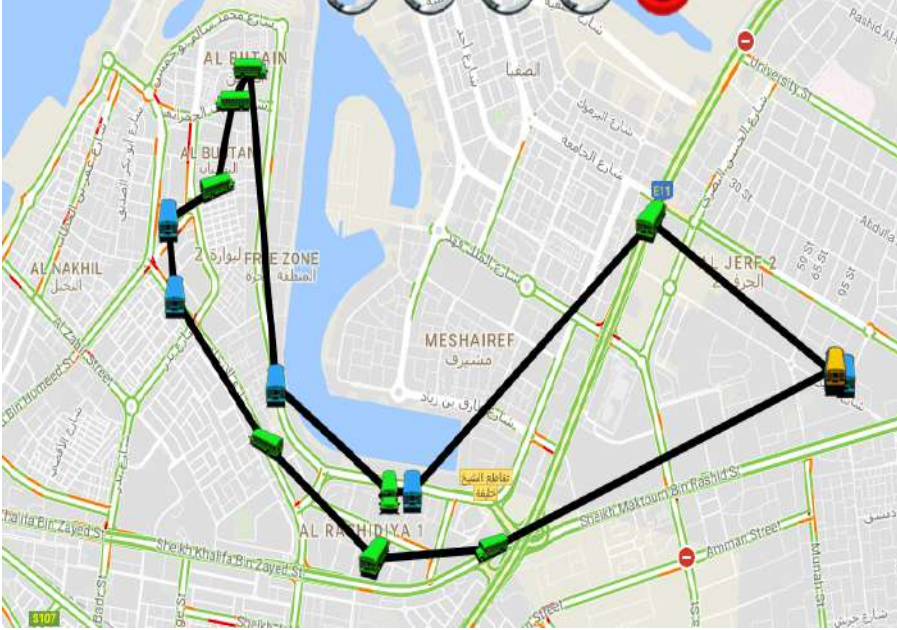

BUS NO. 49

ROUTE AREA
Bustan & Rashidiya
(BOYS)
AJMAN

Conductor
Mr. Nilo

BUS ROUTES

Sl	Route	ETA
1	Dana Mall Back Side	6:25 AM
2	Golden Tower	6:26 AM
3	Middle East Back Side	6:29 AM
4	ADCB Bank	6:30 AM
5	Lulu Back Side	6:31 AM
6	Post Office	6:32 AM
7	City Burger	6:33 AM
8	Apsara Supermarket	6:34 AM
9	Anis Foodstuff	6:36 AM

Sl	Route	ETA
10	Rashidiya School	6:40 AM
11	Bustan Signal	6:42 AM
12	Nisnas Supermarket	6:45 AM
13	Maharroof Tyre	6:48 AM
14	Fish Market	6:50 AM
15	Al Khor Tower	6:55 AM
16	Oasis Bakery Back Side	6:58 AM
17	Taseel	7:00 AM