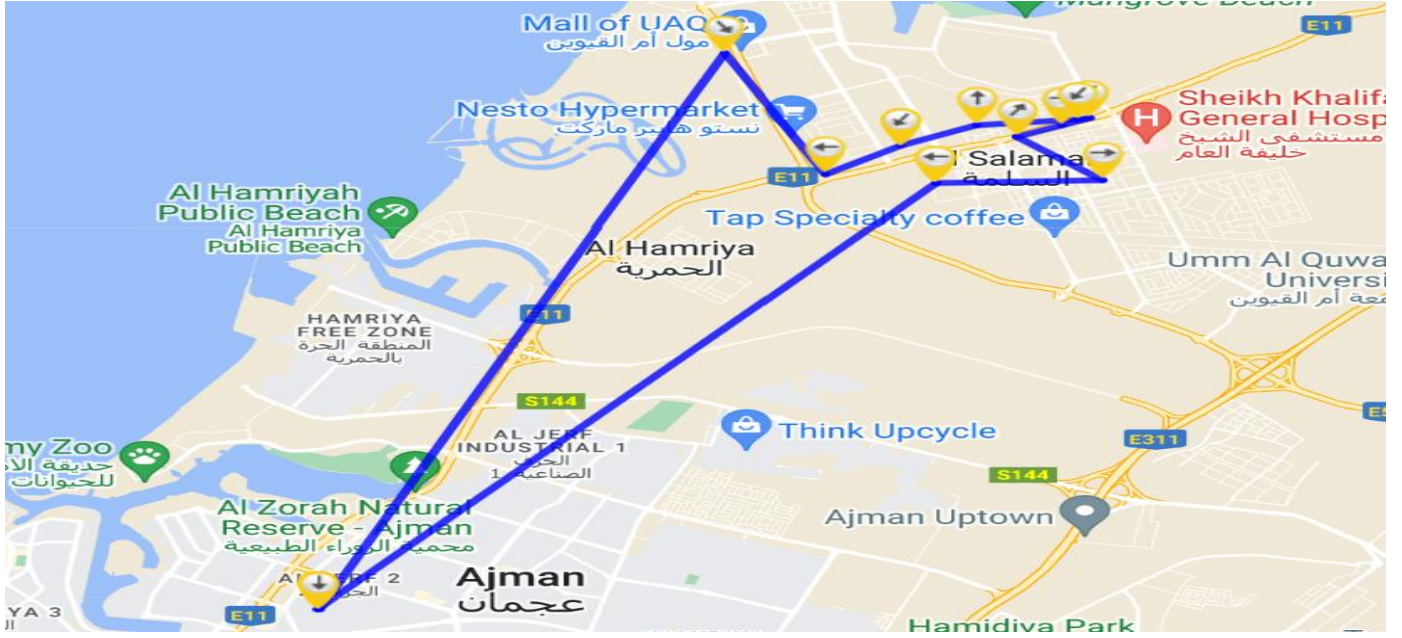

BUS NO:66

UAQ

DRIVER

Mr. JAHANGIR

☎ 0558031196