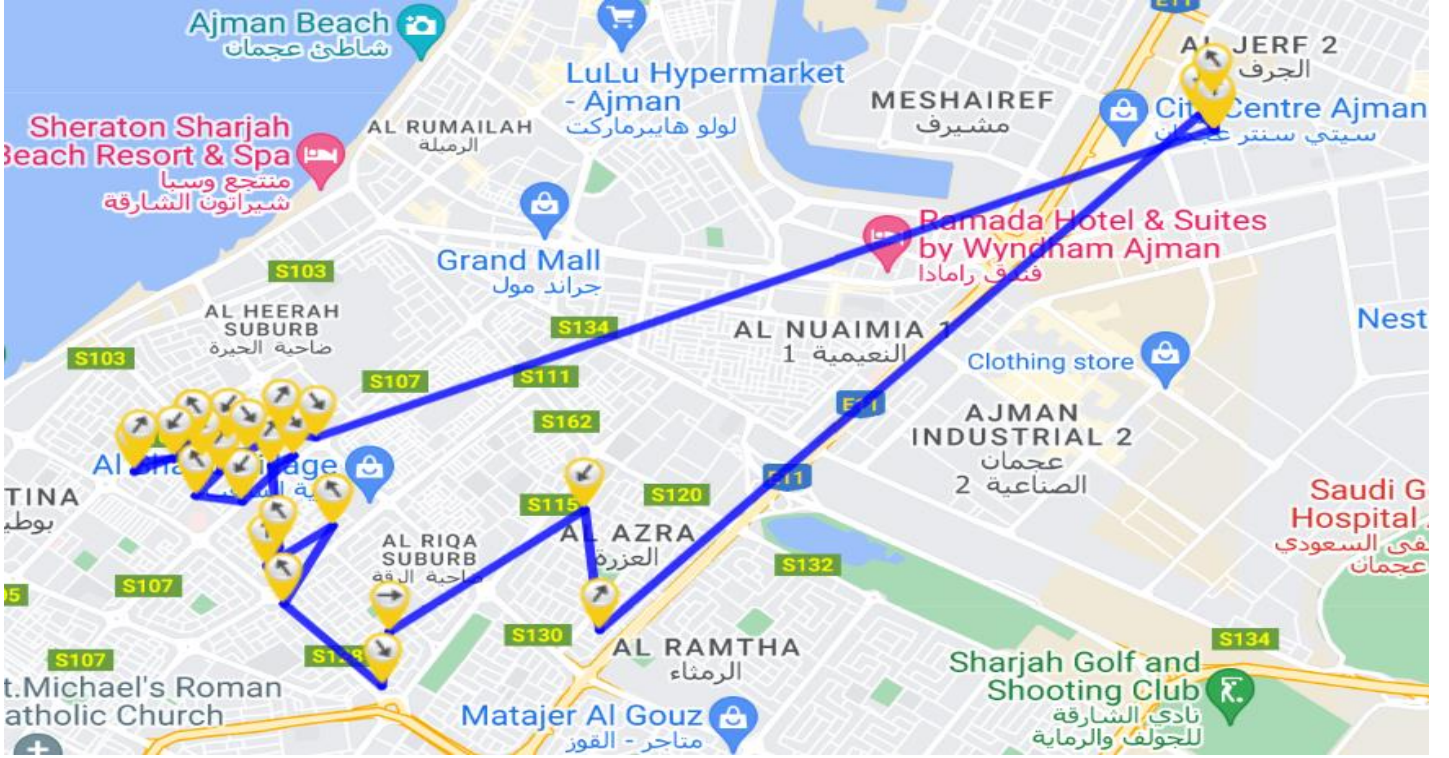

BUS NO:68

SHARJAH ZONE 1
SHARJAH

DRIVER

Mr. AKBAR K
☎ 0505295483