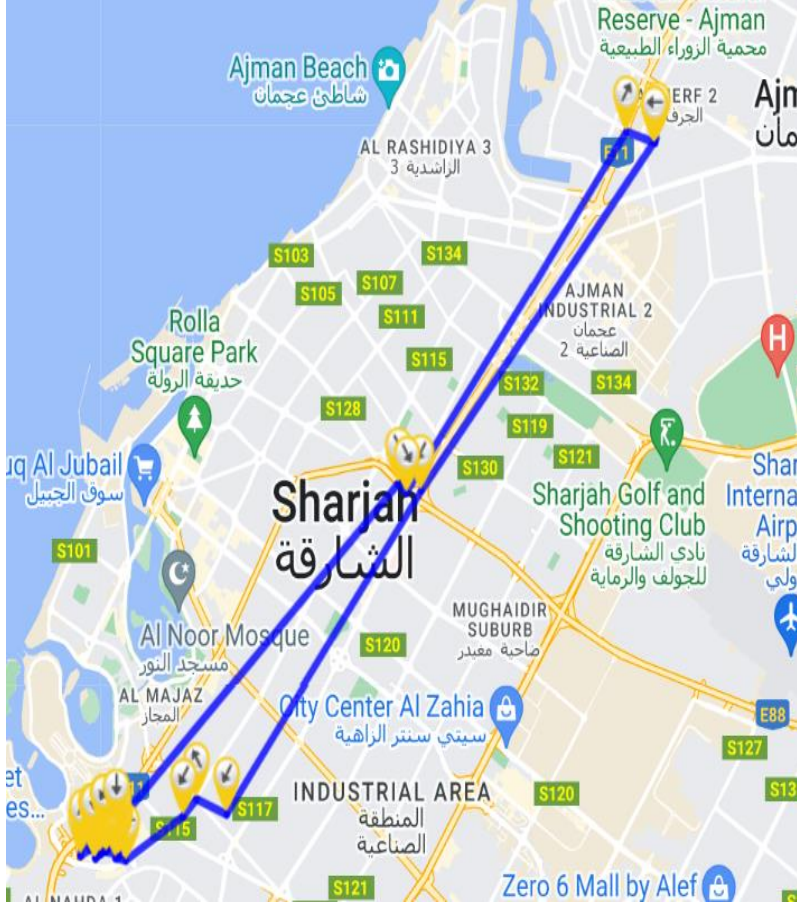

BUS NO:61

SHARJAH ZONE – 3

SHARJAH

DRIVER

Mr. ARUN KUMAR

☎ 0501597984