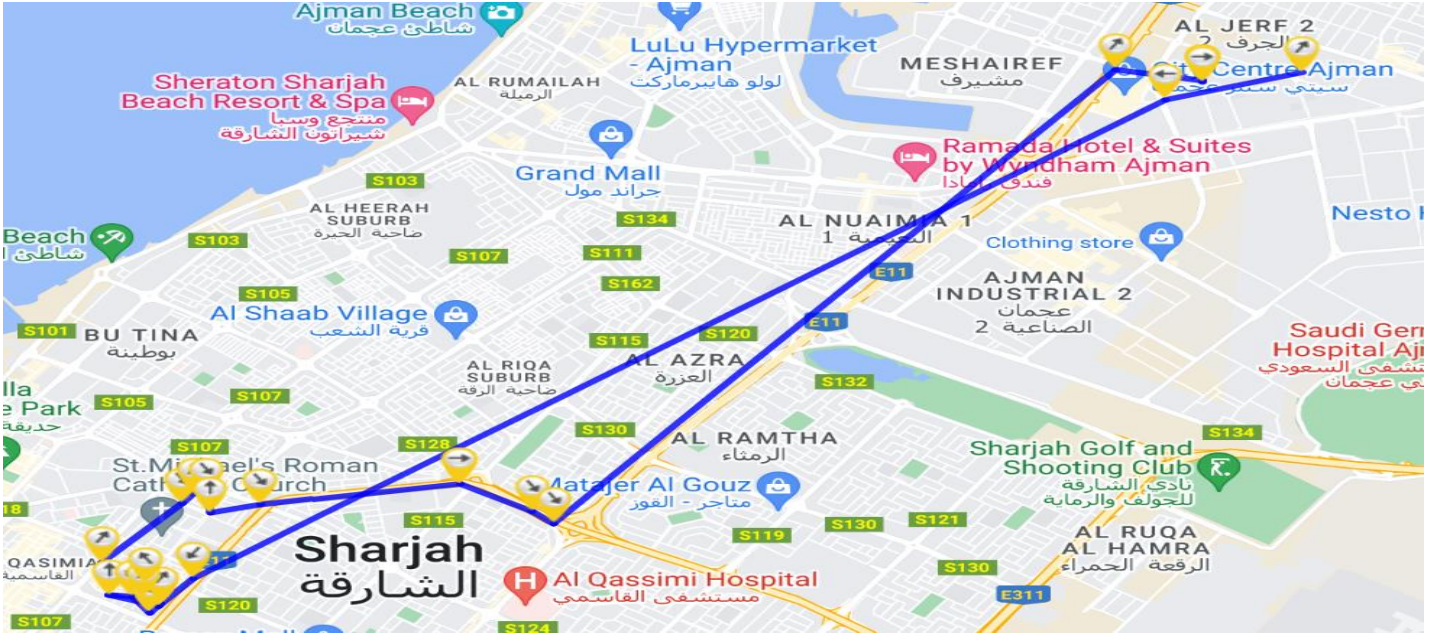

BUS NO:73

SHARJAH ZONE 2
SHARJAH

DRIVER

Mr. SAKKARIYA

☎ 0564262897