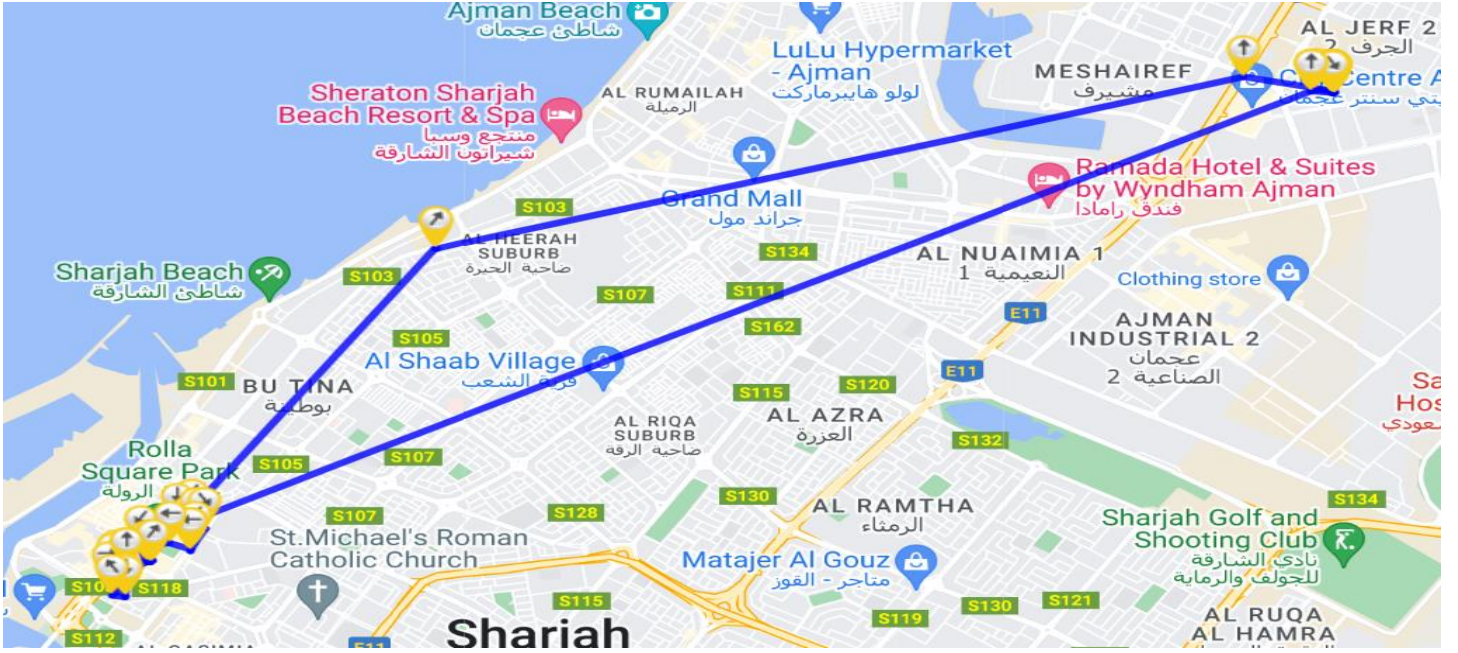

## SHARJAH ZONE 1 SHARJAH

## BUS ROUTES

SI	ROUTE	ETA	SI	ROUTE	ETA
1	Abdul Noor Alrais Building	06.05 Am	10	Diamond Village	06.20 Am
2	S Fashion	06.05 Am	11	Al Mansoor Ladies Salloon	06.21 Am
3	Durrat Al Bahar	06.07 Am	12	Afgani Restraunt	06.22 Am
4	Lulat Al Bahar	06.12 Am	13	Shumais Tower	06.25 Am
5	Mumbai Lassi	06.14 Am	14	Corniche Road, Rolla Masjid	06.27 Am
6	Al Siduiq Restraunt Old Parthas	06.15 Am	15	Masakin Caffe	06.27 Am
7	Majeera Bank Street	06.15 Am	16	Al Jazeera Hotel	06.30 Am
8	Al Maqsoud Plastic	06.17 Am	17	Habitat Jurf	06.55 Am
9	Chicken Express	06.18 Am			