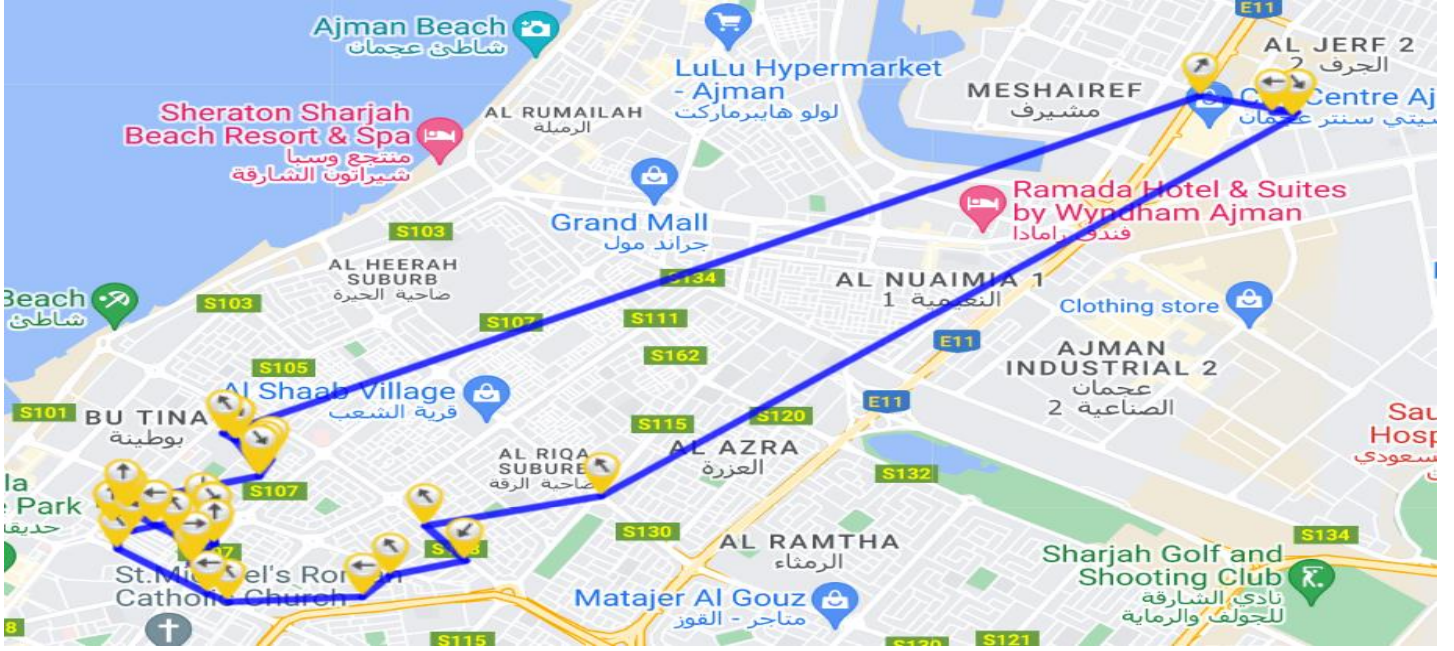

BUS NO:47

SHARJAH ZONE -2

SHARJAH

DRIVER

Mr. NAUROZ ALI

☎ 0502787644