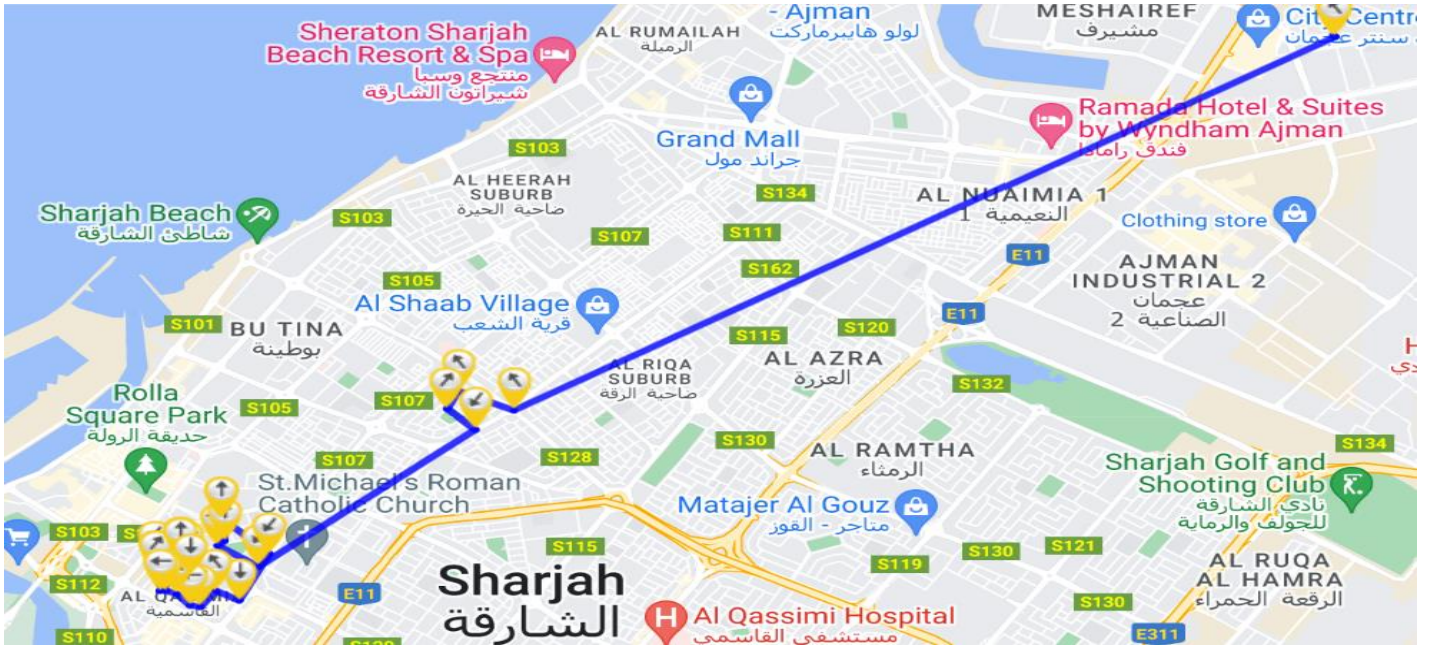

BUS NO:51

SHARJAH ZONE -2

SHARJAH

DRIVER

Mr. HAMEED ULLAH WAZIR

☎ 0558406125