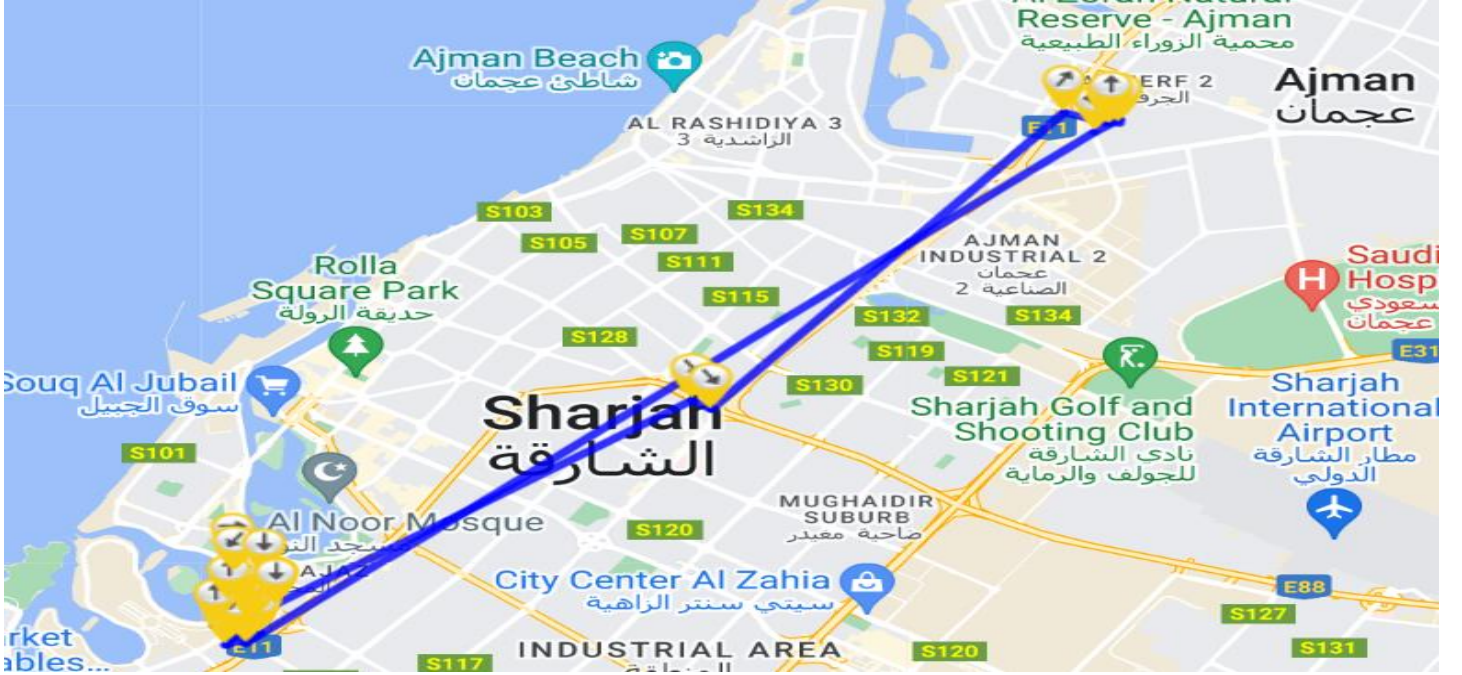

BUS NO:60

SHARJAH ZONE – 3

SHARJAH

Driver

Mr. FIDA HUSSAIN

☎ 0551707568