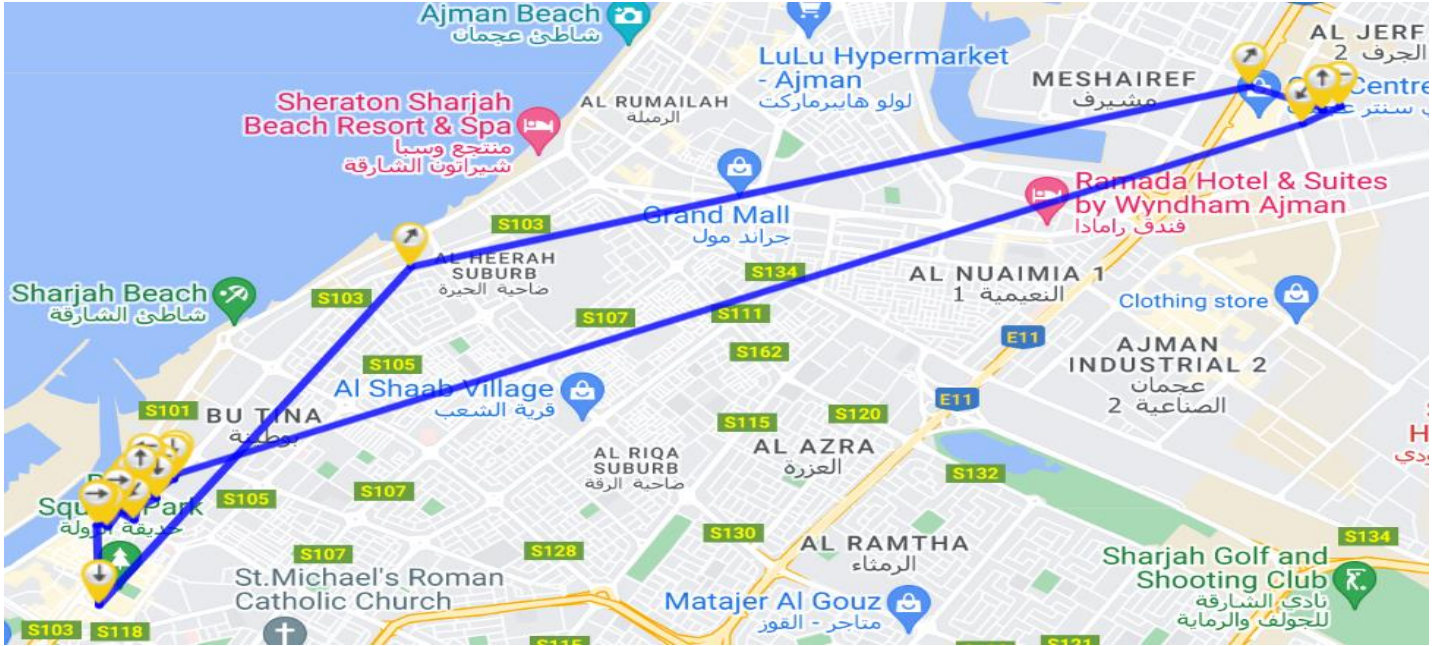

# BUS NO:39

## SHARJAH ZONE 1 SHARJAH

## BUS ROUTES

SI	ROUTE	ETA	SI	ROUTE	ETA
1	Majar Tcs Kargo	06.10 Am	7	Pakistan Supermarket	06.23 Am
2	Andlus Tower	06.11 Am	8	Janta Bank	06.25 Am
3	Majara Gate Meet Shop	06.13 Am	9	Ajwa Al Madina	06.27 Am
4	Cinima Building	06.15 Am	10	Baitul Bahar	06.30 Am
5	Manama Tower	06.20 Am	11	Malabar Gold Parking	06.35 Am
6	Sea Shell Cafeteria	06.21 Am			