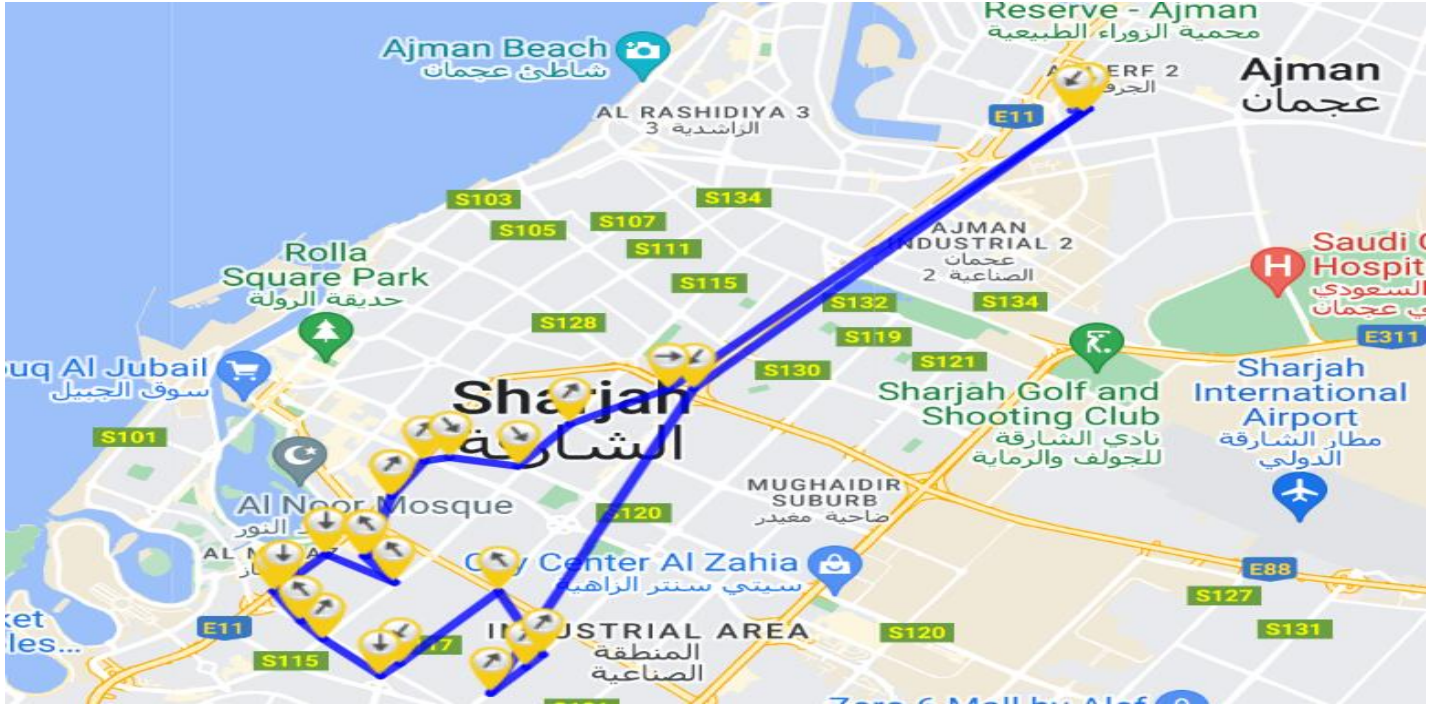

BUS NO:69

SHARJAH ZONE 3
SHARJAH

DRIVER

Mr. NISHAD KALLINGAL

☎ 0555984478