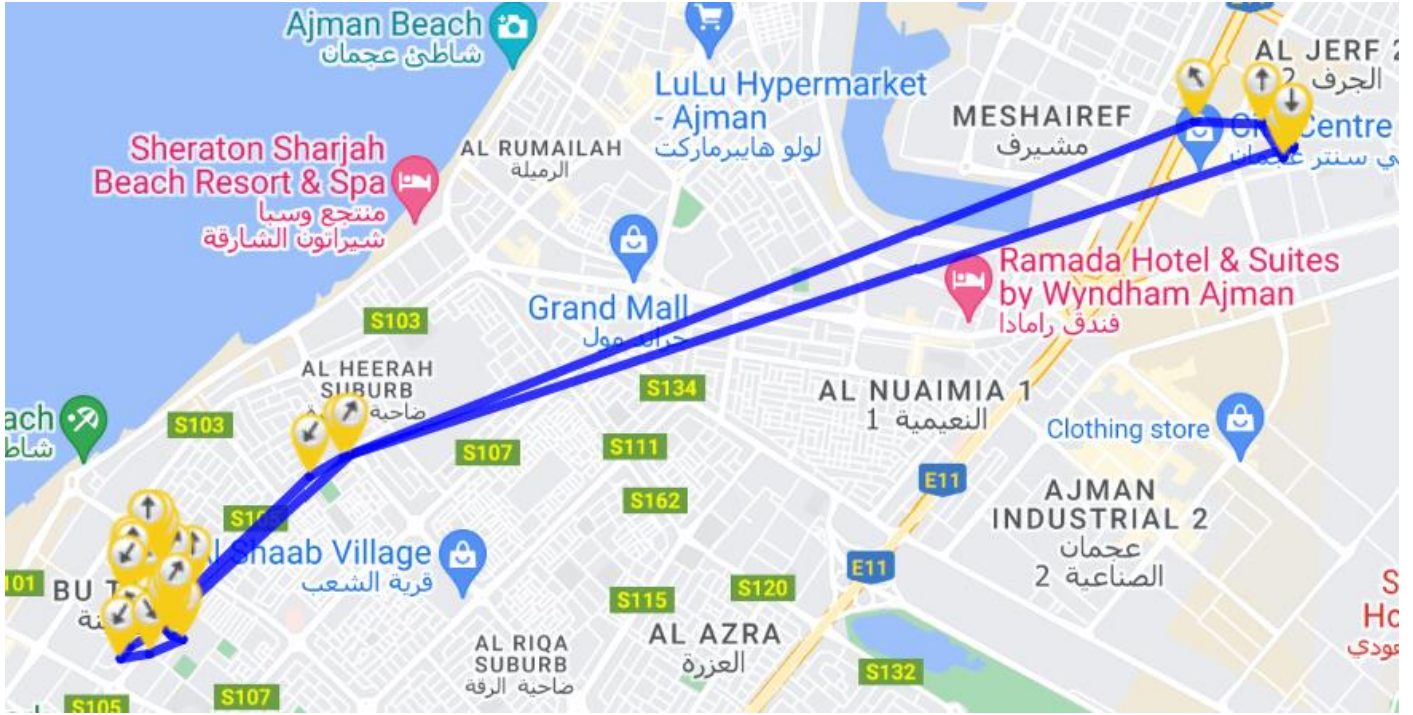

BUS NO: 44

SHARJAH ZONE 1
SHARJAH

DRIVER

Mr. SOMAN

☎ 0502365302