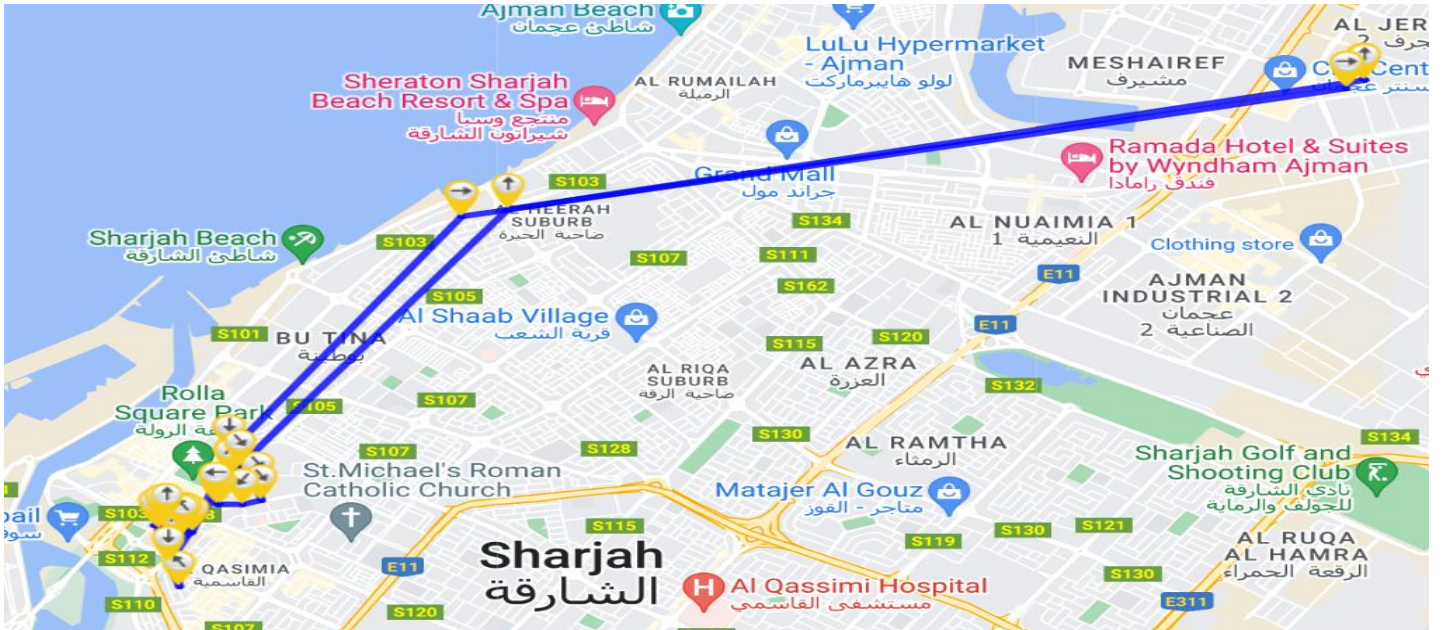

BUS NO: 46

SHARJAH ZONE -2

SHARJAH

DRIVER

Mr. RAHIMULLAH

☎ 0553715580