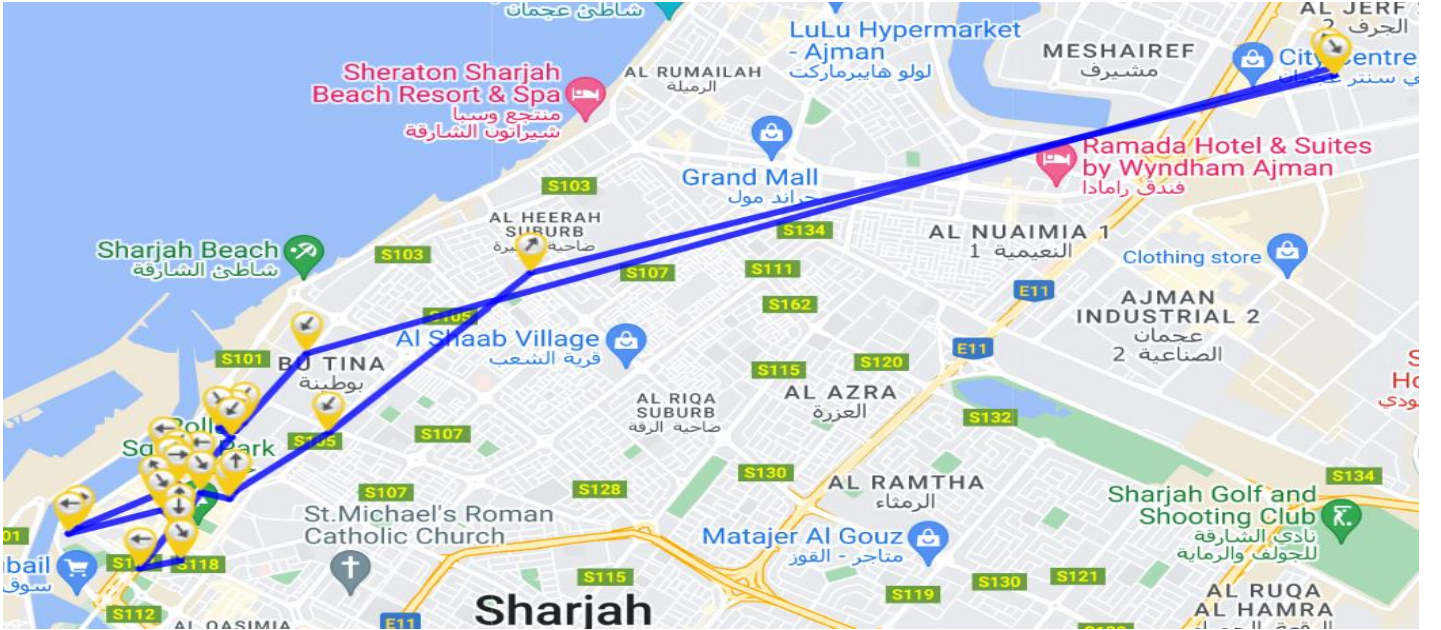

BUS NO:70

SHARJAH ZONE 1 SHARJAH

DRIVER

Mr. IHSANULLAH

☎ 0525614490