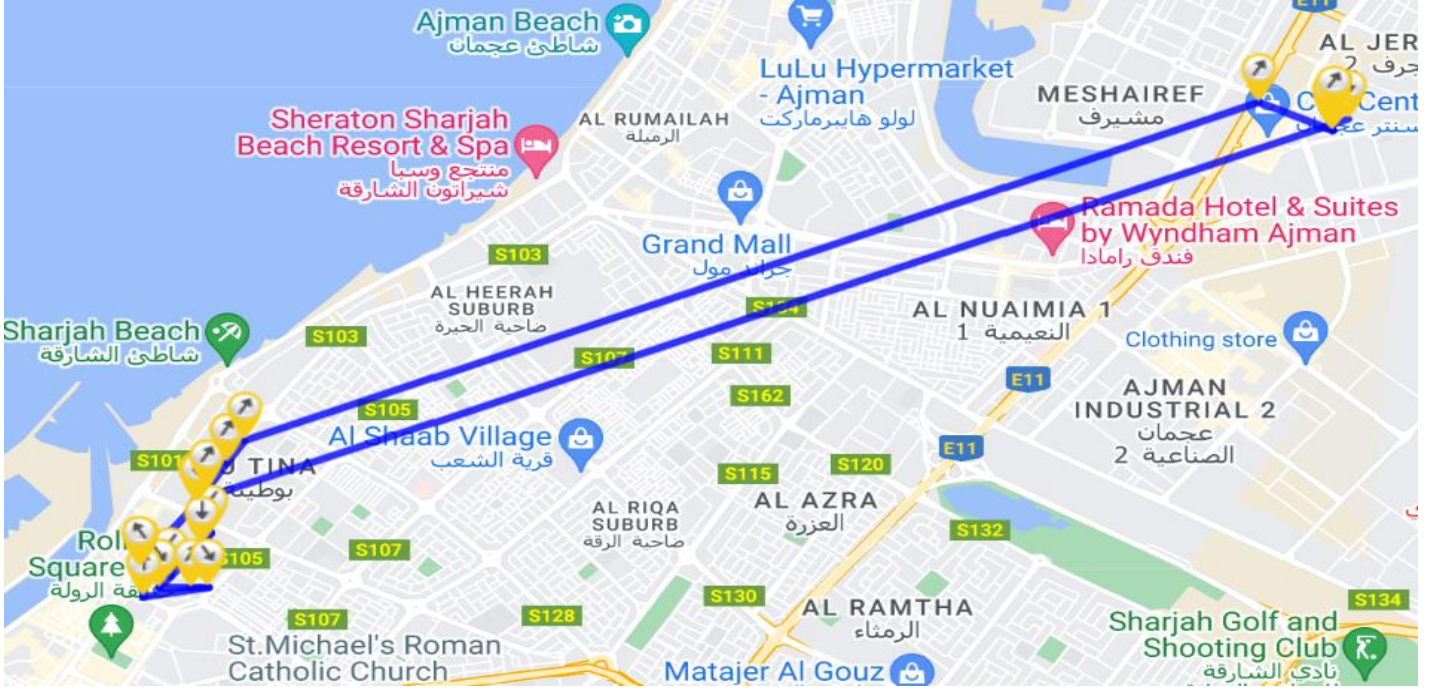

BUS NO: 43

SHARJAH ZONE 1
SHARJAH

DRIVER

Mr. SHARFUDHEEN

☎ 0555354755