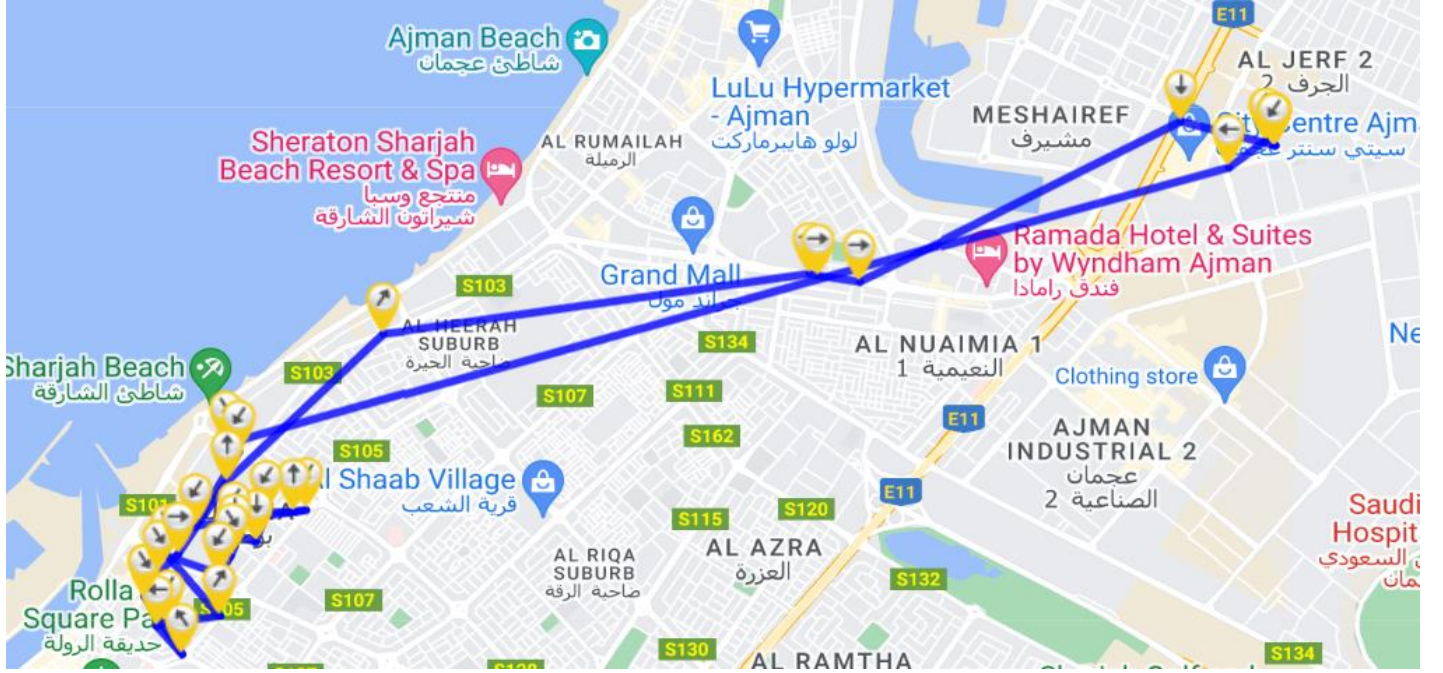

BUS NO:71

SHARJAH ZONE 1
SHARJAH

DRIVER

Mr. INAYATH SHAH

☎ 0556110549