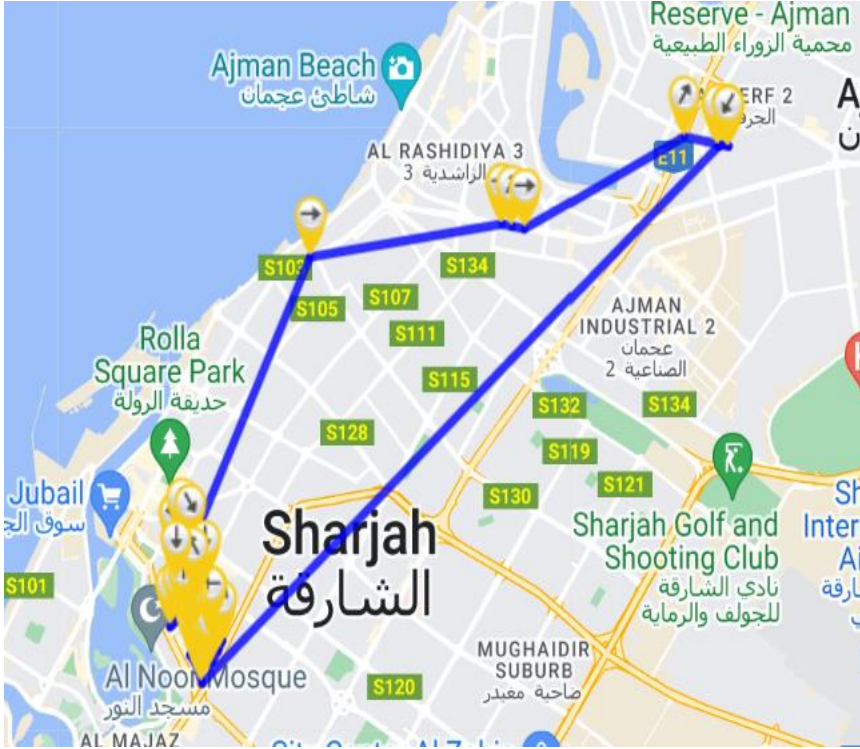

BUS NO:72

SHARJAH ZONE 2
SHARJAH

DRIVER

Mr.YOOSAF PATHIYIL

☎ 0551538387