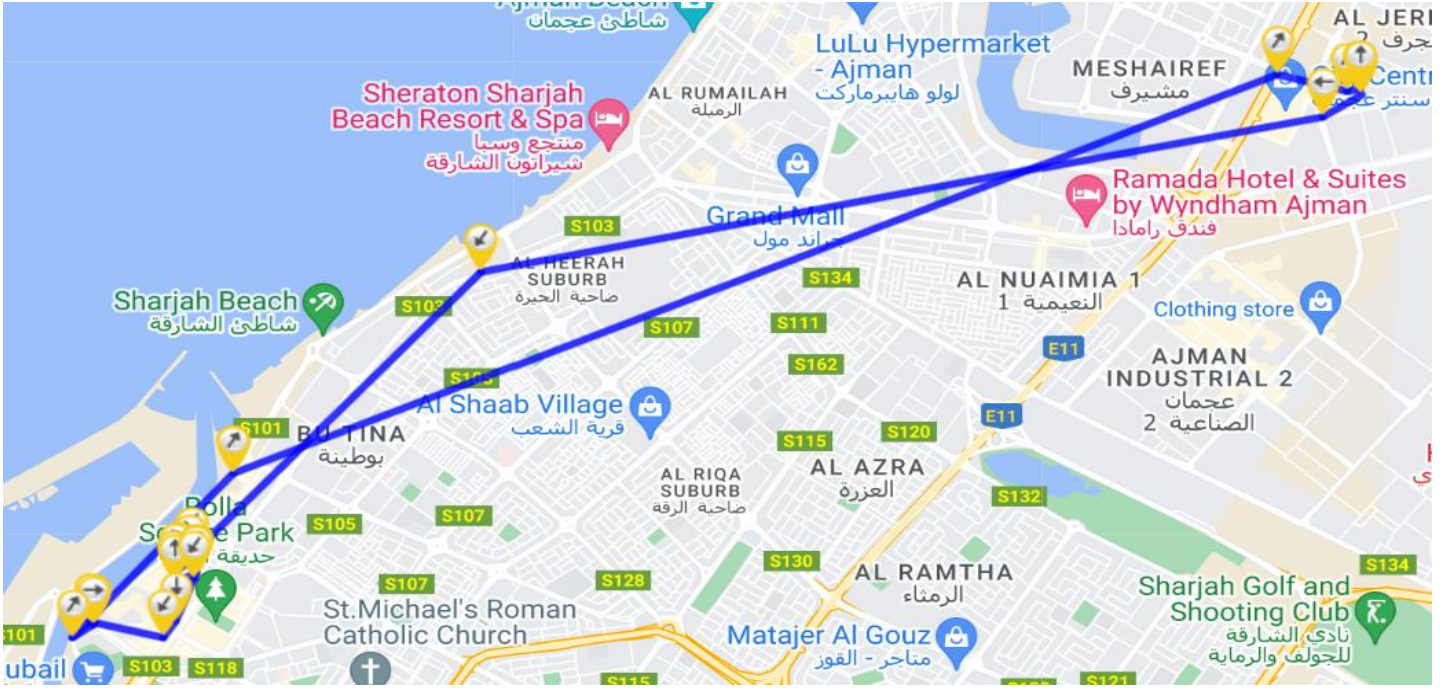

BUS NO:40

SHARJAH ZONE 1 SHARJAH

DRIVER

Mr. SHEIKH RASOOL
☎ 0509597436