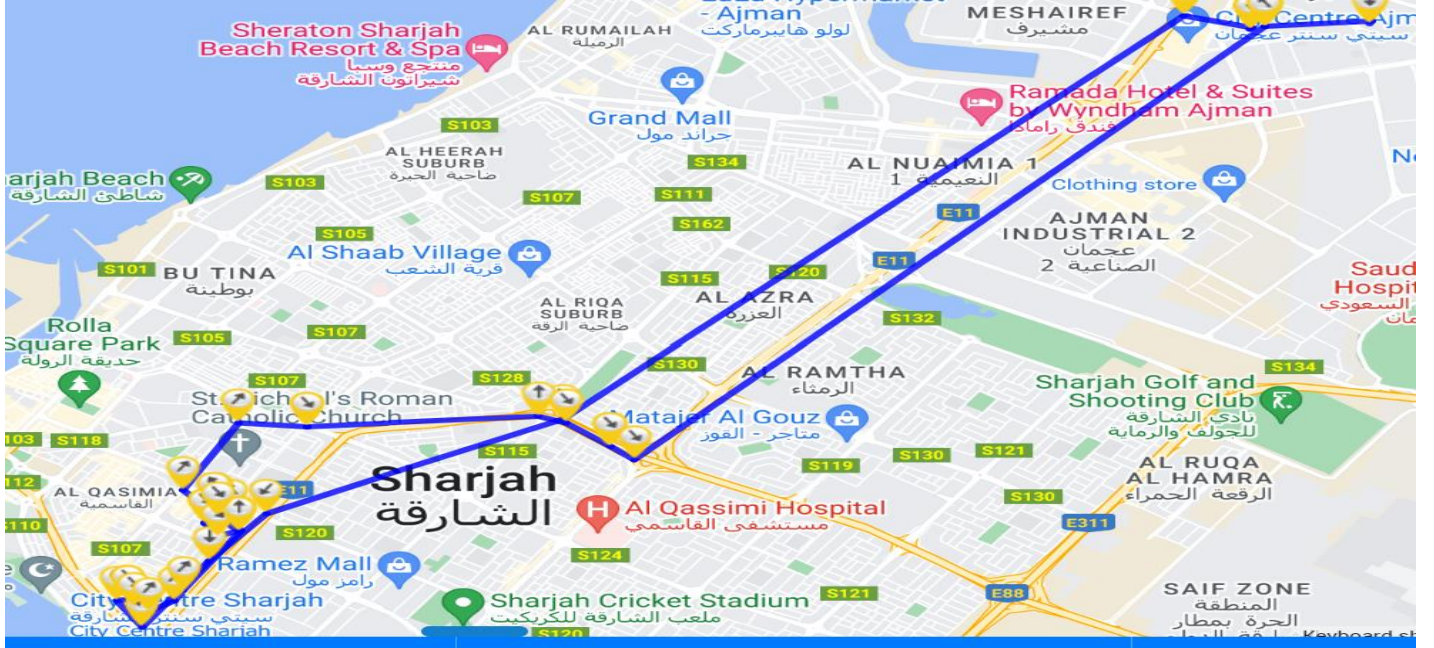

## BUS ROUTES

SI	ROUTE	ETA	SI	ROUTE	ETA
1	Al Bustan Hotel Near Life Pharmacy	06.20 Am	8	Dar al Manaha Stationary	06:28 Am
2	Al Khattab, New Marwan Building	06:22 Am	9	Viva Supermarket\Emco Laundry	06.30 Am
3	Kids Camp	06.23 Am	10	Finland Supermarket	06.33 Am
4	Amber Supermarket	06:24 Am	11	Aster Pharmacy	06.35 Am
5	Ibn Pharmacy\Al Ateeq Building	06.25 Am	12	Al Dalia Supermarket	06:38 Am
6	Al Ateek Building, Al Madina	06:27 Am	13	Al Maha Regency Hotel	06.40 Am
7	Crystal Plaza Hotel	06.28 Am	14	Habitat Al Jurf	07:10 Am

# BUS NO:49

SHARJAH ZONE -2

SHARJAH

**DRIVER**

Mr. VISAKH SASEENDRAN

☎ 0563169411

**CONDUCTOR**

Ms. LORENA PAGDATOON

## BUS ROUTES

SI	ROUTE	ETA	SI	ROUTE	ETA
1	Parthas, Bigbazar	06.05 Am	7	Sharjah Coop	06.20 Am
2	Lulu Exchange	06.10 Am	8	Real Estate, Tulip Pharmacy	06.30 Am
3	Chicken World	06.11 Am	9	Rainbow Steak, Austin Gym	06.33 Am
4	Alliance Building	06.15 Am	10	Aster Diagnostic	06.35 Am
5	Kraz Supermarket	06.16 Am	11	Megamall Front	06.40 Am
6	City Tower	06.19 Am	12	Habitat Jurf	07.10 Am