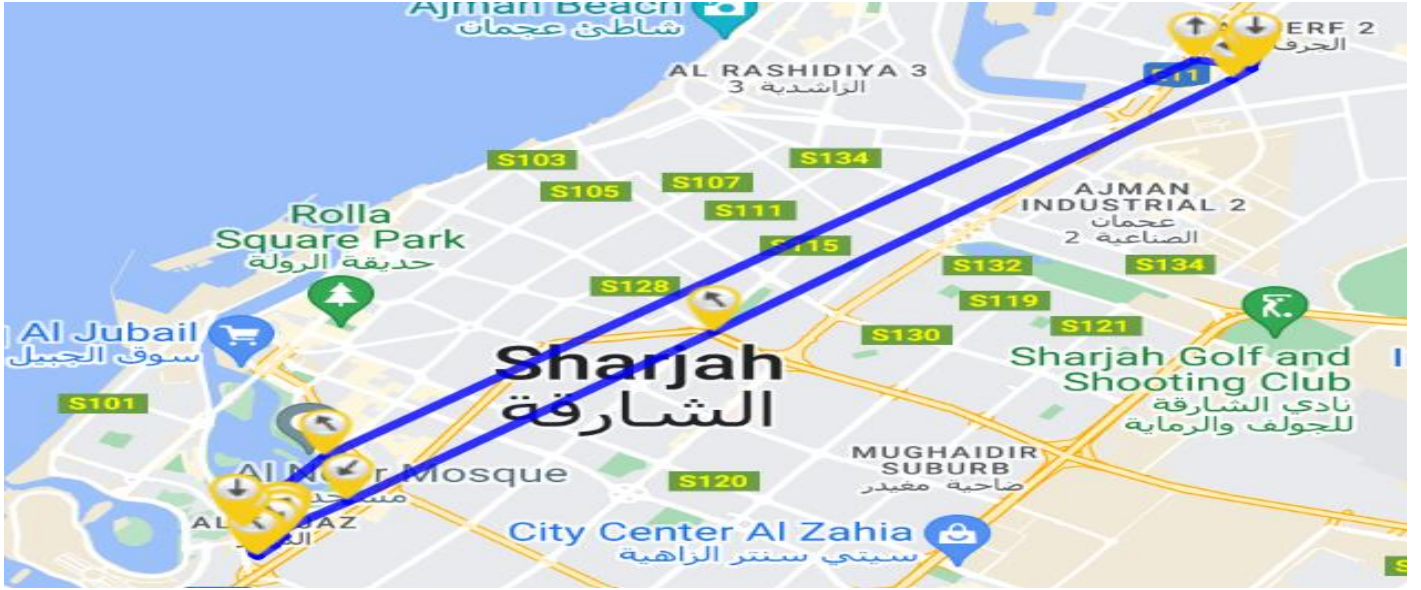

BUS NO:53

SHARJAH ZONE -2

SHARJAH

DRIVER:

Mr. AMRITPAL SINGH

☎ 0525125304