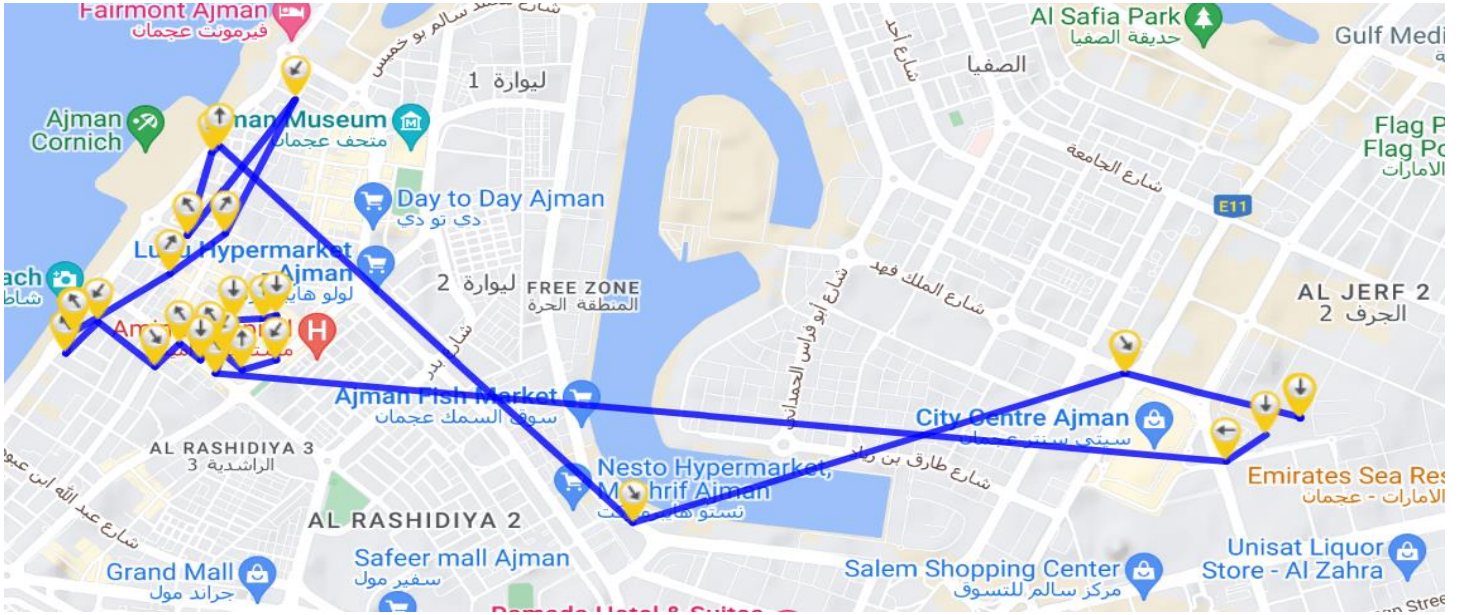

BUS NO:12

AJMAN ZONE 1
AJMAN

DRIVER

Mr. SUNIL SADANANDAN

☎ 0569869990