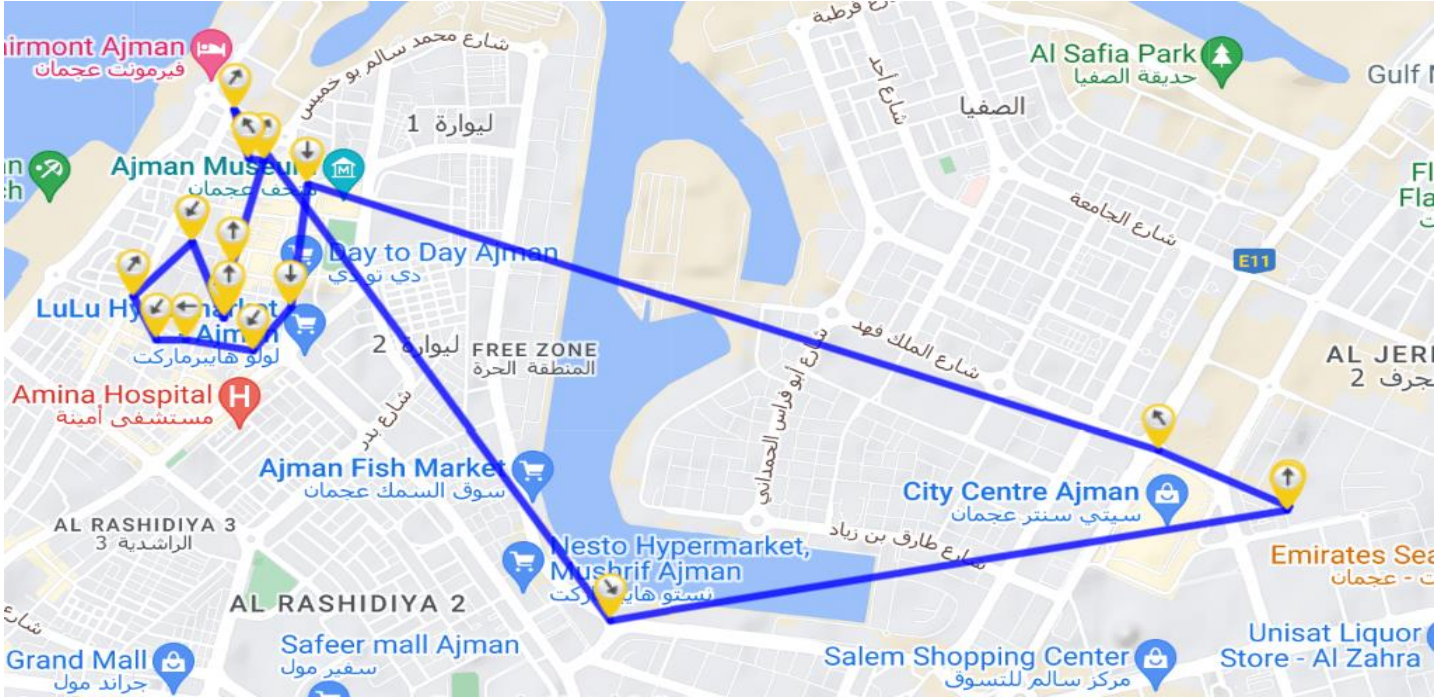

BUS NO:13

AJMAN ZONE 1
AJMAN

DRIVER

Mr. KHURRAM SHAHZAD
☎ 0552080313