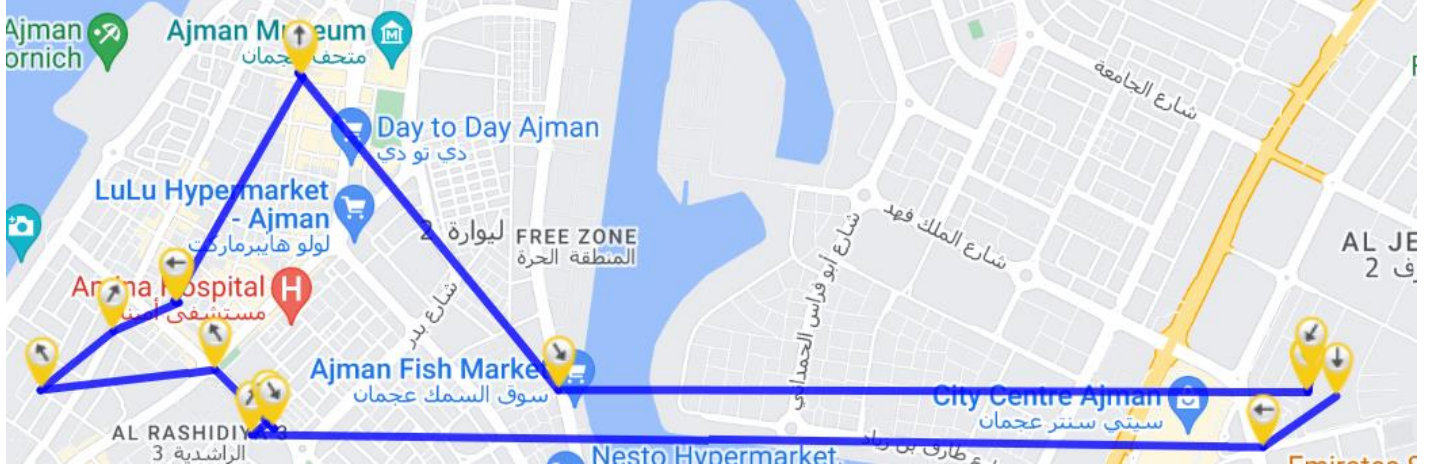

BUS NO:10

AJMAN ZONE 1
AJMAN

DRIVER

Mr. BAKHT RASHAD

☎ 058540797