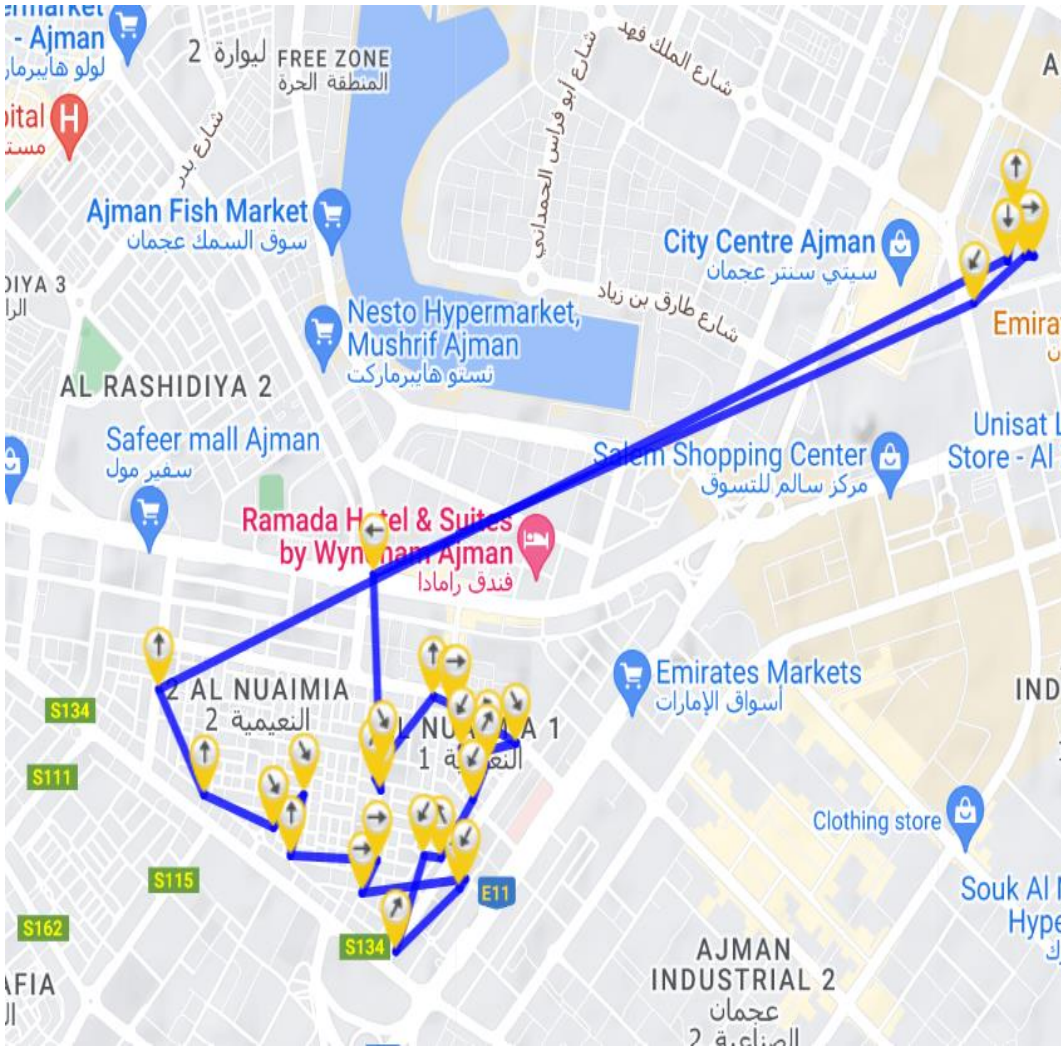

BUS NO:24

AJMAN ZONE 1
AJMAN

DRIVER:

Mr. JAVED AKHTAR

☎ 0552014830