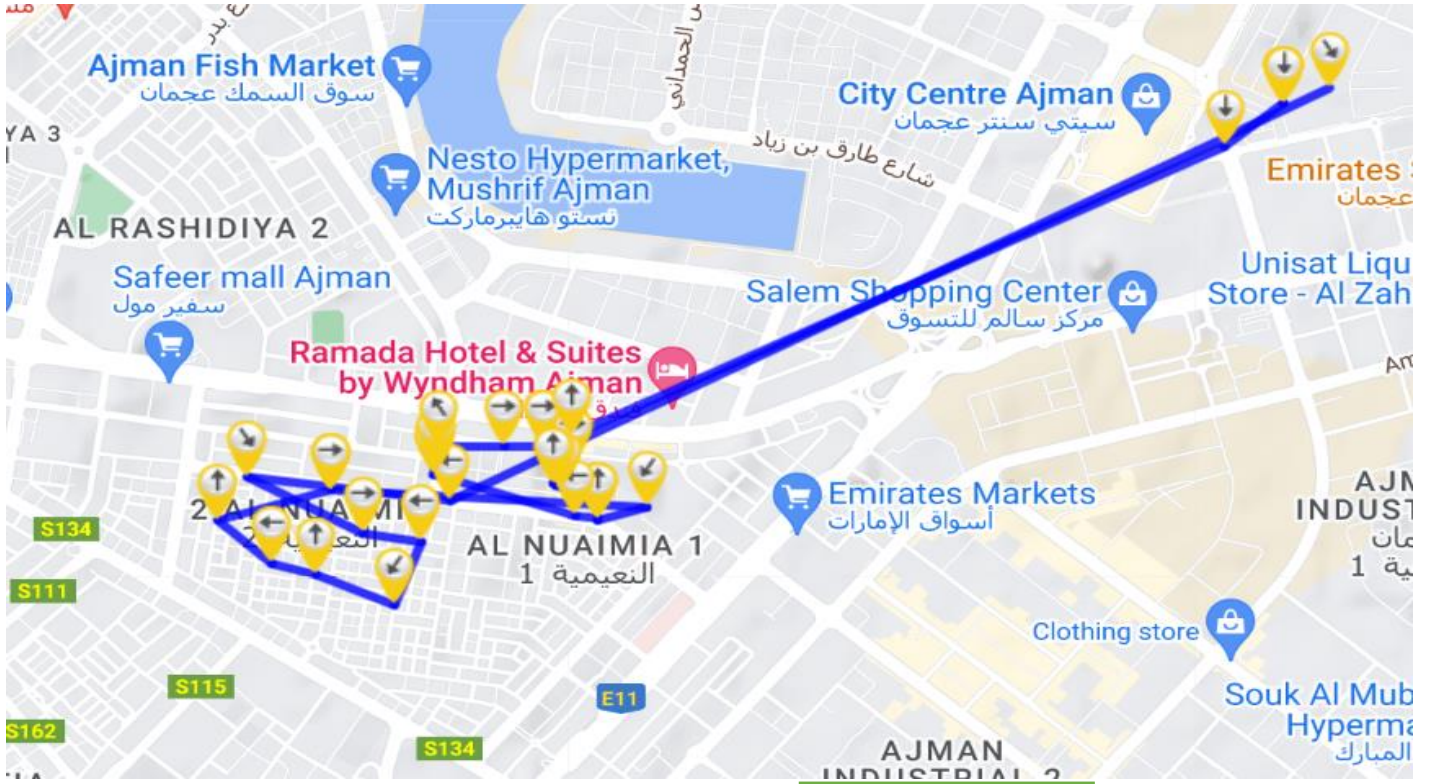

BUS ROUTES

SI	ROUTE	ETA	SI	ROUTE	ETA
1	Oranging Tower	06.30 Am	5	Post Office	06.40 Am
2	Nesto Liwara2	06.33 Am	6	Oriyon Tower	06.50 Am
3	Medilist	06.35 Am	7	Fish market	06.55 Am
4	Adcb Bank	06.37 Am	8	Hbt Jurf	07.15 Am

BUS NO:21

AJMAN ZONE 1
AJMAN

DRIVER

Mr. MANAF MAHEEN
☎ 05530216904

CONDUCTOR

Ms. LIYA JOSE
☎ 0558928533

BUS ROUTES

SI	ROUTE	ETA	SI	ROUTE	ETA
1	Al Madina Supermarket Rashidiya 3	06.35 Am	6	Pearl Tower	06.42 Am
2	Awwal Madina Supermarket Rashidiya	06.36 Am	8	Rawabi Opposite Rashidiya 3	06.45 Am
3	Pakistan Masjid Side	06.37 Am	9	Jasmin Building\Al Madhina	06.50 Am
4	Yellow River Car Wash	06.38 Am	10	Hbt Jurf	07.00 Am
5	Al Asli Supermarket	06.40 Am			

BUS ROUTES

SI	ROUTE	ETA	SI	ROUTE	ETA
1	Paris Tower	06.10 Am	7	Sharjah Coop Front Side	06.40 Am
2	Pakistani Restraunt\Velocity Gym	06.12 Am	8	Ajman Bank Backside	06.45 Am
3	Aster Pharmacy\Al Talal Supermarket	06.18 Am	9	Ajman Bank Frontside	06.50 Am
4	British School Side	06.20 Am	10	Splash Centre\Luluat\Dominos	06.55 Am
5	Hot Burger \Adnoc Area	06.27 Am	11	Rak Ceramic Building	06.58 Am
6	British School Backside	06.35 Am	12	Hbt Jurf	07.15 Am

BUS NO:23

AJMAN ZONE 1
AJMAN

DRIVER

Mr. MUHAMMAD IRFAN
☎ 0559139188

CONDUCTOR

Ms. AMANJOT KAUR
☎ 0528570537

BUS ROUTES

SI	ROUTE	ETA	SI	ROUTE	ETA
1	Nuaimiya 2 Elaj Medical Centre	06.10 Am	10	Near Makkah Pharmacy Nuaimiya1	06.41 Am
2	Ibrahim Building Nuaimiya2	06.14 Am	11	Cococola	06.45 Am
3	Back Side Nuaimiya Park	06.17 Am	12	Green Building	06.45 Am
4	Oud Mith	06.20 Am	13	Life Pharmacy	06.50 Am
5	Nuamiya Park	06.22 Am	14	Al Madeena Supermarket	06:50 Am
6	Chota Signal Main Road Corner	06.27 Am	15	Nuaimiya Tower Backside	06.52 Am
7	Al Mohari butilding	06.30 Am	16	Al waha street	06:55 Am
8	Realestate	06.31 Am	17	Al Jurf	07:10 Am
9	Huwai Shop	06:30 Am			