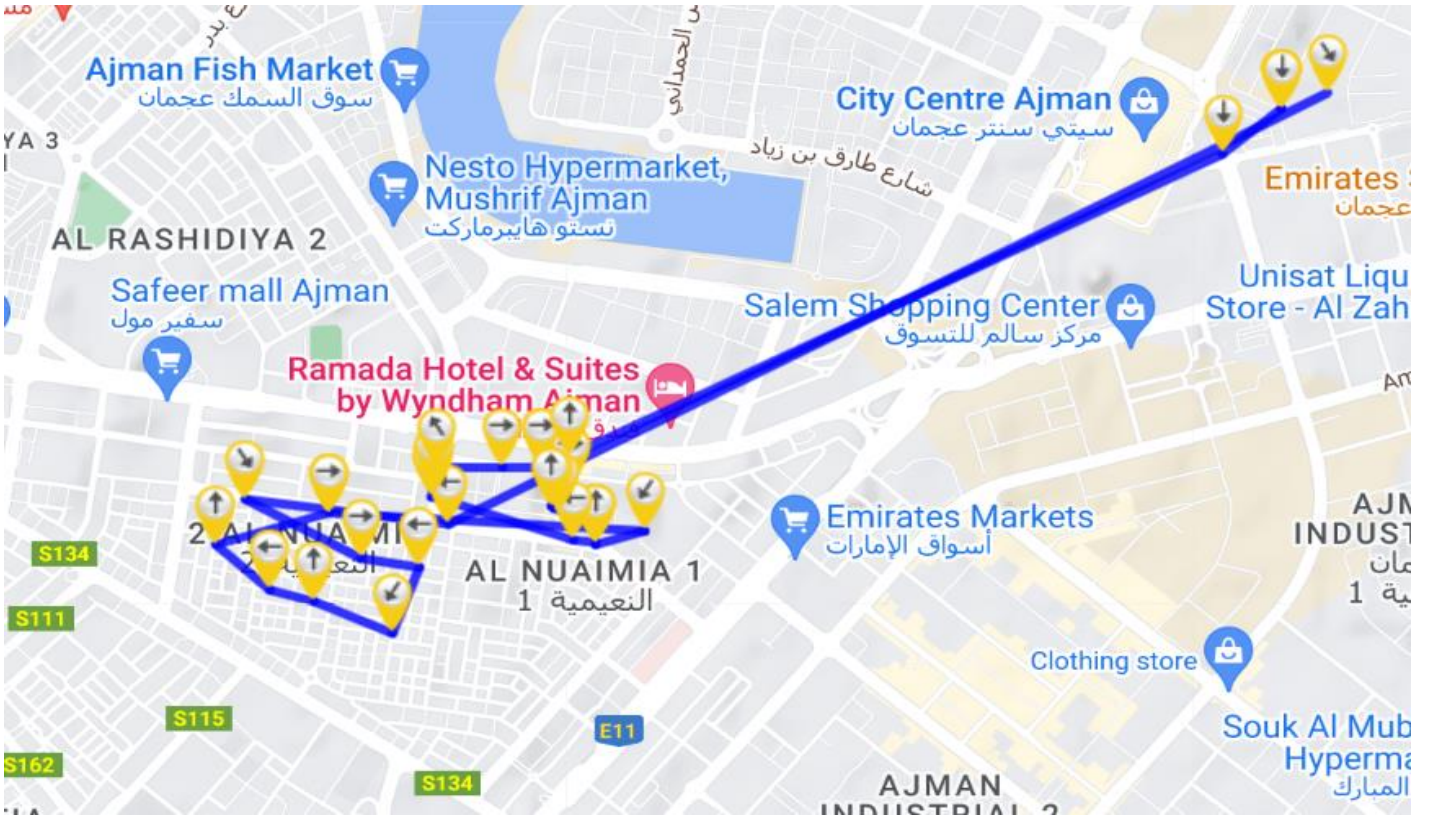

BUS NO:25

AJMAN ZONE 1
AJMAN

DRIVER

Mr. IBRAHIM BADUSHAH
☎ 0567510922