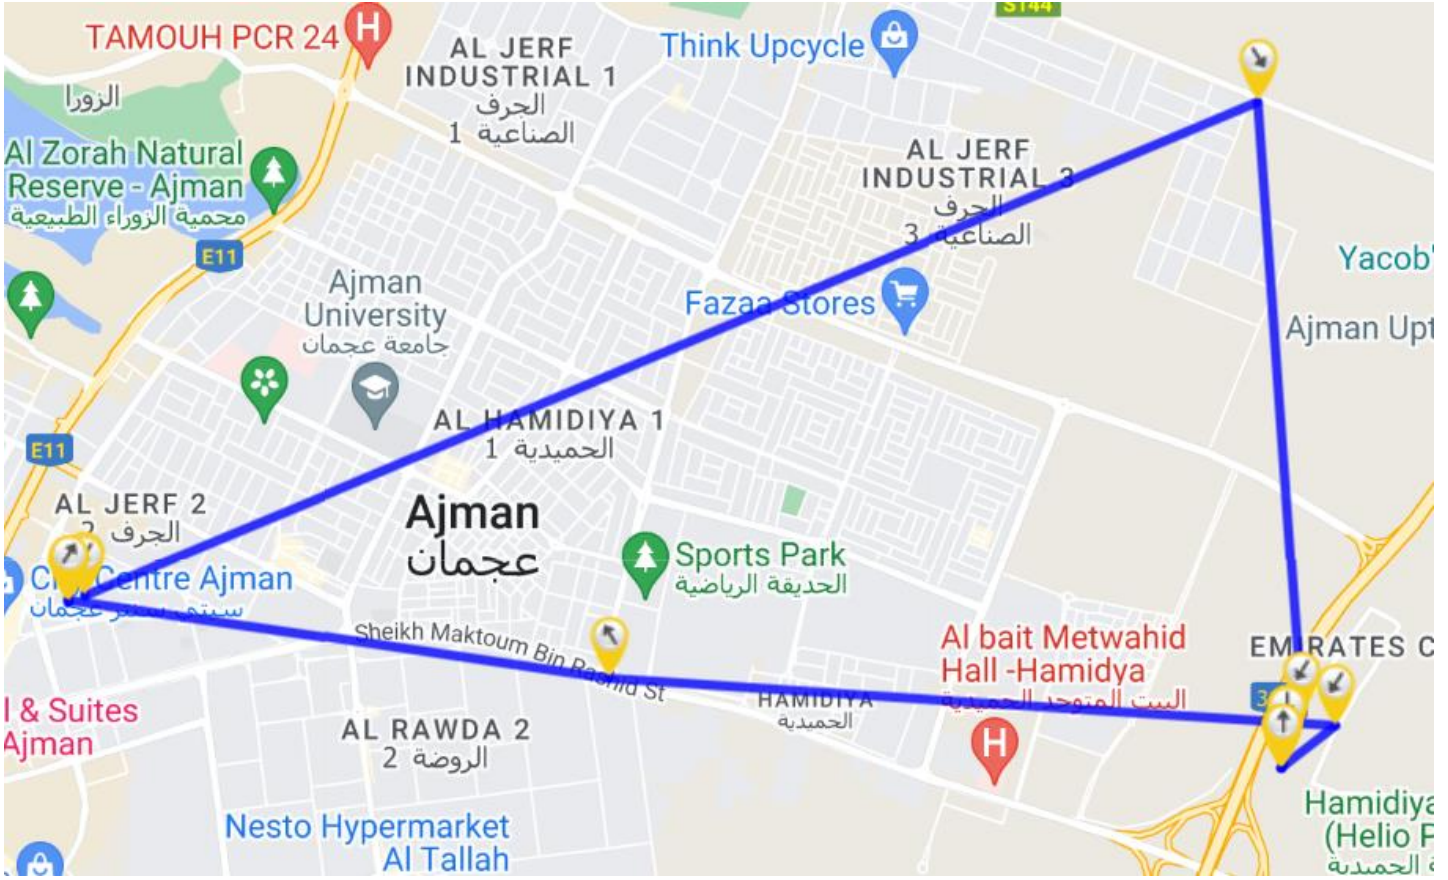

BUS NO:30

AJMAN ZONE 1
AJMAN

Driver

Mr. JAYAKUMAR K.K
☎ 0526342118

CONDUCTOR

Ms. SHEEJA
☎ 0551681400

BUS ROUTES

SI	ROUTE	ETA	SI	ROUTE	ETA
1	Hamidiya 1	06.15 Am	8	China Mall	06.50 Am
2	Hamidiya 1	06.20 Am	9	Safeer Mall Backside	07.00 Am
3	Indian Association	06.25 Am	11	Aman Buidling	07:01 Am
4	Jurf 3	06.25 Am	10	National School	07.05 Am
5	Outletmall Back Side	06.35 Am	11	Delta Front Side	07.10 Am
6	Woodlen Park Back Side	06.40 Am	12	Hbt Jurf	07.16 Am
7	Ajman Jail	06.45 Am			

BUS NO:31

AJMAN ZONE 2
AJMAN

DRIVER

Mr. ANVER
☎ 0522599546

CONDUCTOR

Ms. JAYAPRABHA
☎ 0551681426

BUS ROUTES

SI	ROUTE	ETA	SI	ROUTE	ETA
1	Woodlen Park Near Adnoc Petrol Pump	06.20 Am	6	Laveder Tower	06.40 Am
2	Gold Crest Tower	06.30 Am	7	C 9	06.45 Am
3	Lake Tower	06.33 Am	8	C 6	06.48 Am
4	Lillys Tower	06.35 Am	9	HBT, Al Jurf	07.10 Am