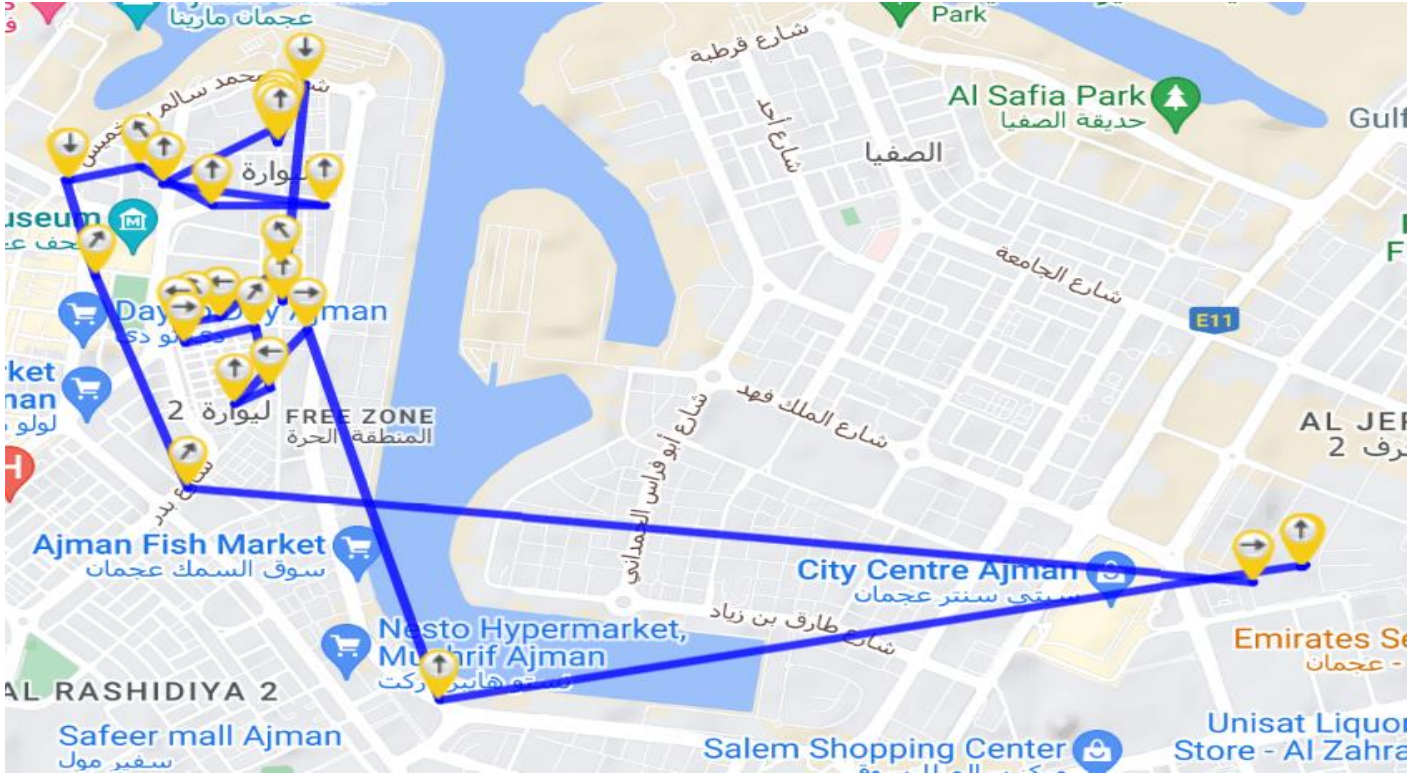

BUS NO:18

AJMAN ZONE 1

AJMAN

DRIVER

Mr. ABUBACKER

☎ 503603108