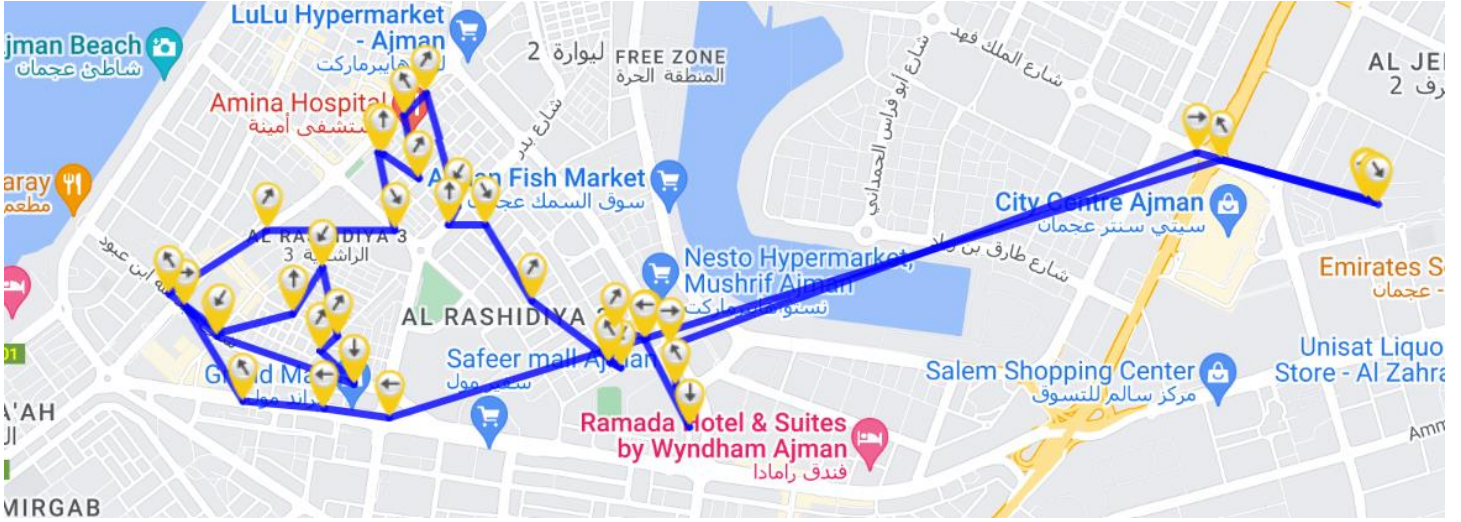

BUS NO:35

AJMAN ZONE 1
AJMAN

DRIVER

Mr. ABDUL RAHOOF

☎ 0502486221