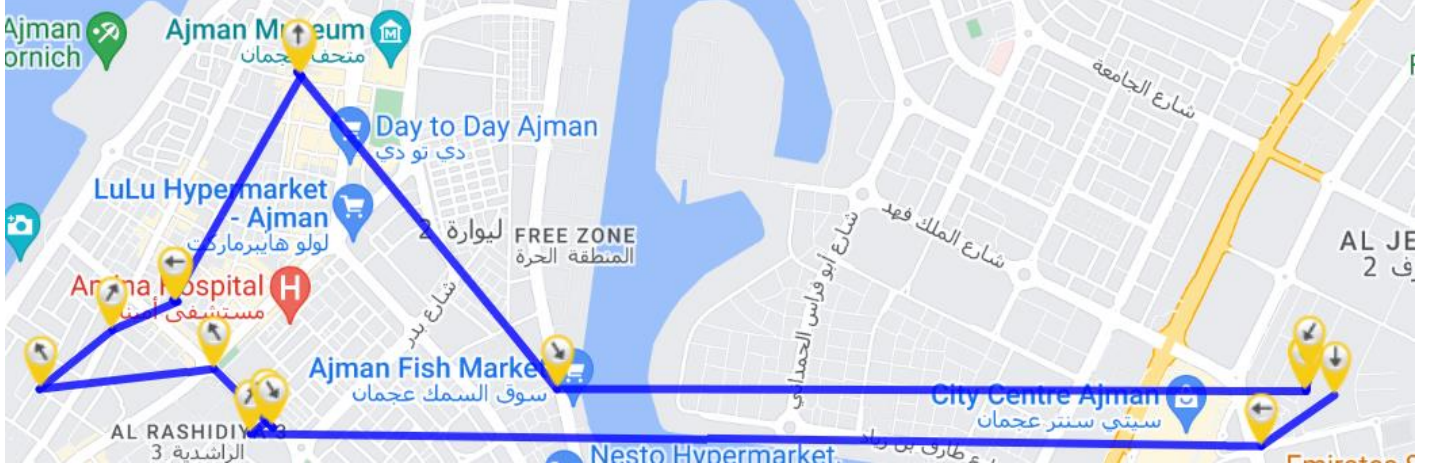

BUS NO:34

AJMAN ZONE 1
AJMAN

DRIVER

Mr. MOHAMMED MUSA

☎ 059985062