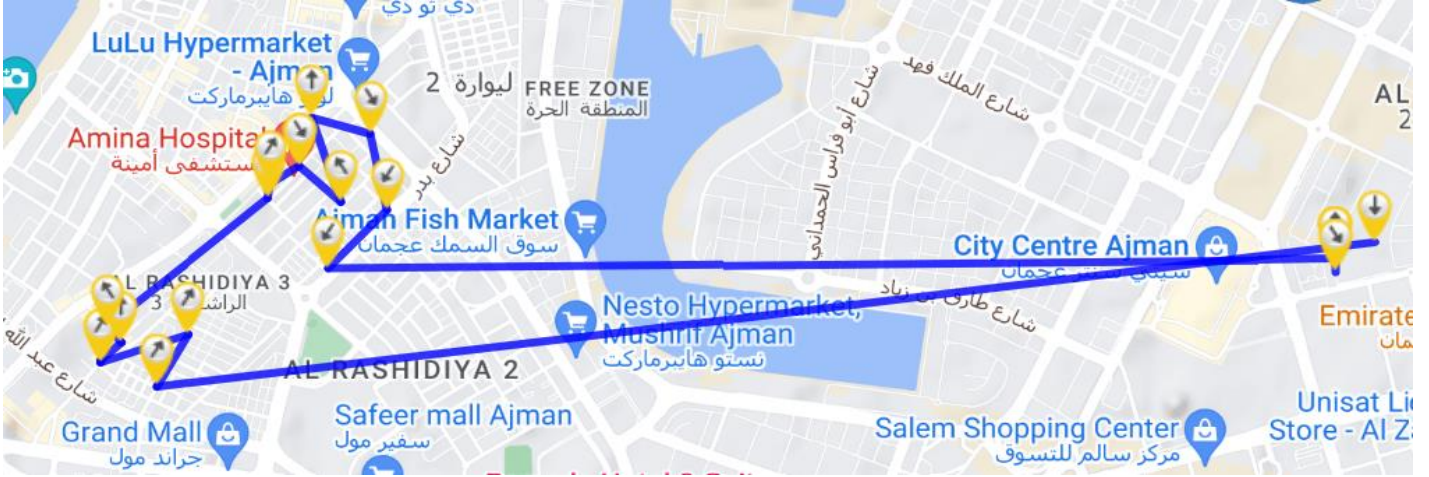

BUS ROUTES

SI	ROUTE	ETA	SI	ROUTE	ETA
1	Giant Supermarket	06:20 Am	10	Sarah Hotel	06:45 Am
2	Baniyas Supermarket	06:25 Am	11	Bin Quadir Building	06:50 Am
3	Madina Souk	06:25 Am	12	Safari Hotel	06:50 Am
4	Nakeel Building	06:28 Am	13	Almay Supermarket	06:52 Am
5	Geepas Building	06:30 Am	14	Berlin Cafe	06:53 Am
6	Rumailah Tower	06:32 Am	15	Marina1 & 2 Building	06:55 Am
7	Zam Zam Water Opposite	06:35 Am	16	Masjid Chronic Road	06:55 Am
8	Chronic Tower	06:40 Am	17	Tulipp In Hotel Apartment	06:56 Am
9	Al Manama Building	06:42 Am	18	Habitat Jurf	07:15 Am

BUS ROUTES

SI	ROUTE	ETA	SI	ROUTE	ETA
1	Ajman One Tower 8,7,6,4	06.20 Am	6	Al Safar, Al Madina, Orange Villa	06.40 Am
2	Nesto, One Tower 1,2	06.25 Am	7	Backside Al Moumineen	06.40 Am
3	One Tower 12,11	06.30 Am	8	Crystal Tower	06.45 Am
4	Wadeeha Garments	06.32 Am	9	Mr.Baker, Verona Roundabout	06:50 Am
5	Grand Mall, Tech Tower	06.35 Am	10	Hbt Jurf	07.05 Am
6	Awtad Real Estate, Lactus Saloon	06.37 Am			

BUS NO:15

AJMAN ZONE 1
AJMAN

DRIVER

Mr. MOHAMMED SALEEM
☎ 0503771259

CONDUCTOR

Ms. AARATI CHHETRI
☎ 0558415097

BUS ROUTES

SI	ROUTE	ETA	SI	ROUTE	ETA
1	Ajman Yellow Laundry	06.15 Am	5	Escape Tower Line	06.36 Am
2	Al Sawan Supermarket	06.20 Am	6	Ameena Hospital To Almaya	06.40 Am
3	Pakistan Supermarket Line	06.25 Am	7	K.M	06.45 Am
4	Ladies Park Round Abort	06.35 Am	8	Adcb Opposite	06.50 Am

BUS ROUTES

SI	ROUTE	ETA	SI	ROUTE	ETA
1	Oranging Tower	06.30 Am	5	Post Office	06.40 Am
2	Nesto Liwara2	06.33 Am	6	Oriyon Tower	06.50 Am
3	Medilist	06.35 Am	7	Fish market	06.55 Am
4	Adcb Bank	06.37 Am	8	Hbt Jurf	07.15 Am