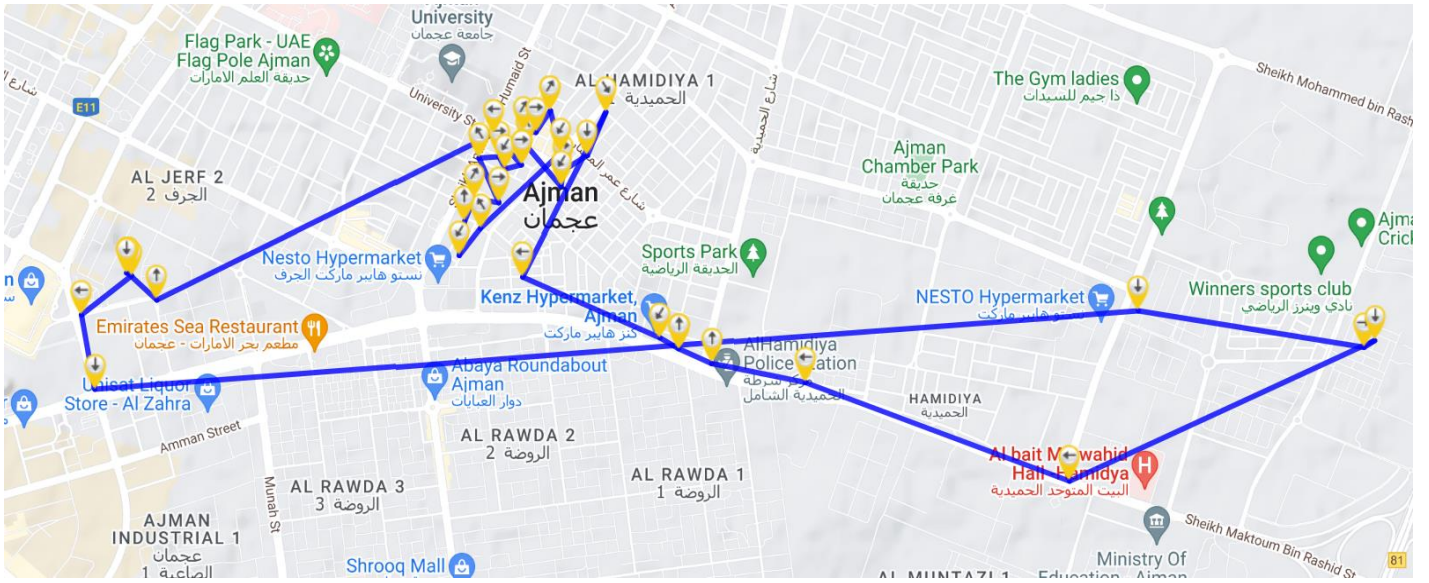

BUS NO:29

AJMAN ZONE 1 & 2

AJMAN

Driver

Mr. SHAMNAD

☎ 0545498936