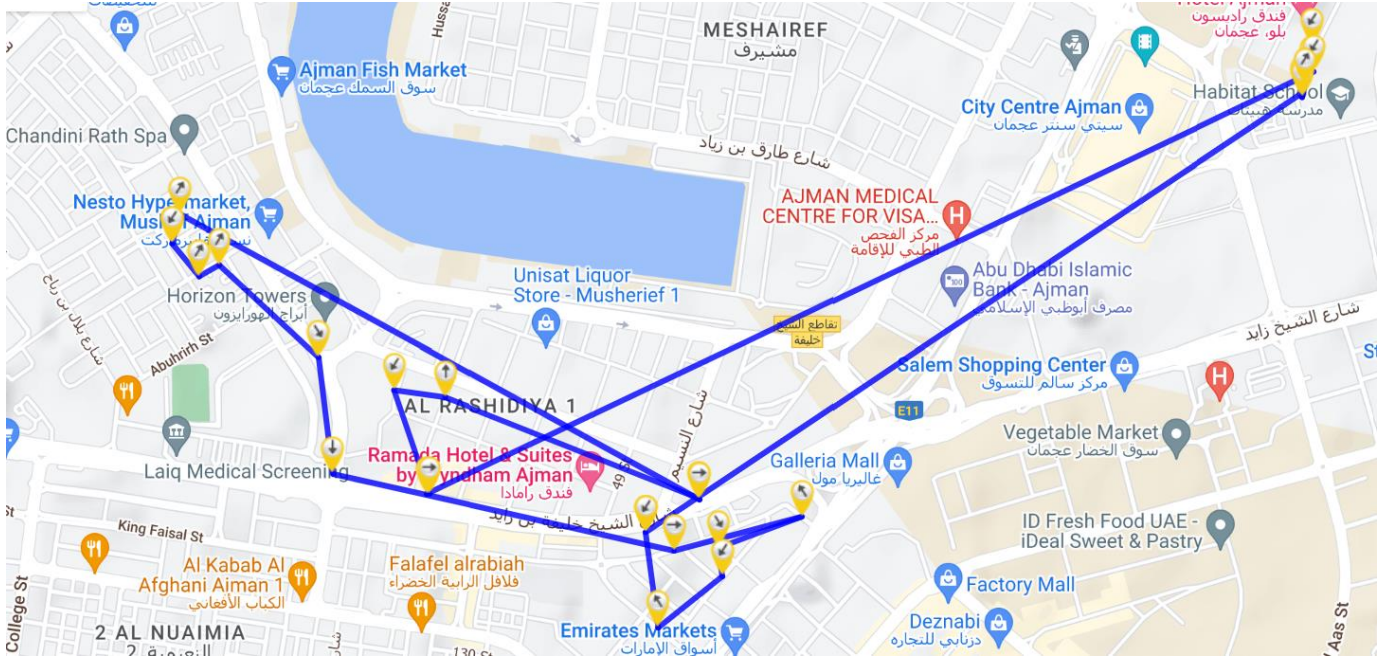

BUS ROUTES

SI	ROUTE	ETA	SI	ROUTE	ETA
1	Rumaila 3, Baloochi Area	06:20 Am	6	Rumallah Tower	06:38 Am
2	Rumailah2 Villa Ajman Corporative	06:25 Am	7	Talba Supermarket	06:45 Am
3	Teacher Villa	06:28 Am	8	Fish Market Bus Stop	06:50 Am
4	Villa 53	06:30 Am	9	HBT Jurf	07:05 Am
5	Jam Jam Roundabout	06:32 Am			

BUS NO:11

AJMAN ZONE 1
AJMAN

DRIVER

Mr. SALIH
☎ 0527542870

CONDUCTOR

Ms. RAOOFA BEEGAM
☎ 0505709583

BUS ROUTES

SI	ROUTE	ETA	SI	ROUTE	ETA
1	Golden Tower	06:10 Am	7	B8	06:30 Am
2	Clock Tower	06:13 Am	8	Al Hakmah Privet School	06:40 Am
3	Nmc Hospital	06:15 Am	9	Lahab Cafeteria	06:50 Am
4	Pakitani Masjid	06:23 Am	10	Matrooshi Supermarket	06:55 Am
5	Rashidiya Alshaq Bakery	06:28 Am	11	Habitat Jurf	07:15 Am
6	B7	06:30 Am			

BUS ROUTES

SI	ROUTE	ETA	SI	ROUTE	ETA
1	Giant Supermarket	06:20 Am	10	Sarah Hotel	06:45 Am
2	Baniyas Supermarket	06:25 Am	11	Bin Quadir Building	06:50 Am
3	Madina Souk	06:25 Am	12	Safari Hotel	06:50 Am
4	Nakeel Building	06:28 Am	13	Almay Supermarket	06:52 Am
5	Geepas Building	06:30 Am	14	Berlin Cafe	06:53 Am
6	Rumailah Tower	06:32 Am	15	Marina1 & 2 Building	06:55 Am
7	Zam Zam Water Opposite	06:35 Am	16	Masjid Chronic Road	06:55 Am
8	Chronic Tower	06:40 Am	17	Tulipp In Hotel Apartment	06:56 Am
9	Al Manama Building	06:42 Am	18	Habitat Jurf	07:15 Am

BUS ROUTES

SI	ROUTE	ETA	SI	ROUTE	ETA
1	Opp.Yellow Car Wash	06.15 Am	9	Thelal	06.26 Am
2	Near Shahid Used Furniture	06.16 Am	10	Mushriff Villa 10,8,7,4	06.30 Am
3	Al khor 8	06.20 Am	11	Mushriff Villa 5,7,18	06.45 Am
4	Opposite Shooters Club	06.22 Am	12	Villa 32	06.50 Am
5	Factory Cake	06.23 Am	13	Villa 4	06.50 Am
6	K Street	06.24 Am	14	Villa 7	06.55 Am
7	Al Amana Pharmecy	06.25 Am	15	Hbt Jurf	07.20 Am
8	Tarheeb Supermarket	06.25 Am			