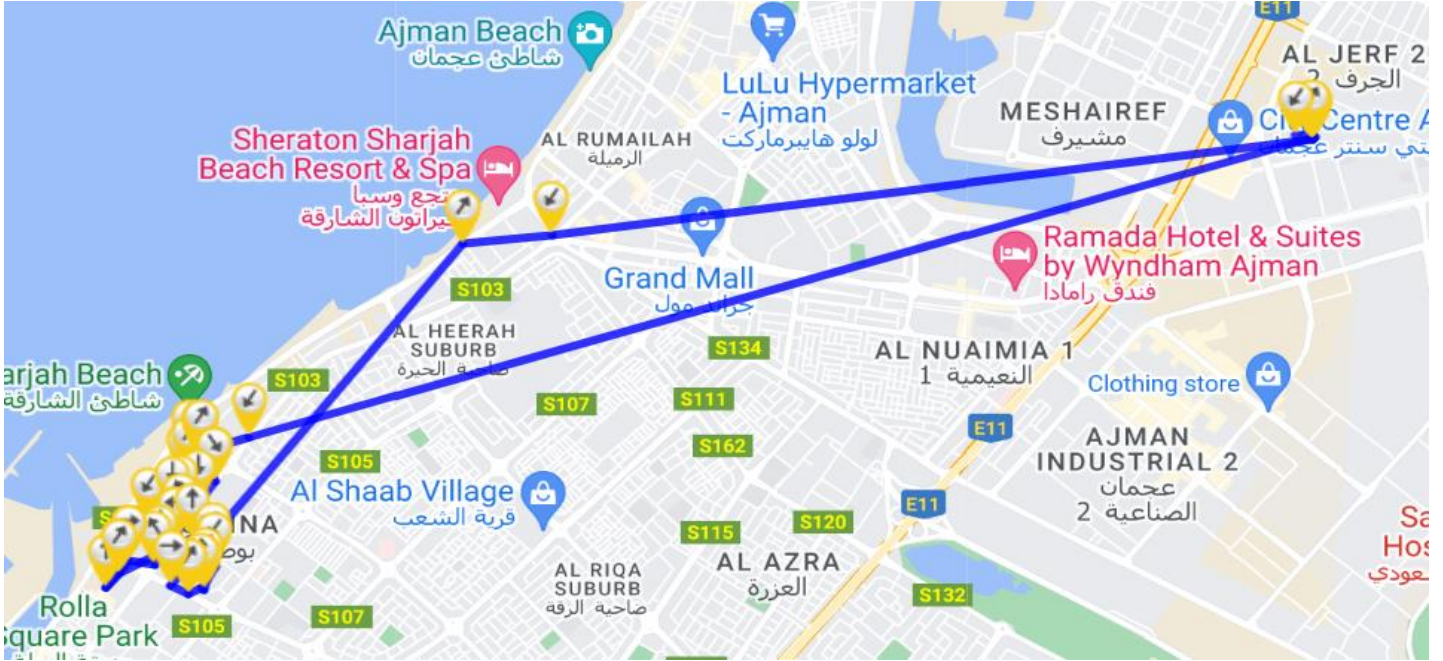

BUS ROUTES

SI	ROUTE	ETA
1	Grand Mall Front	06.10 Am
2	Ajman One Tower	06:20 am
3	Grand Mall Backside	06.15 Am
4	Marhaba Supermarket	06.30 Am
5	Aj Tower	06.35 Am
6	Km Trading	06.40 Am

SI	ROUTE	ETA
7	Hashim Supermarket	06.45 Am
8	Falcon Tower	06.50 Am
9	Rashidiya Tower	07.00 Am
10	Kalpa Bridge Emirates Petrol Pump	07.05 Am
11	Habitat Jurf	07.20 Am

BUS ROUTES

SI	ROUTE	ETA	SI	ROUTE	ETA
1	Helio Park	06:00 AM	5	Yasmeen Villa 20	06.25 Am
2	Helio Park Near	06.05 Am	6	Madina Supermarket	06.35 Am
3	Yasmeen Villa 145	06.10 Am	7	Helio 1	07.00 Am
4	Yasmeen Villa 12	06.11 Am			

BUS NO:37

AJMAN ZONE 1
AJMAN

DRIVER

Mr. FIROS
☎ 0562613959

CONDUCTOR

Mr. SAFEER ABDUL VAHAB
☎ 0526365842

BUS ROUTES

SI	ROUTE	ETA	SI	ROUTE	ETA
1	Nuaimiya Tower	06.05 Am	8	Safer Mall	06.50 Am
2	Delhi Nihari	06.10 Am	9	Sharjah Cooperative Society	06.55 Am
3	Paris Tower	06.12 Am	10	Bank Street	07.00 Am
4	Elag Medical Centre	06.15 Am	11	Metro Medical Centre	07.05 Am
5	Al Majaz Grocery	06.20 Am	12	Istanbul Front	07.10 Am
6	Nesto Side	06.30 Am	13	Habitat Jurf	07.20 Am
7	Al Ain Market	06.35 Am			

BUS NO:38

AJMAN ZONE 1
AJMAN

DRIVER
Mr. SUBAIR
☎ 0527731326

CONDUCTOR
Ms. KAVINDI
☎ 0558413562

BUS ROUTES

SI	ROUTE	ETA	SI	ROUTE	ETA
1	Verona Round Busstop	06.05 Am	9	Radisson Blue Roundabort	06.35 Am
2	Kfc Back Side	06.10 Am	10	Chicken King Butina	06.45 Am
3	Al Fees Villa	06.15 Am	11	Wafi Pharmacy	06.45 Am
4	Al Quleeya	06.20 Am	12	Al Madina Butina Opp	06.50 Am
5	Saudi German Hospital	06.25 Am	13	Fire Station	06.50 Am
6	Adnoc Petrol Pump	06.30 Am	14	Nasir Furniture Opposite	07.00 Am
7	Tourst Food Stuff	06.30 Am	15	Habitat Jurf	07.15 Am
8	Nellara Bridge	06.35 Am			