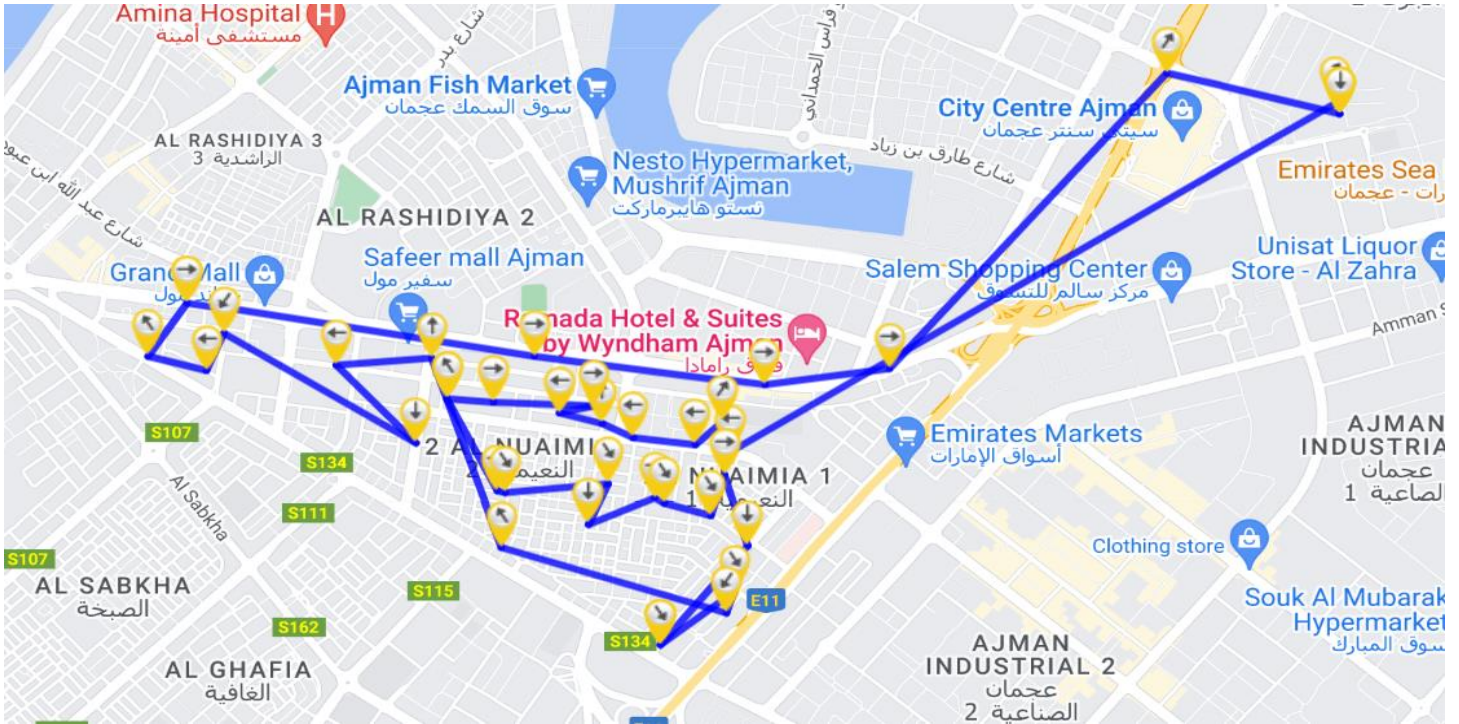

BUS ROUTES

SI	ROUTE	ETA	SI	ROUTE	ETA
1	Nesto Backside Area	06.10 Am	7	Ajman Chamber	06.45 Am
2	Al Bustan Roundabout	06.20 Am	8	Kairali Backside	06.50 Am
3	Gold Souq Opposite	06.25 Am	9	Tayba Supermarket	06.55 Am
4	Zoo Building	06.25 Am	10	Fish Market Opposite	07.00 Am
5	Zamzam Roundabout	06.30 Am	11	Ajman Cooperative Al Khor	07.05 Am
6	Corniche Tower	06.35 Am	12	Habitat School	07.15 Am

BUS ROUTES

SI	ROUTE	ETA
1	Grand Mall Front	06.10 Am
2	Ajman One Tower	06:20 am
3	Grand Mall Backside	06.15 Am
4	Marhaba Supermarket	06.30 Am
5	Aj Tower	06.35 Am
6	Km Trading	06.40 Am

SI	ROUTE	ETA
7	Hashim Supermarket	06.45 Am
8	Falcon Tower	06.50 Am
9	Rashidiya Tower	07.00 Am
10	Kalpa Bridge Emirates Petrol Pump	07.05 Am
11	Habitat Jurf	07.20 Am

BUS ROUTES

SI	ROUTE	ETA	SI	ROUTE	ETA
1	Helio Park	06:00 AM	5	Yasmeen Villa 20	06.25 Am
2	Helio Park Near	06.05 Am	6	Madina Supermarket	06.35 Am
3	Yasmeen Villa 145	06.10 Am	7	Helio 1	07.00 Am
4	Yasmeen Villa 12	06.11 Am			

BUS NO:37

AJMAN ZONE 1
AJMAN

DRIVER

Mr. FIROS
☎ 0562613959

CONDUCTOR

Mr. SAFEER ABDUL VAHAB
☎ 0526365842

BUS ROUTES

SI	ROUTE	ETA	SI	ROUTE	ETA
1	Nuaimiya Tower	06.05 Am	8	Safer Mall	06.50 Am
2	Delhi Nihari	06.10 Am	9	Sharjah Cooperative Society	06.55 Am
3	Paris Tower	06.12 Am	10	Bank Street	07.00 Am
4	Elag Medical Centre	06.15 Am	11	Metro Medical Centre	07.05 Am
5	Al Majaz Grocery	06.20 Am	12	Istanbul Front	07.10 Am
6	Nesto Side	06.30 Am	13	Habitat Jurf	07.20 Am
7	Al Ain Market	06.35 Am			