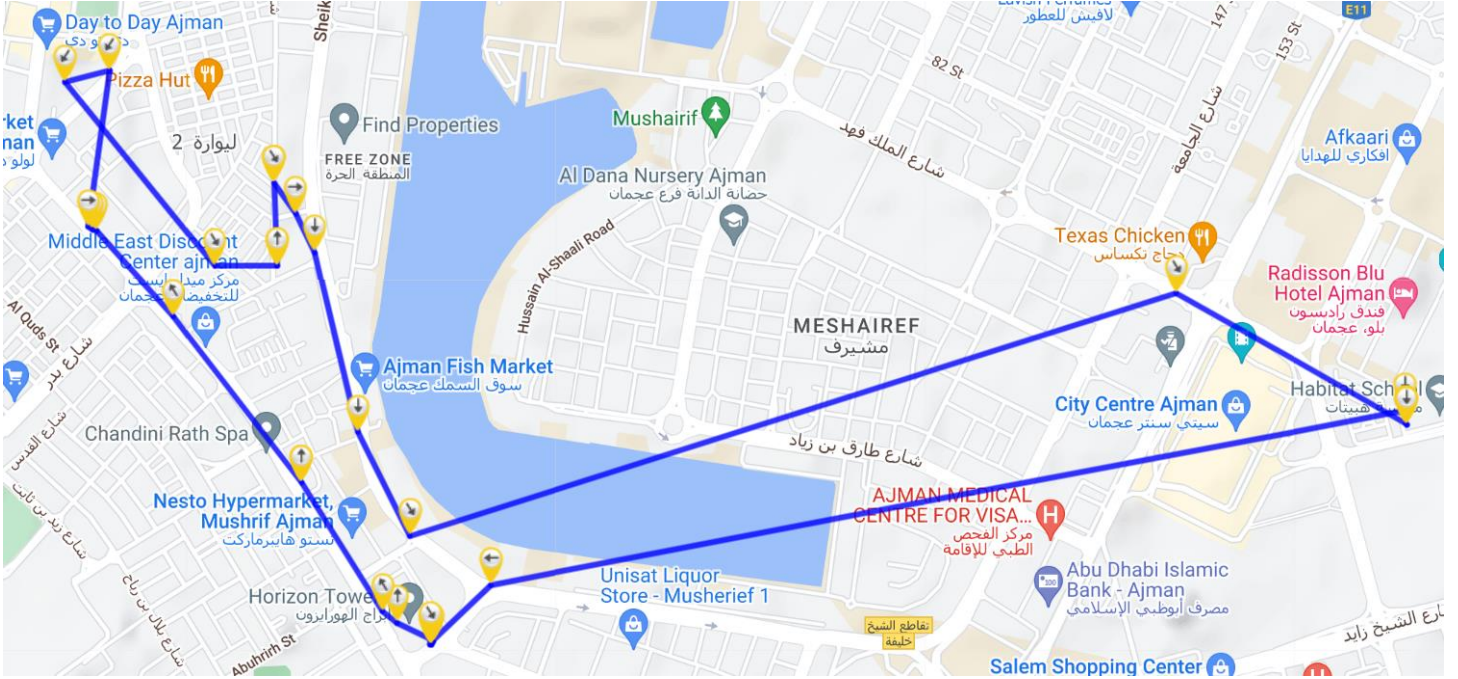

BUS NO:19

AJMAN ZONE 1
AJMAN

DRIVER

Mr. MUMREZ KHAN

☎ 0508295212