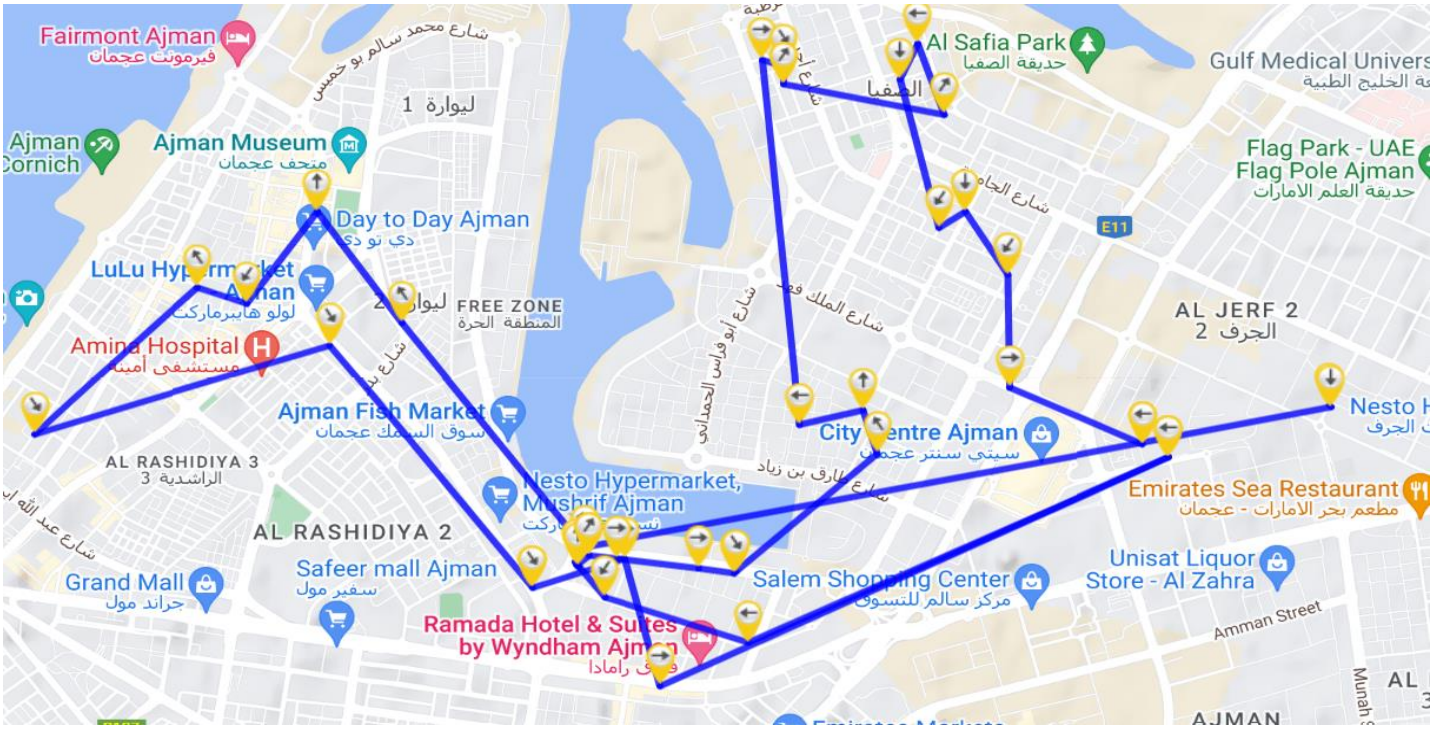

BUS NO:20

AJMAN ZONE 1
AJMAN

DRIVER

Mr. RAJESH VAMA DEVAN

☎ 0526226346