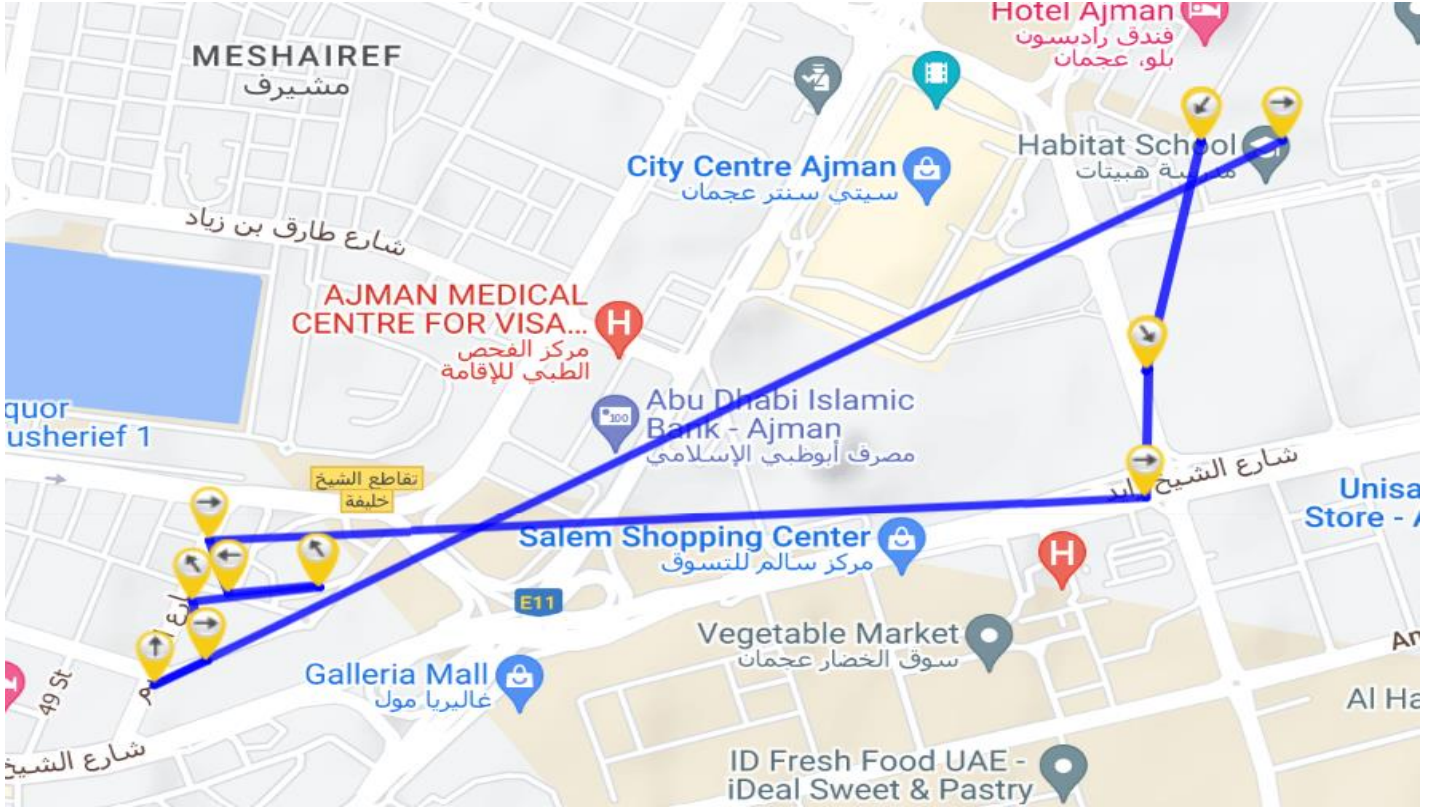

BUS NO:21

AJMAN ZONE 1
AJMAN

DRIVER

Mr. MANAF MAHEEN
☎ 05530216904