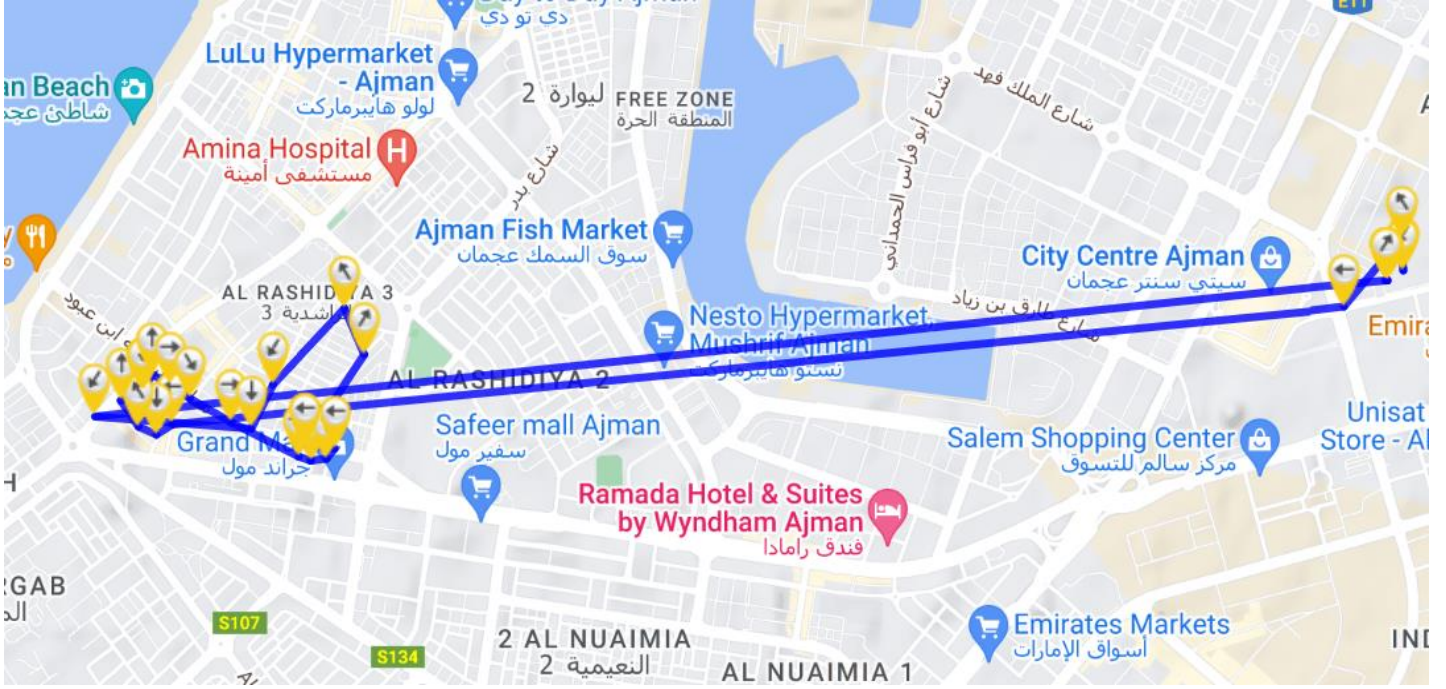

BUS NO:14

AJMAN ZONE 1
AJMAN

DRIVER

Mr. MUHAMMAD QASIM FIRDOUS

☎ 0551932519