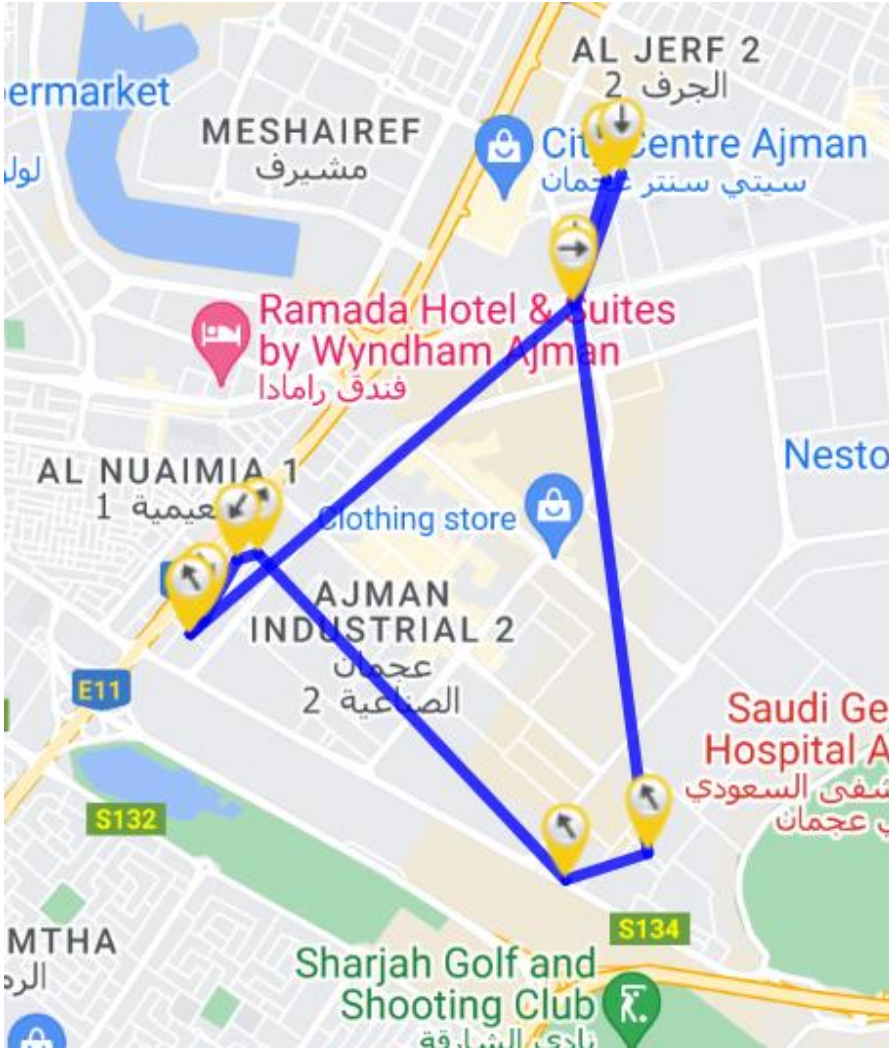

BUS NO:33

AJMAN ZONE 1

AJMAN

DRIVER

Mr. ASHRAF

☎ 0502496811