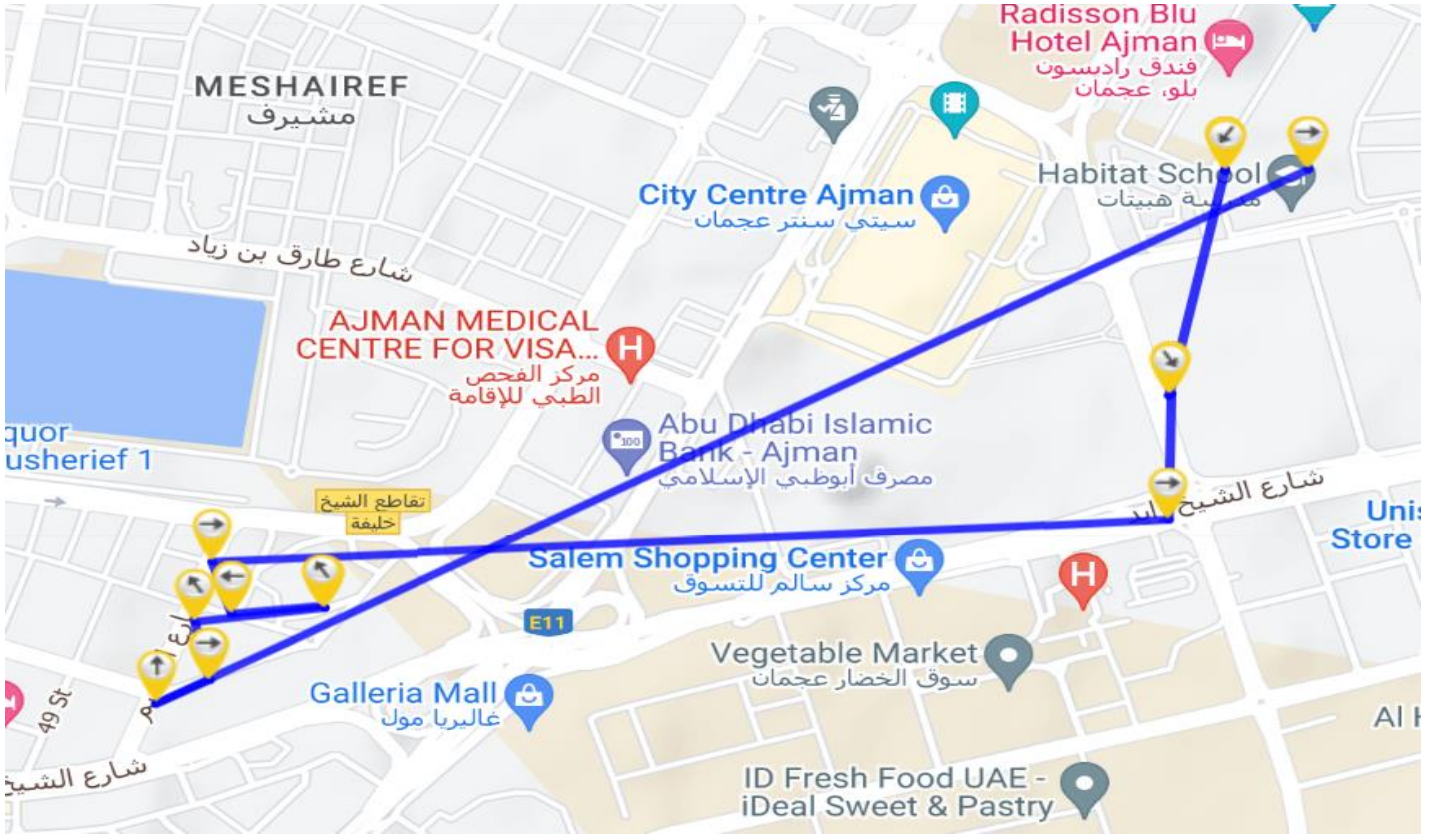

BUS NO:22

AJMAN ZONE 1
AJMAN

DRIVER

Mr. SHAIK AHMED RIAZ

☎ 0557609456