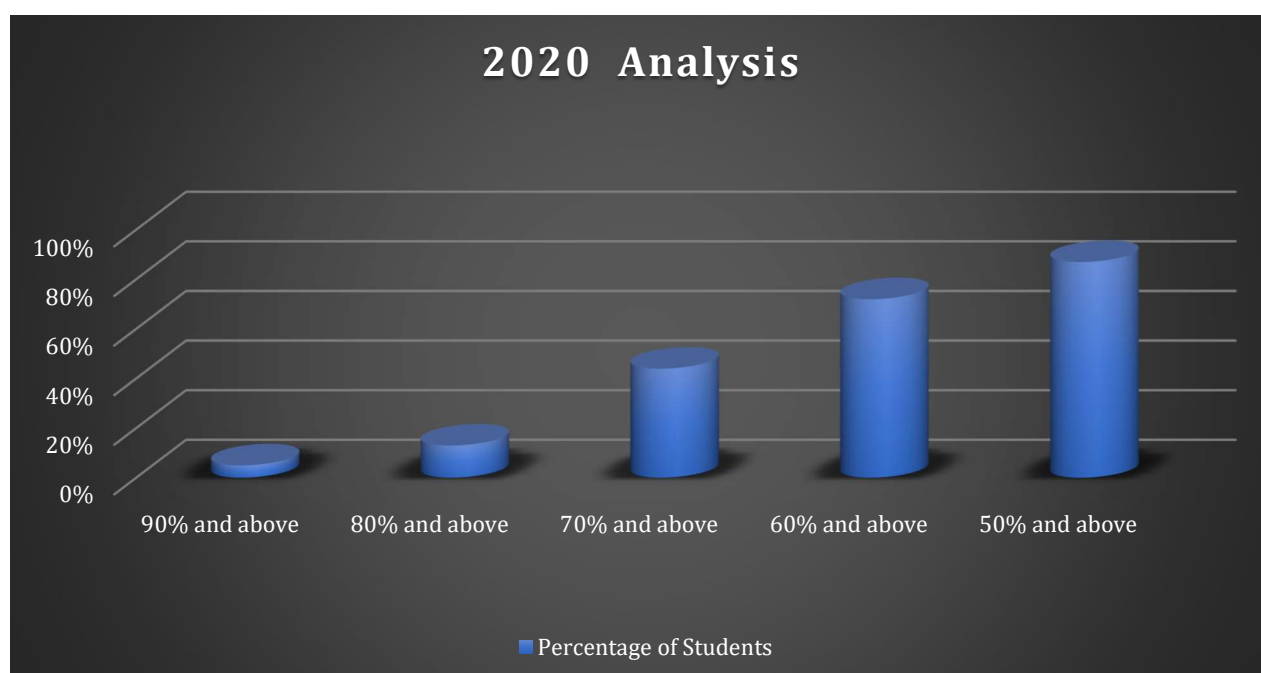

All India Senior School Certificate Examination-2020

CBSE Grade 12

67% pass result from among 54 boys and girls .

In the Science stream, out of 29 students,100% of students secured50% and above, 90% of students secured 60 % and above, 52% of students secured 70% and above, 13% of students secured 80% and above, 3% of students secured 90 % and above.

In the commerce stream, out of 25 students, 80% of students secured 50% and above, 60% of students secured 60 % and above, 40% of students secured 70% and above, 12% of students secured 80% and above,8% of students secured 90% and above.

Top Scores in GMS

- In science stream with 95.2%
- In commerce stream with 92.6%

Scored	Percentage of Students	Number of Students
90% and above	5%	3
80% and above	13%	7
70% and above	44%	24
60% and above	72%	39
50% and above	87%	47