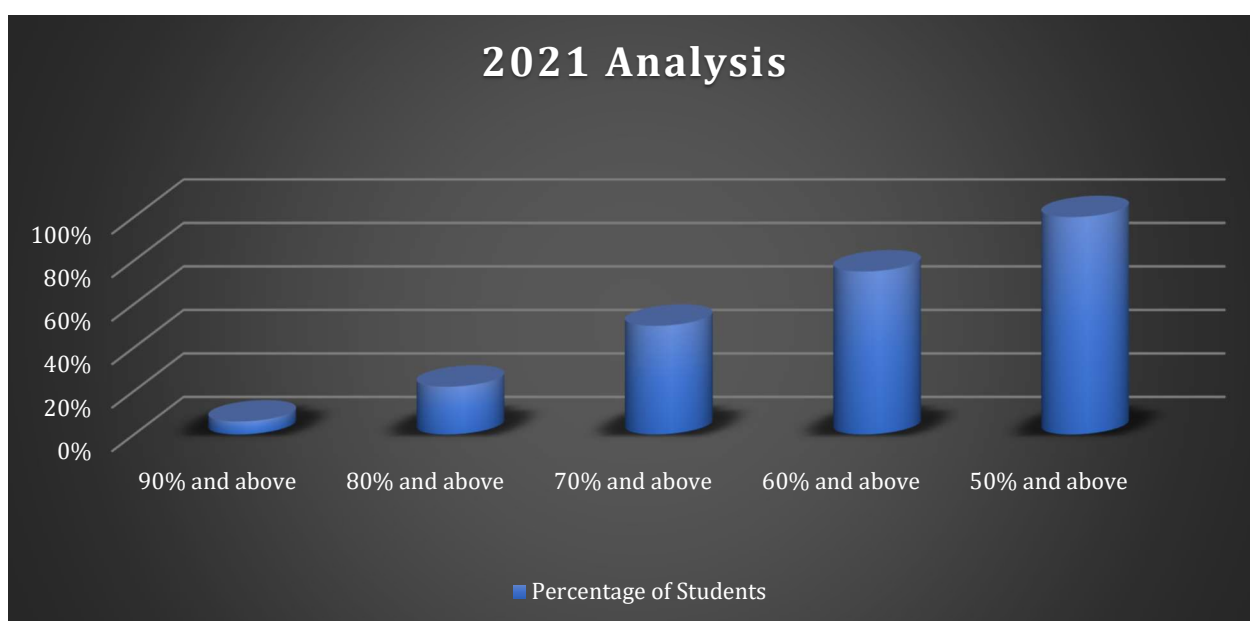

All India Senior School Certificate Examination-2021

CBSE Grade 12

100% pass result from among 85 boys and girls .

In the Science stream, out of 43 students, 100% of students secured 50% and above, 88% of students secured 60 % and above, 67% of students secured 70% and above, 28% of students secured 80% and above , 4% of students secured 90 % and above.

In the commerce stream, out of 42 students,100% of students secured 50% and above, 62 % of students secured 60 % and above, 19% of students secured 70% and above.

Top Scores in GMS

- In science stream with 95.4%
- In commerce stream with 93.4%

Scored	Percentage of Students	Number of Students
90% and above	6%	5
80% and above	22%	19
70% and above	50%	43
60% and above	75%	64
50% and above	100%	85