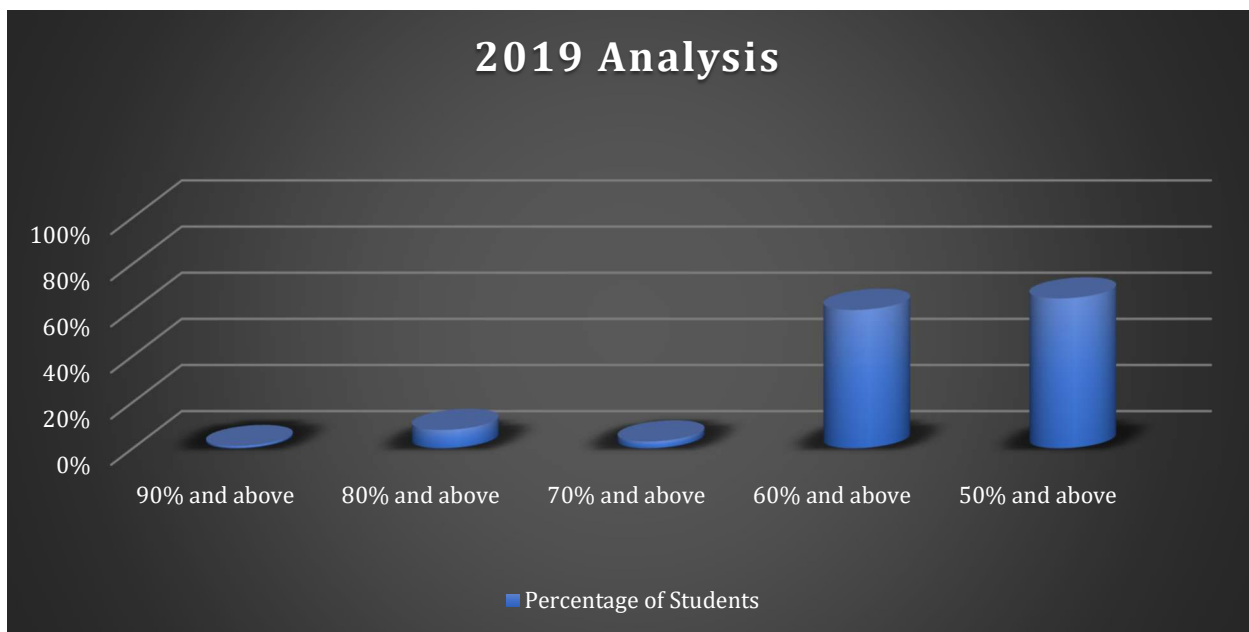

All India Senior School Certificate Examination-2019

CBSE Grade 12

65% pass result from among 72 boys and girls .

In the Science stream, out of 28 students, 86% of students secured 50% and above, 71% of students secured 60 % and above, 39% of students secured 70% and above, 11% of students secured 80% and above.

In the commerce stream, out of 44 students, 66% of students secured 50% and above, 52 % of students secured 60 % and above, 27% of students secured 70% and above, 9% of students secured 80% and above

Top Scores in GMS

- In science stream with 85.4%
- In commerce stream with 92.6%

Scored	Percentage of Students	Number of Students
90% and above	1%	1
80% and above	8%	7
70% and above	3%	23
60% and above	60%	43
50% and above	74%	53