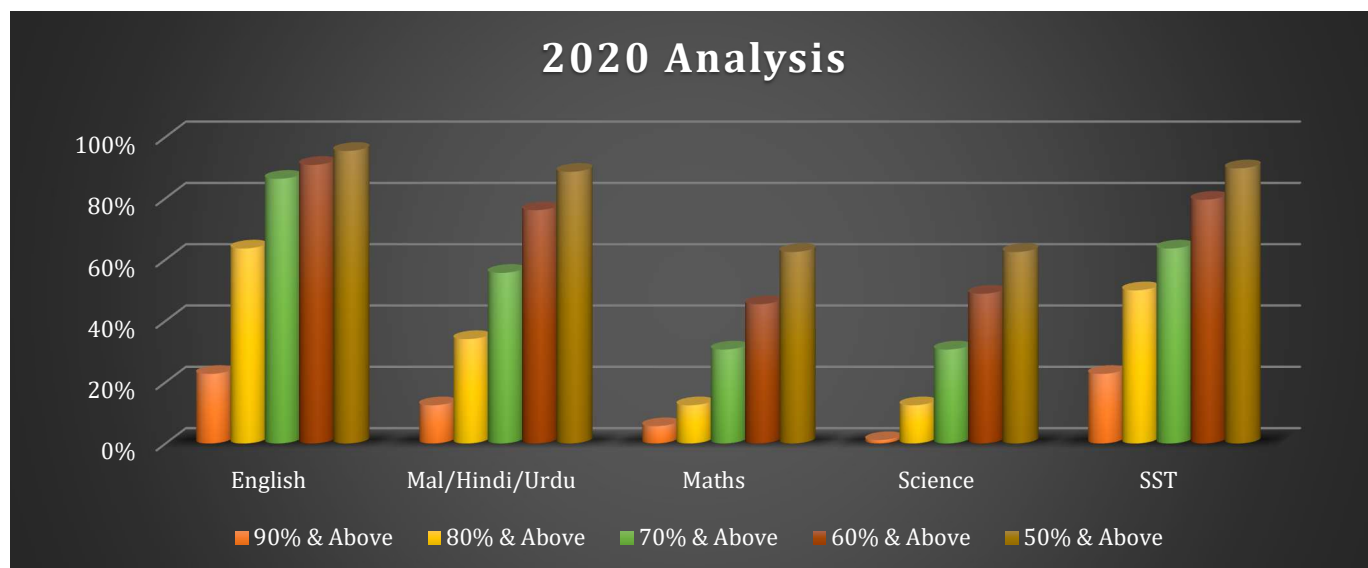

All India Secondary School Examination-2020

Grade 10 CBSE

93% pass result among 88 boys and girls.

Subject wise percentage secured.