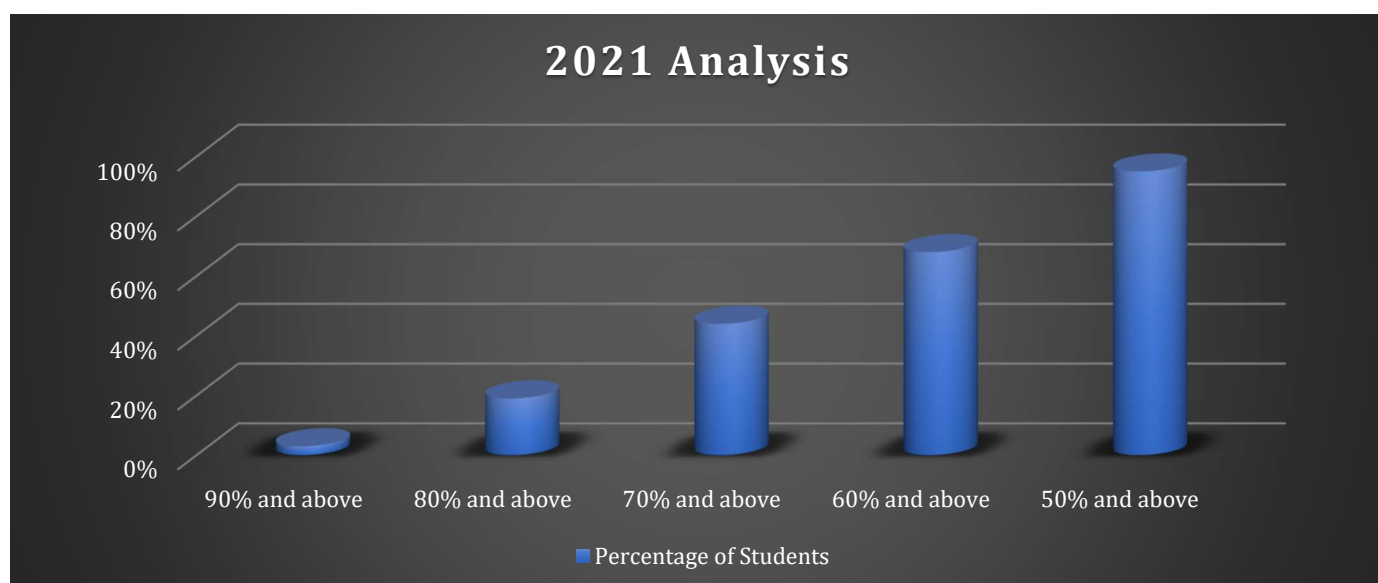

Grade 10 CBSE Result

In Grade 10 CBSE, 95% of students secured 50% and above, 68% of students secured 60% and above, 44% of students secured 70% and above, 19% students secured 80% and above, 3% of students secured 90% and above

Top scorer in GMS secured 94.60%

Scored	Percentage of Students	Number of Students
90% and above	3%	2
80% and above	19%	15
70% and above	44%	35
60% and above	68%	54
50% and above	95%	75