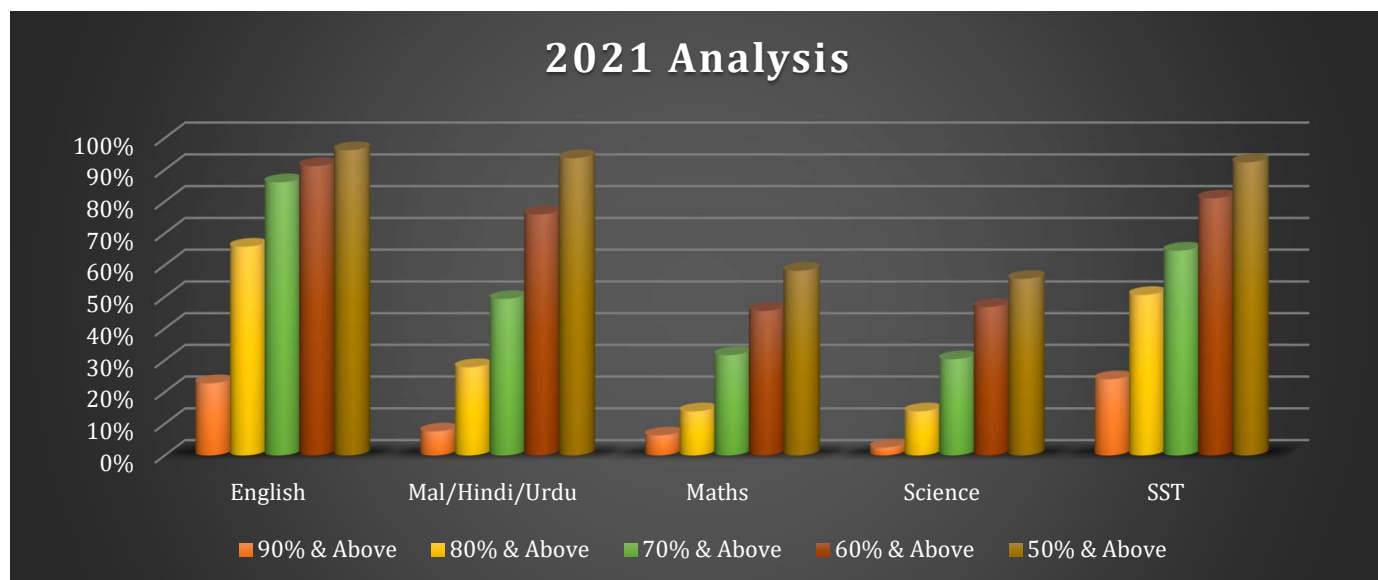

All India Secondary School Examination-2021

Grade 10 CBSE

High levels of attainment, GMS students proved their caliber in the Grade 10 CBSE result with a 100% pass results among 79 boys and girls.

Subject wise percentage secured.