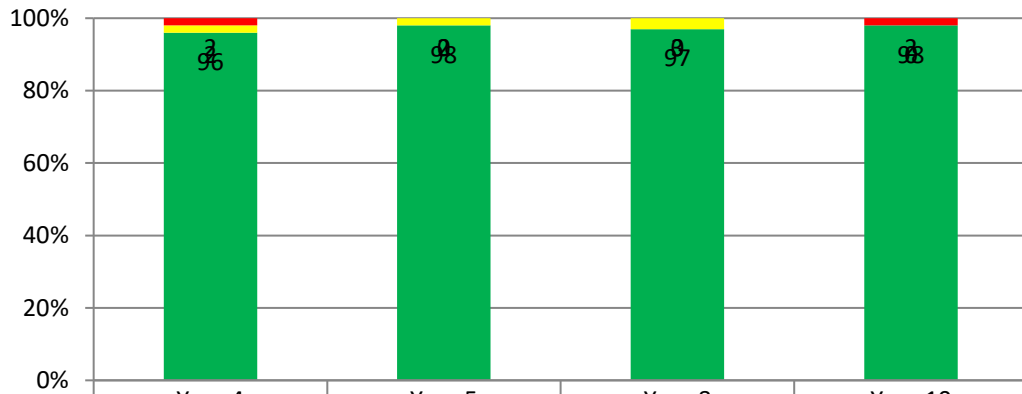

Progress Tests Results Analysis (2022)

Science

	Year 4	Year 5	Year 8	Year 10
Below Std	2	0	0	2
At Std	2	2	3	0
Above Std	96	98	97	98