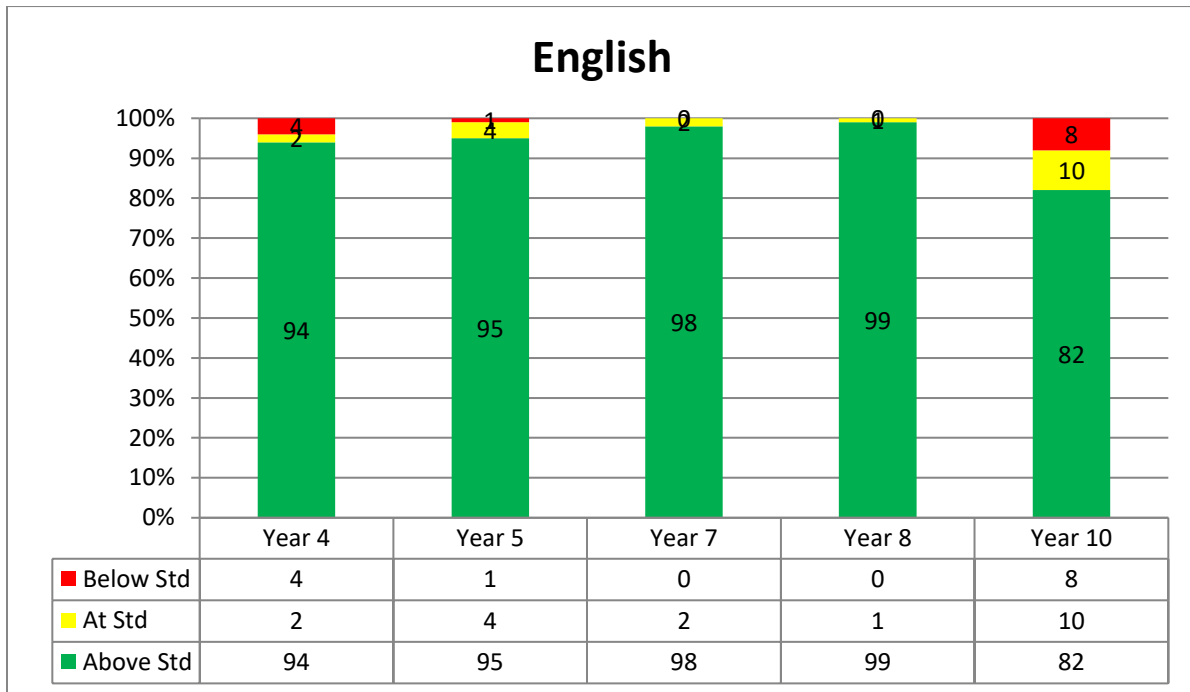

Progress Tests Results Analysis (2022)

Science

	Year 4	Year 5	Year 8	Year 10
Below Std	2	0	0	2
At Std	2	2	3	0
Above Std	96	98	97	98