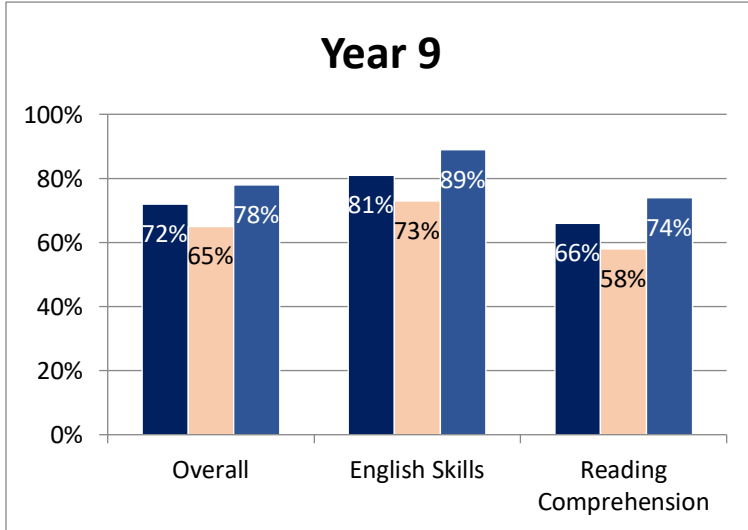

English Progress Test (June 2021) [Percentage of students attaining Stanine 6 or above]

■ Overall ■ Female ■ Male

PEPS students appeared at GL Progress Tests in June 2021 and the results show that our students score much higher than outstanding in English.

Mathematics Progress Test (June 2021) [Percentage of students attaining Stanine 6 or above]

■ Overall ■ Female ■ Male

Science Progress Test (June 2021) [Percentage of students attaining Stanine 6 or above]