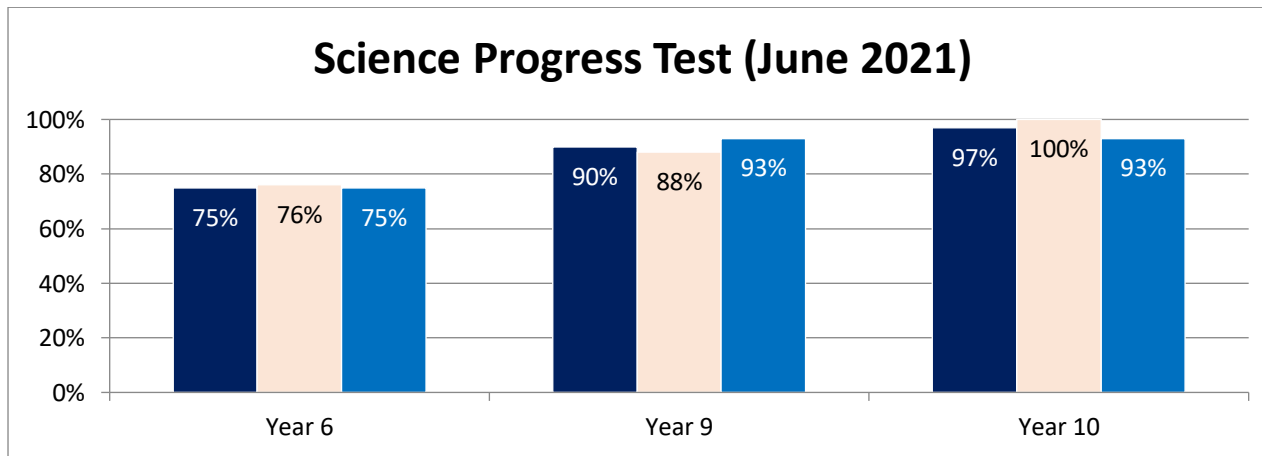

English Progress Test (June 2021) [Percentage of students attaining Stanine 6 or above]

■ Overall ■ Female ■ Male

PEPS students appeared at GL Progress Tests in June 2021 and the results show that our students score much higher than outstanding in English.

Mathematics Progress Test (June 2021) [Percentage of students attaining Stanine 6 or above]

■ Overall ■ Female ■ Male

Science Progress Test (June 2021) [Percentage of students attaining Stanine 6 or above]

PEPS students appeared at GL Progress Tests in June 2021 and the results show that our students score much higher than outstanding in Mathematics as well as Science. WELL DONE STUDENTS AND WELL DONE TEACHERS