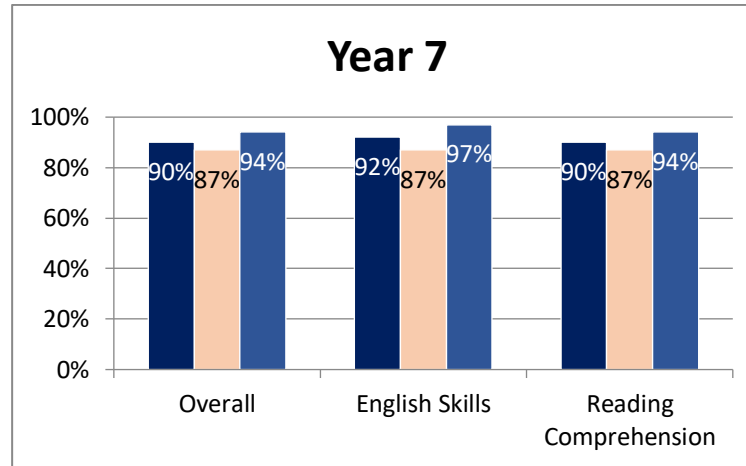

English Progress Test (June 2021) [Percentage of students attaining Stanine 6 or above]

■ Overall ■ Female ■ Male

PEPS students appeared at GL Progress Tests in June 2021 and the results show that our students score much higher than outstanding in English.

Mathematics Progress Test (June 2021) [Percentage of students attaining Stanine 6 or above]

■ Overall ■ Female ■ Male

Science Progress Test (June 2021) [Percentage of students attaining Stanine 6 or above]

PEPS students appeared at GL Progress Tests in June 2021 and the results show that our students score much higher than outstanding in Mathematics as well as Science. WELL DONE STUDENTS AND WELL DONE TEACHERS