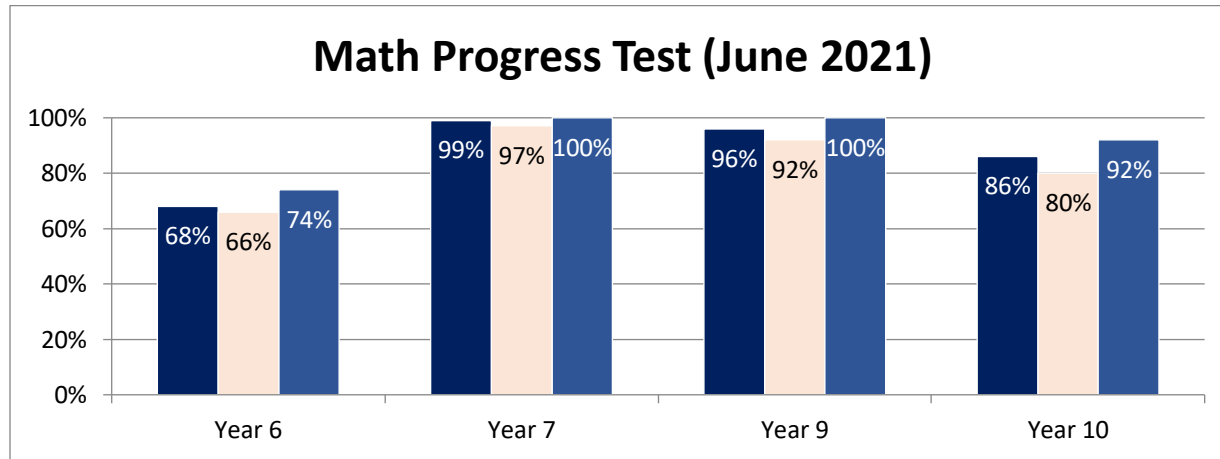

Mathematics Progress Test (June 2021) [Percentage of students attaining Stanine 6 or above]

■ Overall ■ Female ■ Male