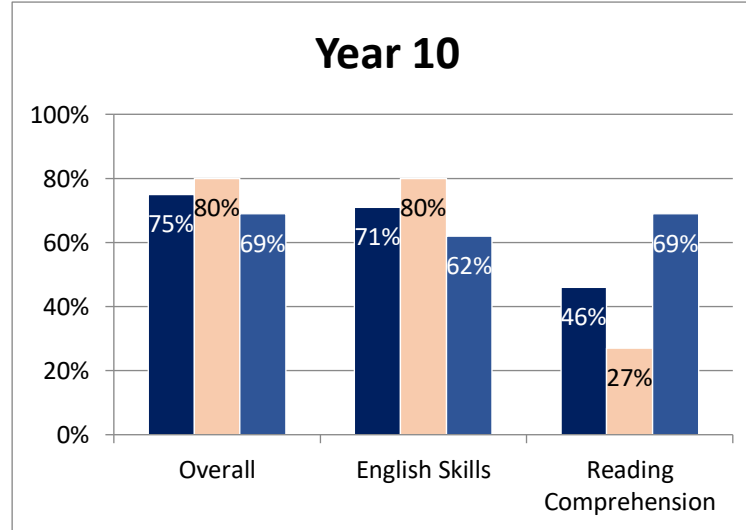

English Progress Test (June 2021) [Percentage of students attaining Stanine 6 or above]

■ Overall ■ Female ■ Male

PEPS students appeared at GL Progress Tests in June 2021 and the results show that our students score much higher than outstanding in English.

Mathematics Progress Test (June 2021) [Percentage of students attaining Stanine 6 or above]

■ Overall ■ Female ■ Male

Science Progress Test (June 2021) [Percentage of students attaining Stanine 6 or above]