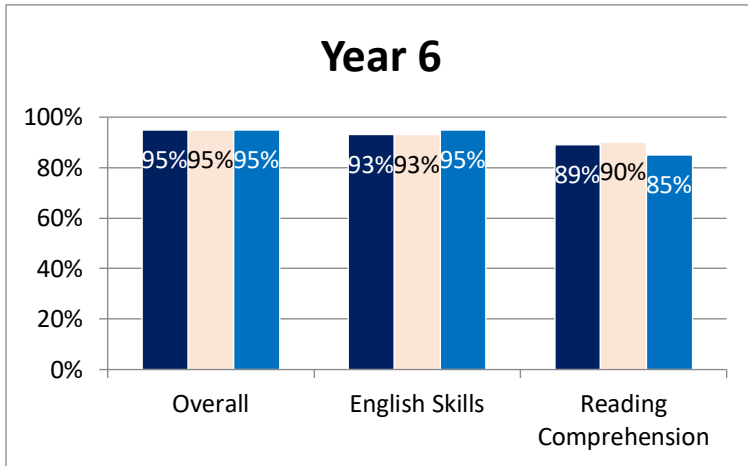

English Progress Test (June 2021) [Percentage of students attaining Stanine 6 or above]

■ Overall ■ Female ■ Male

PEPS students appeared at GL Progress Tests in June 2021 and the results show that our students score much higher than outstanding in English.

Mathematics Progress Test (June 2021) [Percentage of students attaining Stanine 6 or above]

■ Overall ■ Female ■ Male

Science Progress Test (June 2021) [Percentage of students attaining Stanine 6 or above]