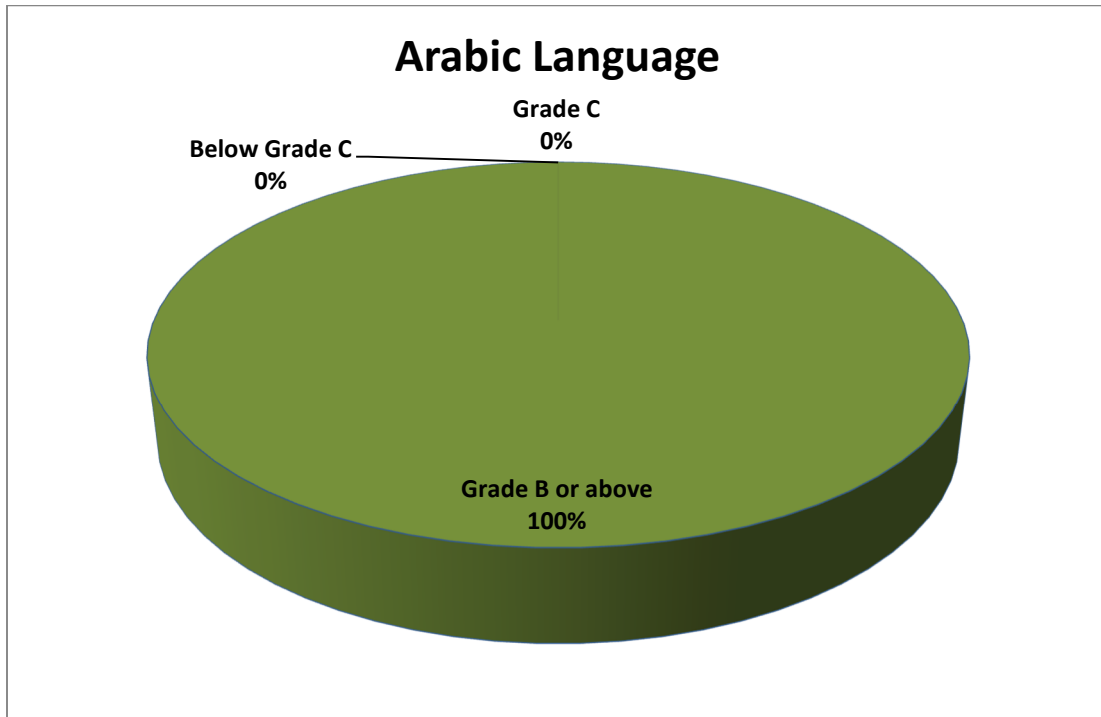

A Level Arabic Language (9680)

100 % of students attained Grade B or above.

Attainment Rating: Outstanding